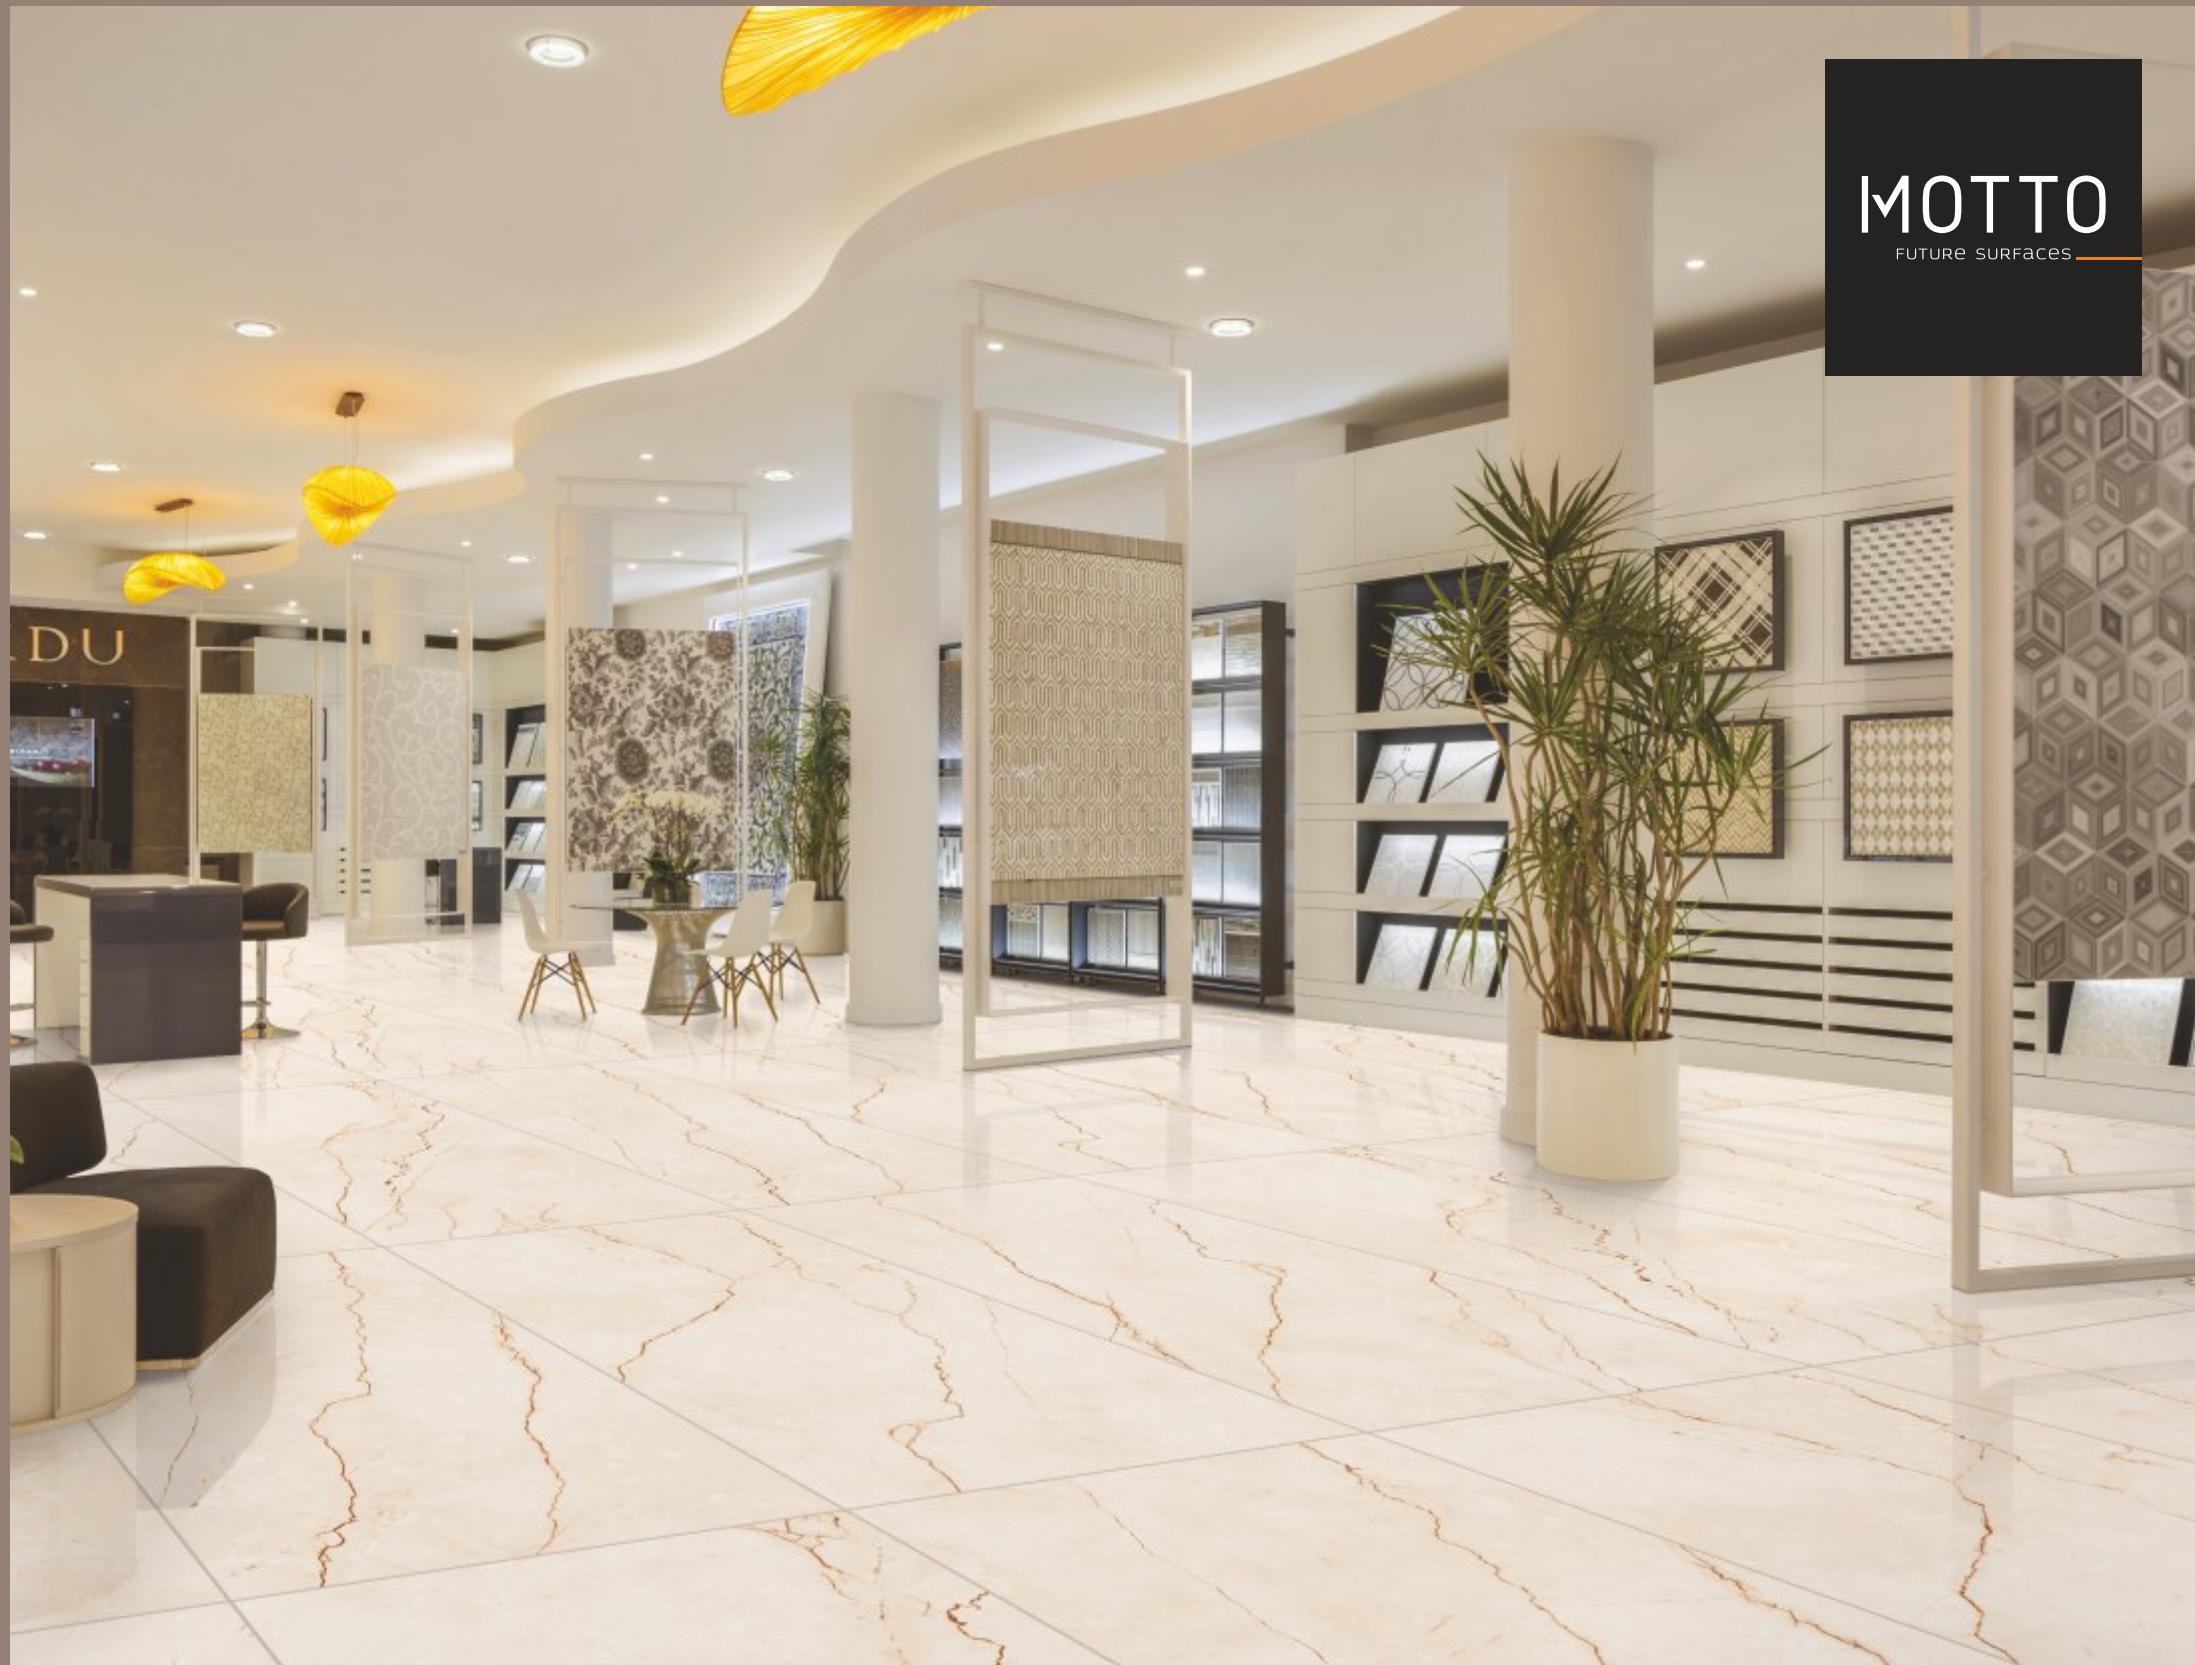

Grey Spider

MOTTO
FUTURE SURFACES

High Gloss | Random

800x1600mm

Iris Beige

High Gloss | Random

800x1600mm

Katni Beige