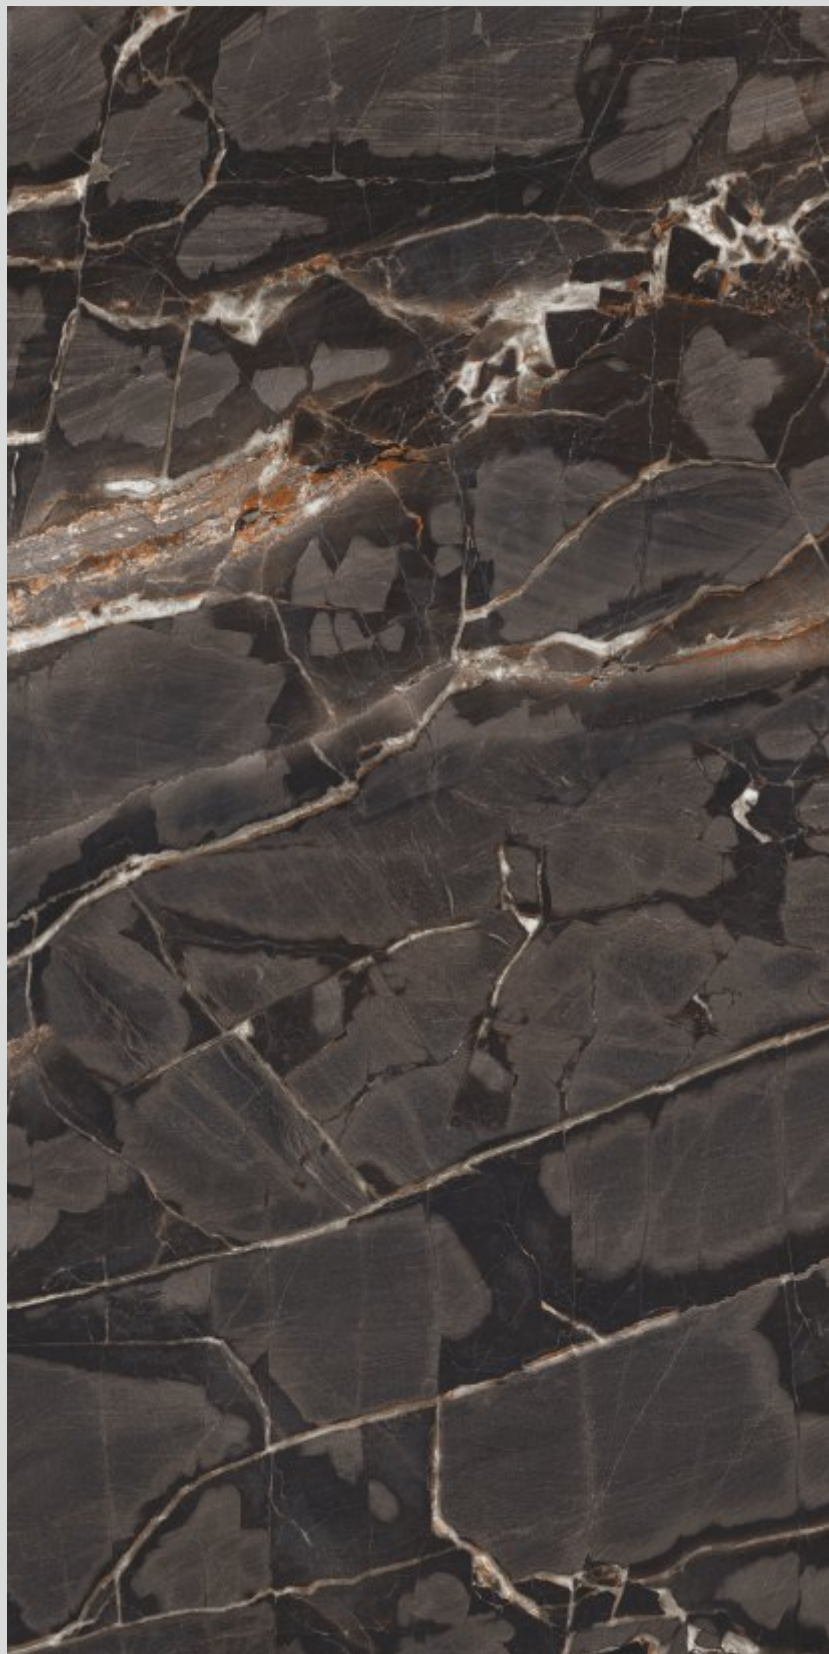

Marmor Black