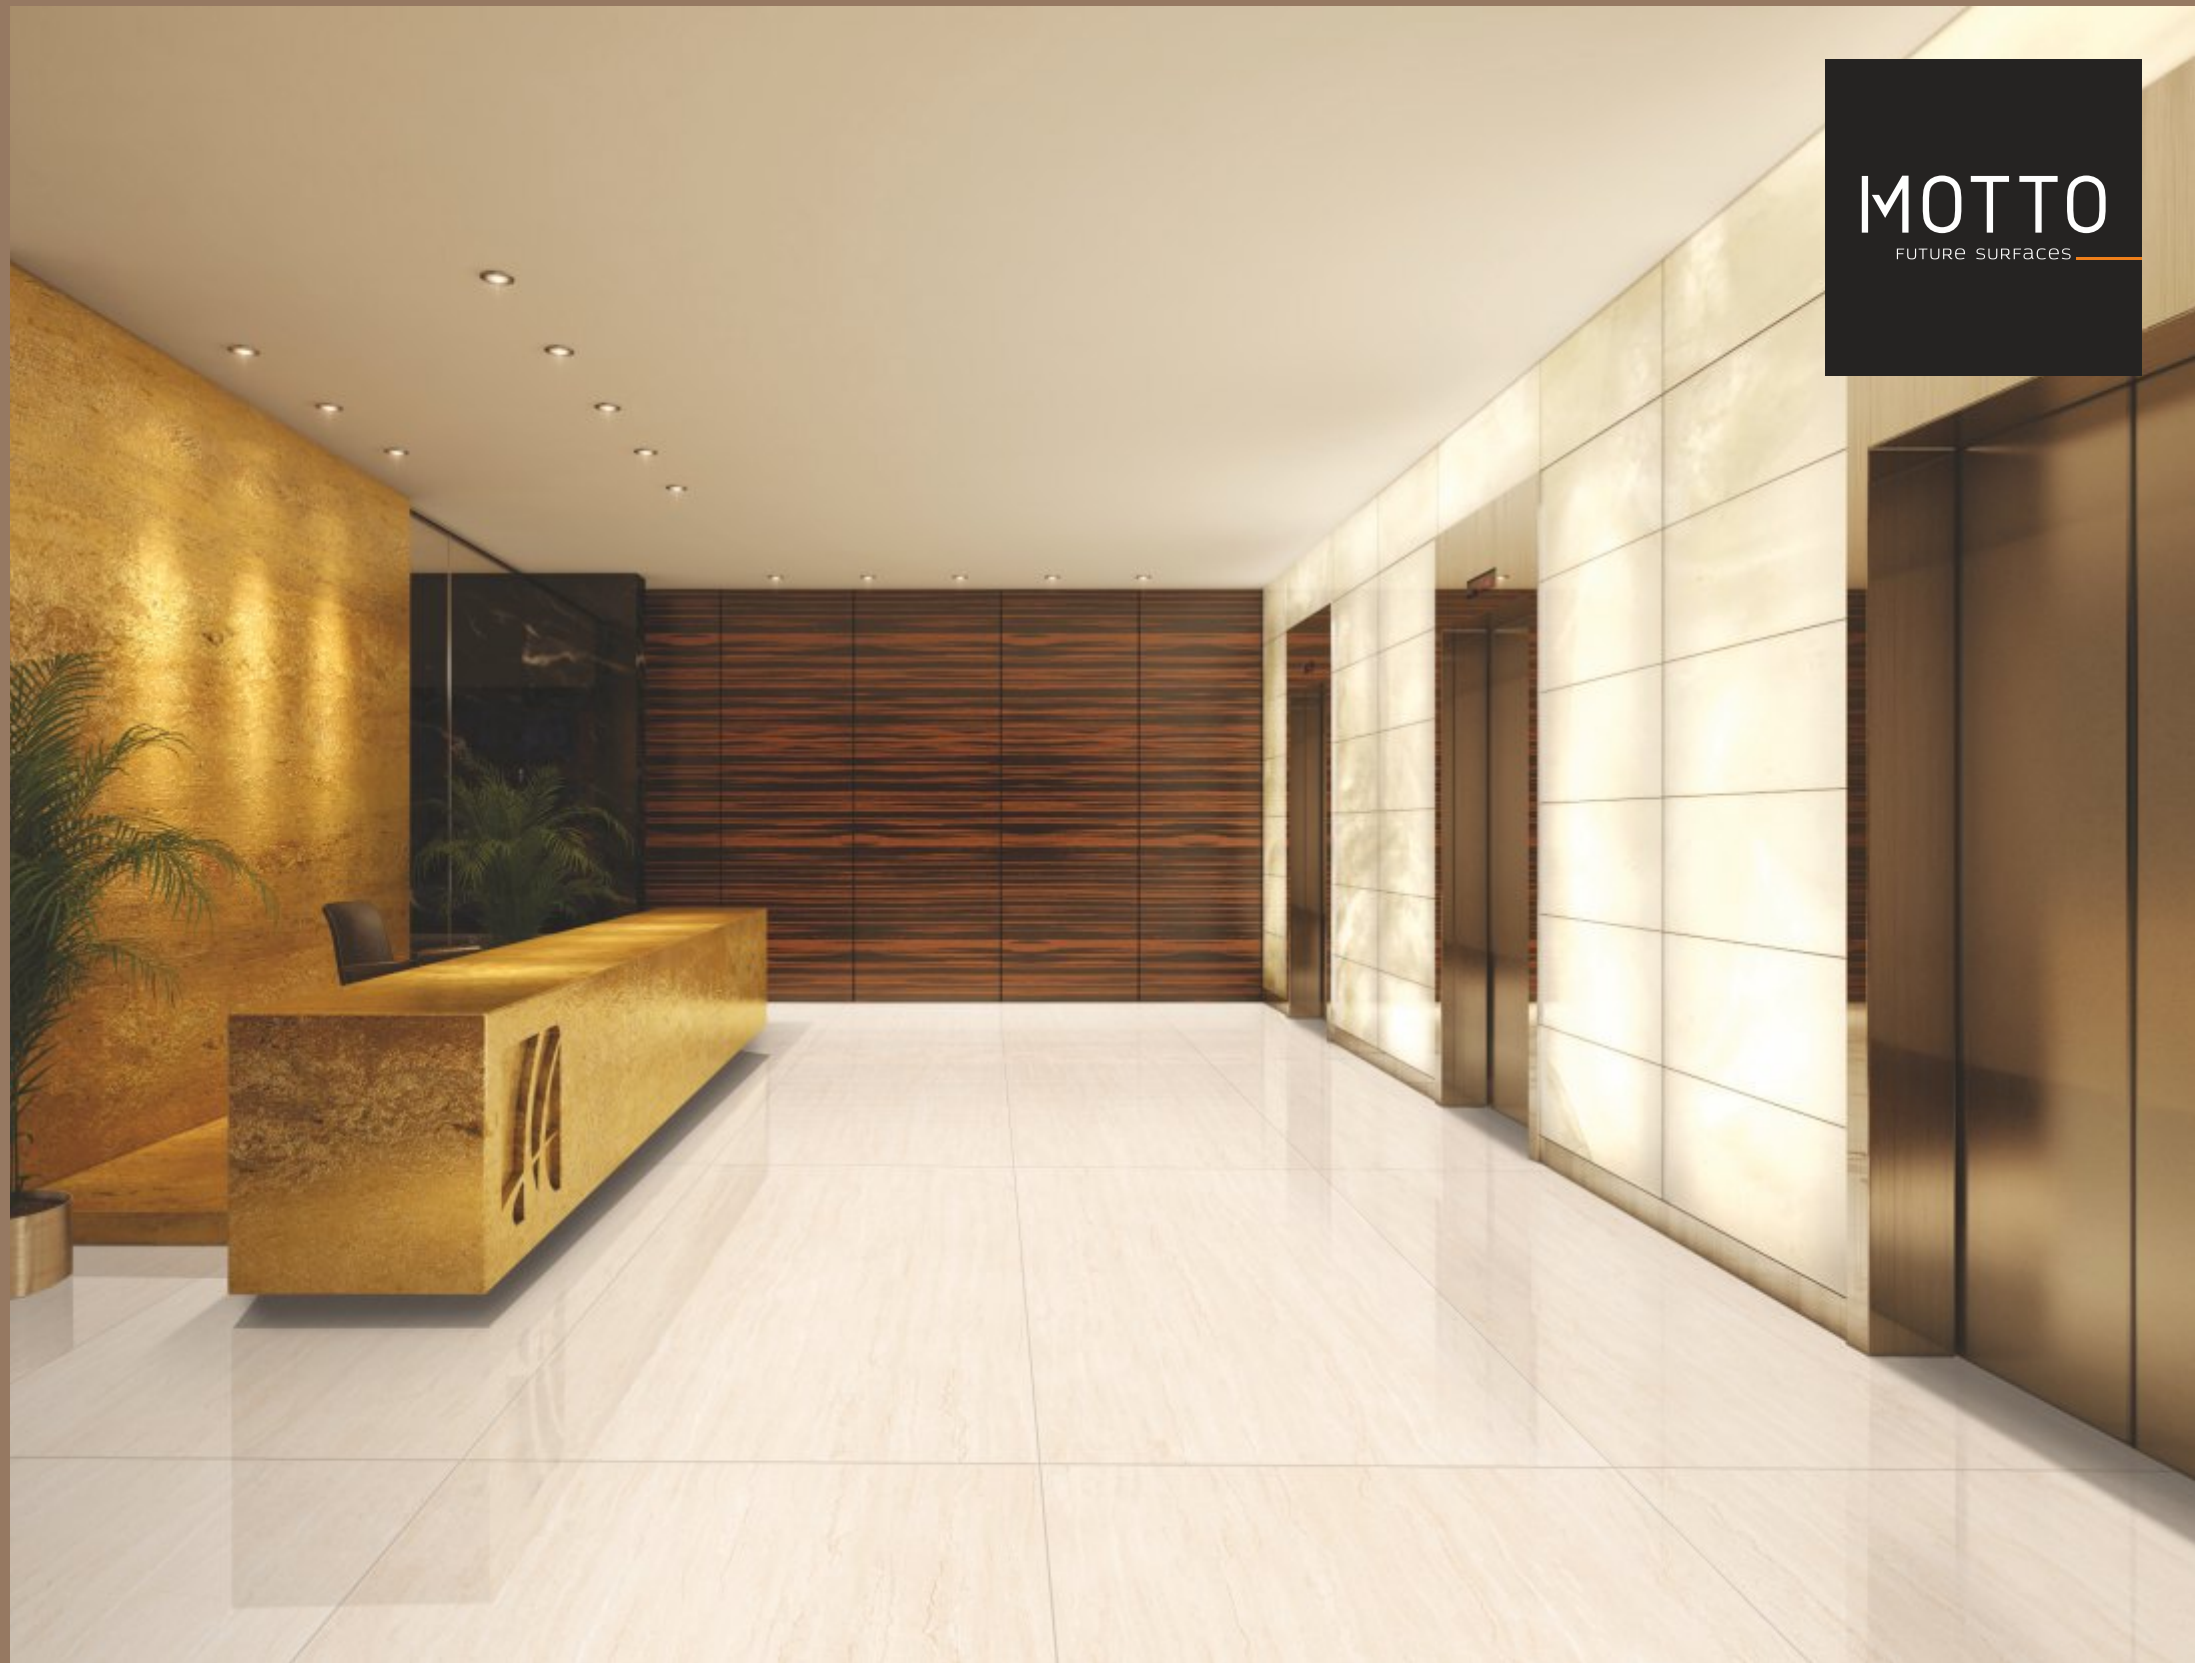

Dyna Royal

MOTTO
FUTURE SURFACES

High Gloss | Random

800x1600mm

Dyna Vivanta

High Gloss | Random

800x1600mm

Emerald Jade