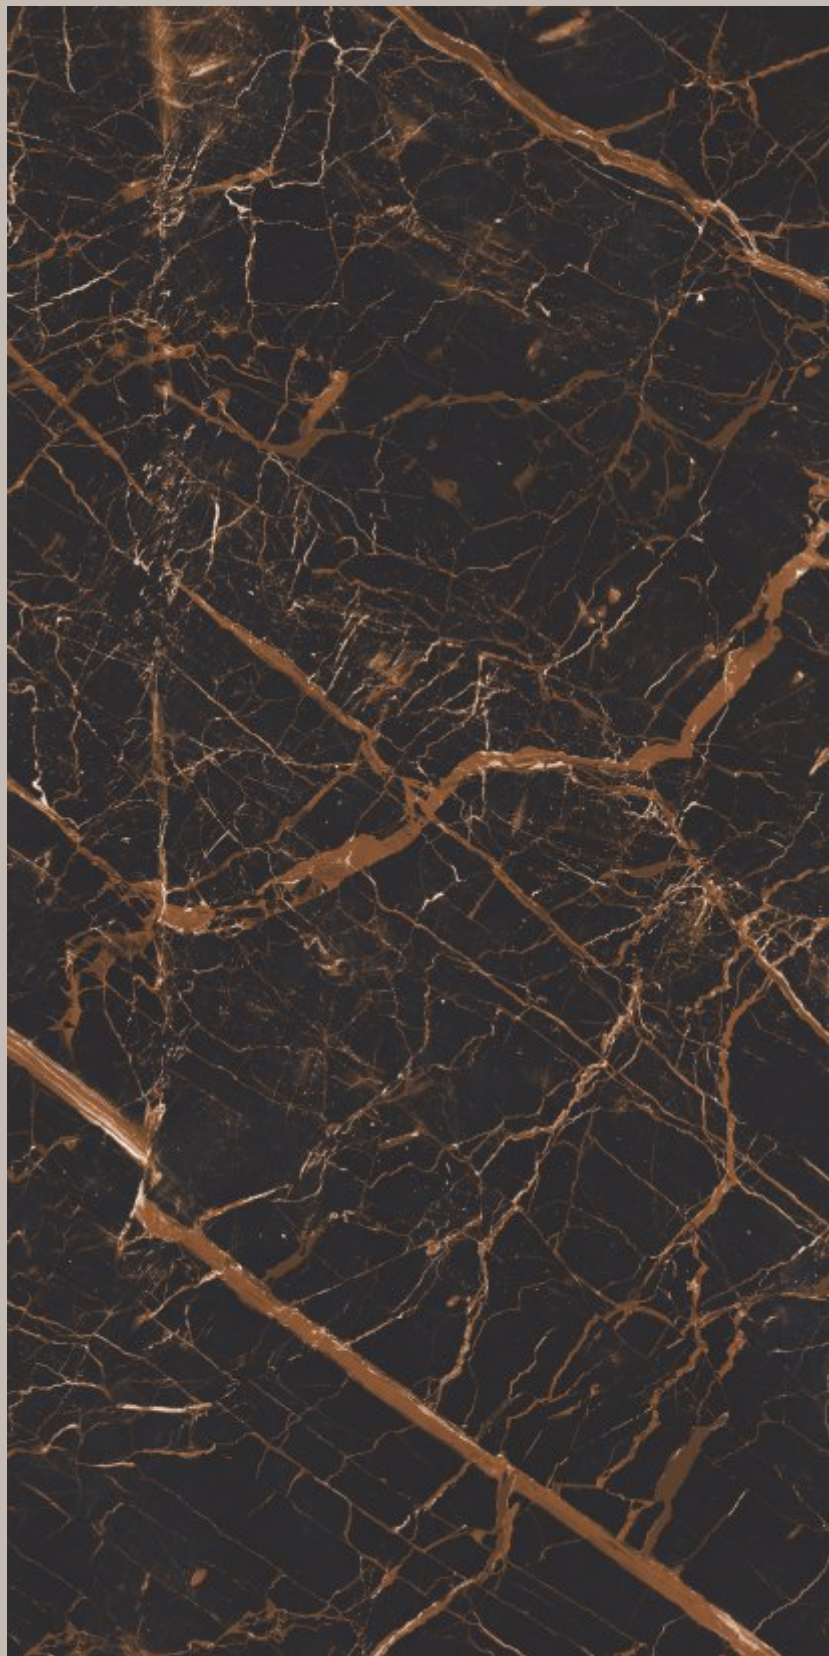

800x1600mm

Esprada Grey

MOTTO
FUTURE SURFACES

High Gloss | Random

800x1600mm

Estada

High Gloss | Random

800x1600mm