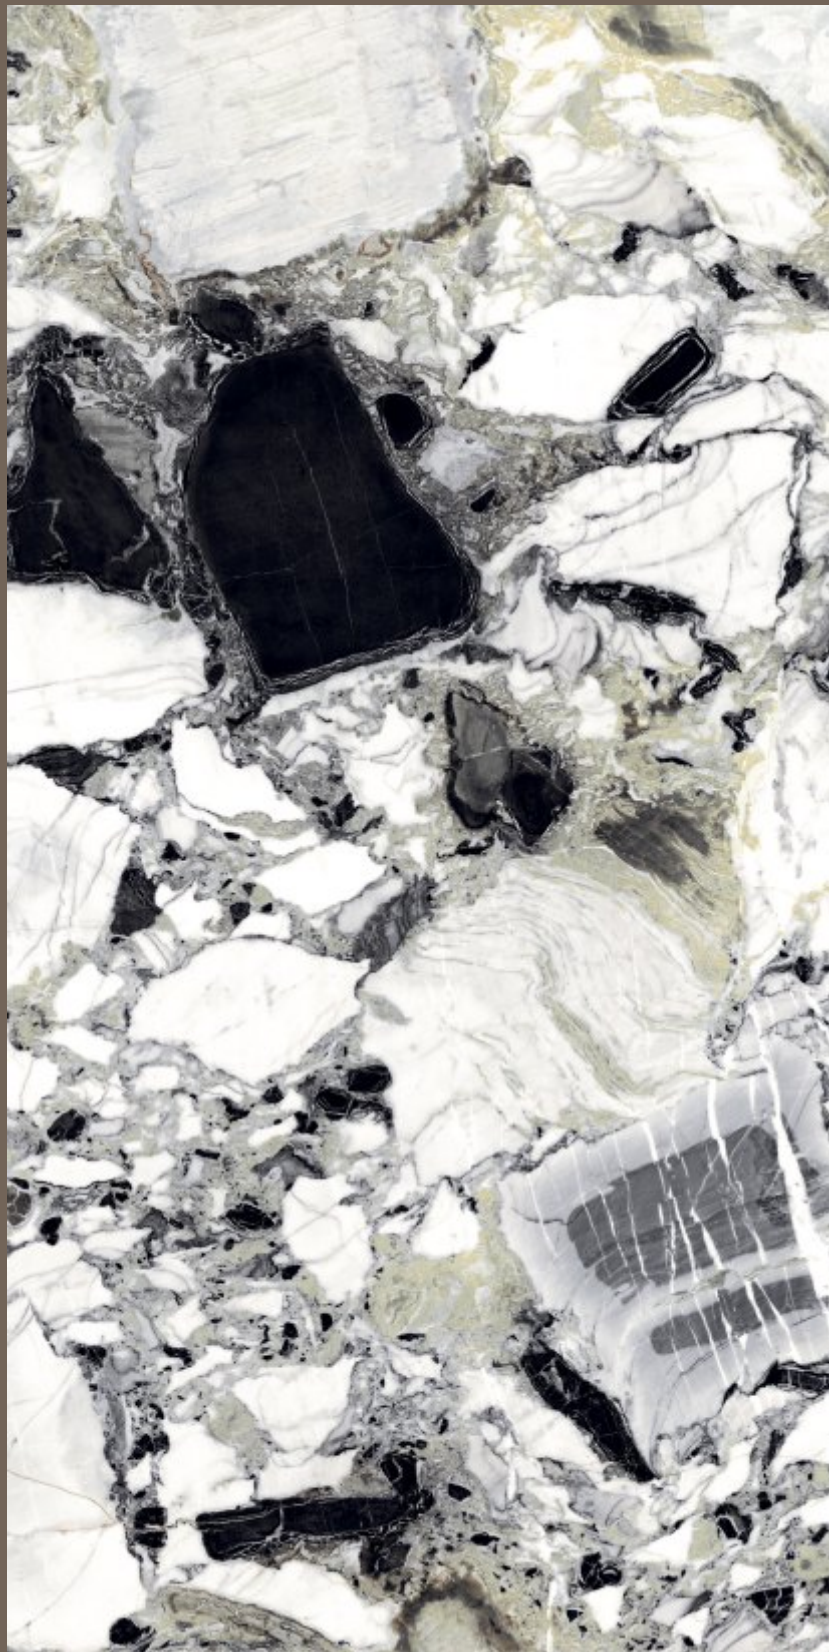

Dyna Royal

MOTTO
FUTURE SURFACES

High Gloss | Random

800x1600mm

Dyna Vivanta

High Gloss | Random

800x1600mm

Emerald Jade