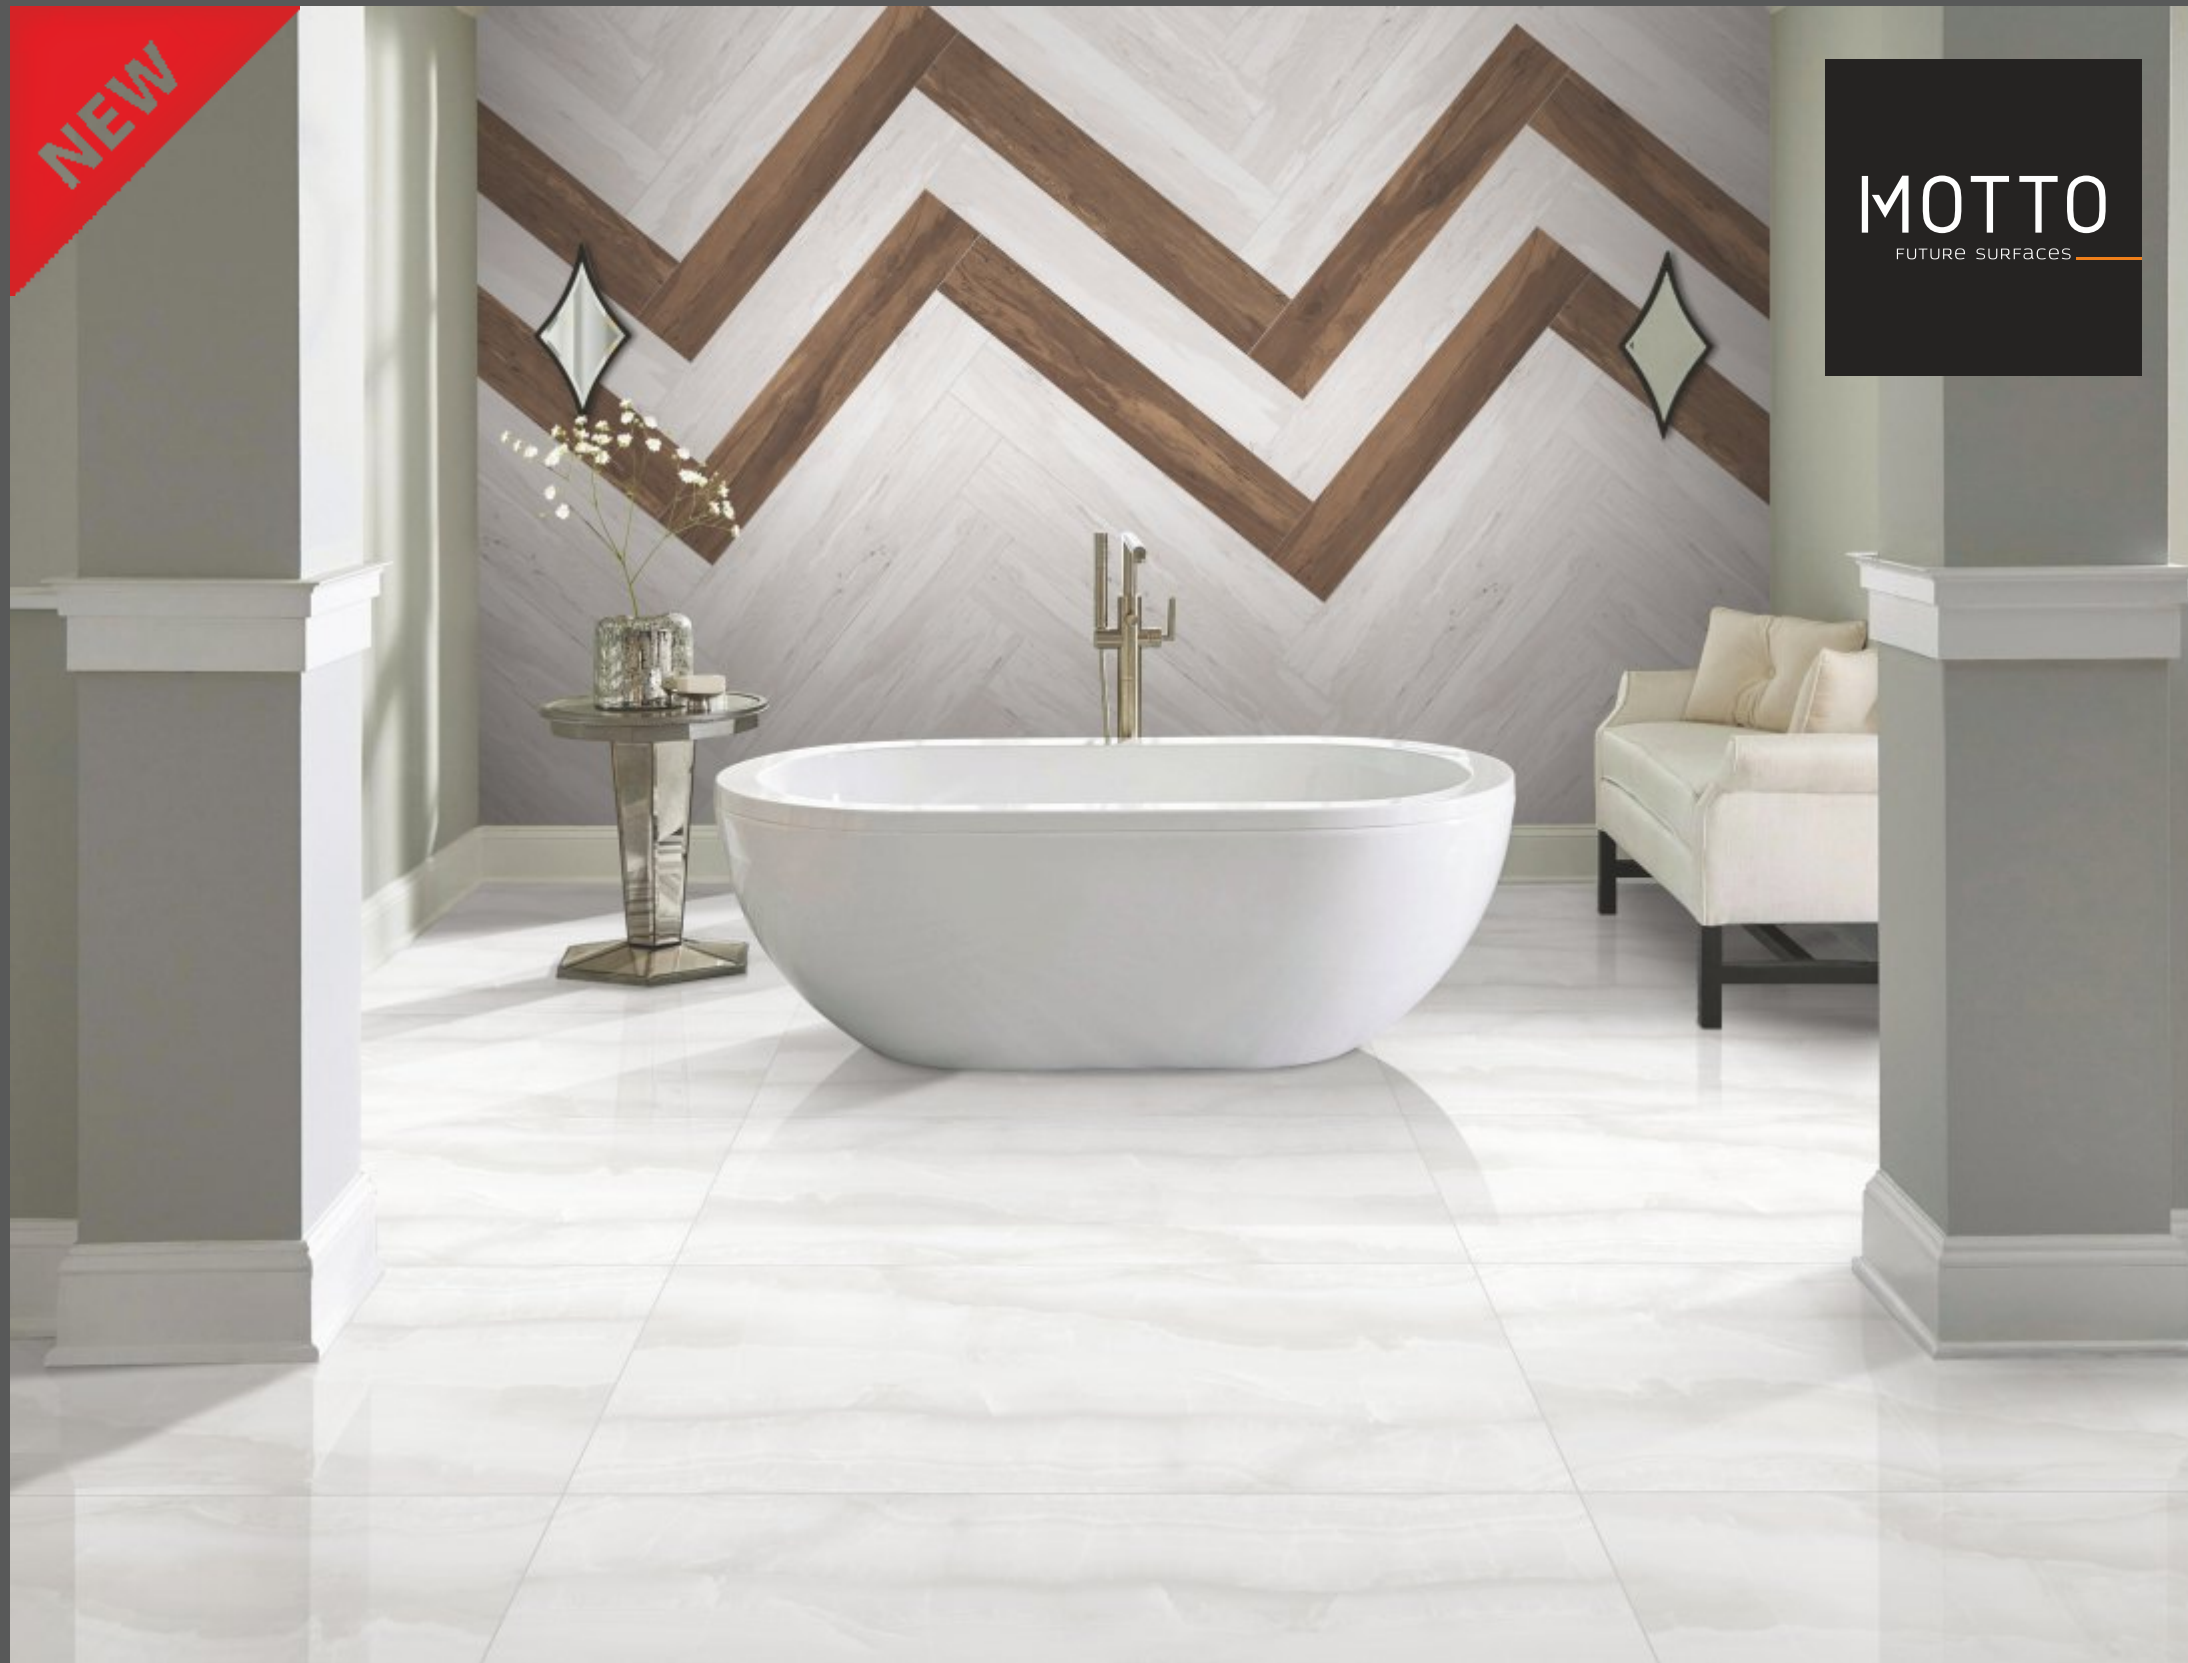

High Gloss | Random

800x1600mm