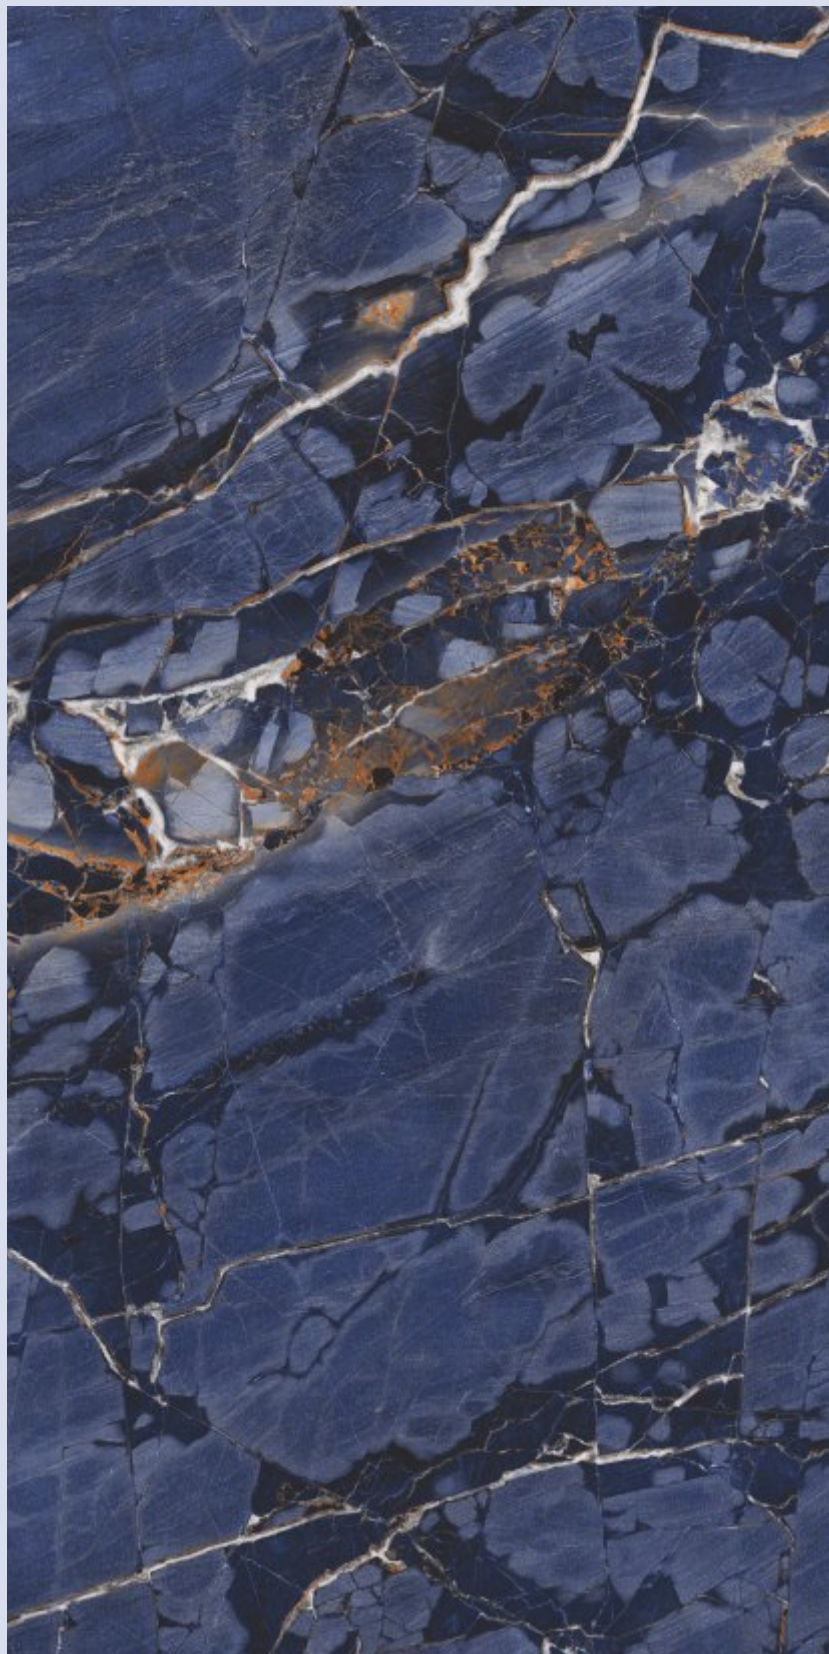

MOTTO
FUTURE SURFACES

High Gloss | Random

800x1600mm

Laventina Black

High Gloss | Random

800x1600mm

Marmor Azul

High Gloss | Random