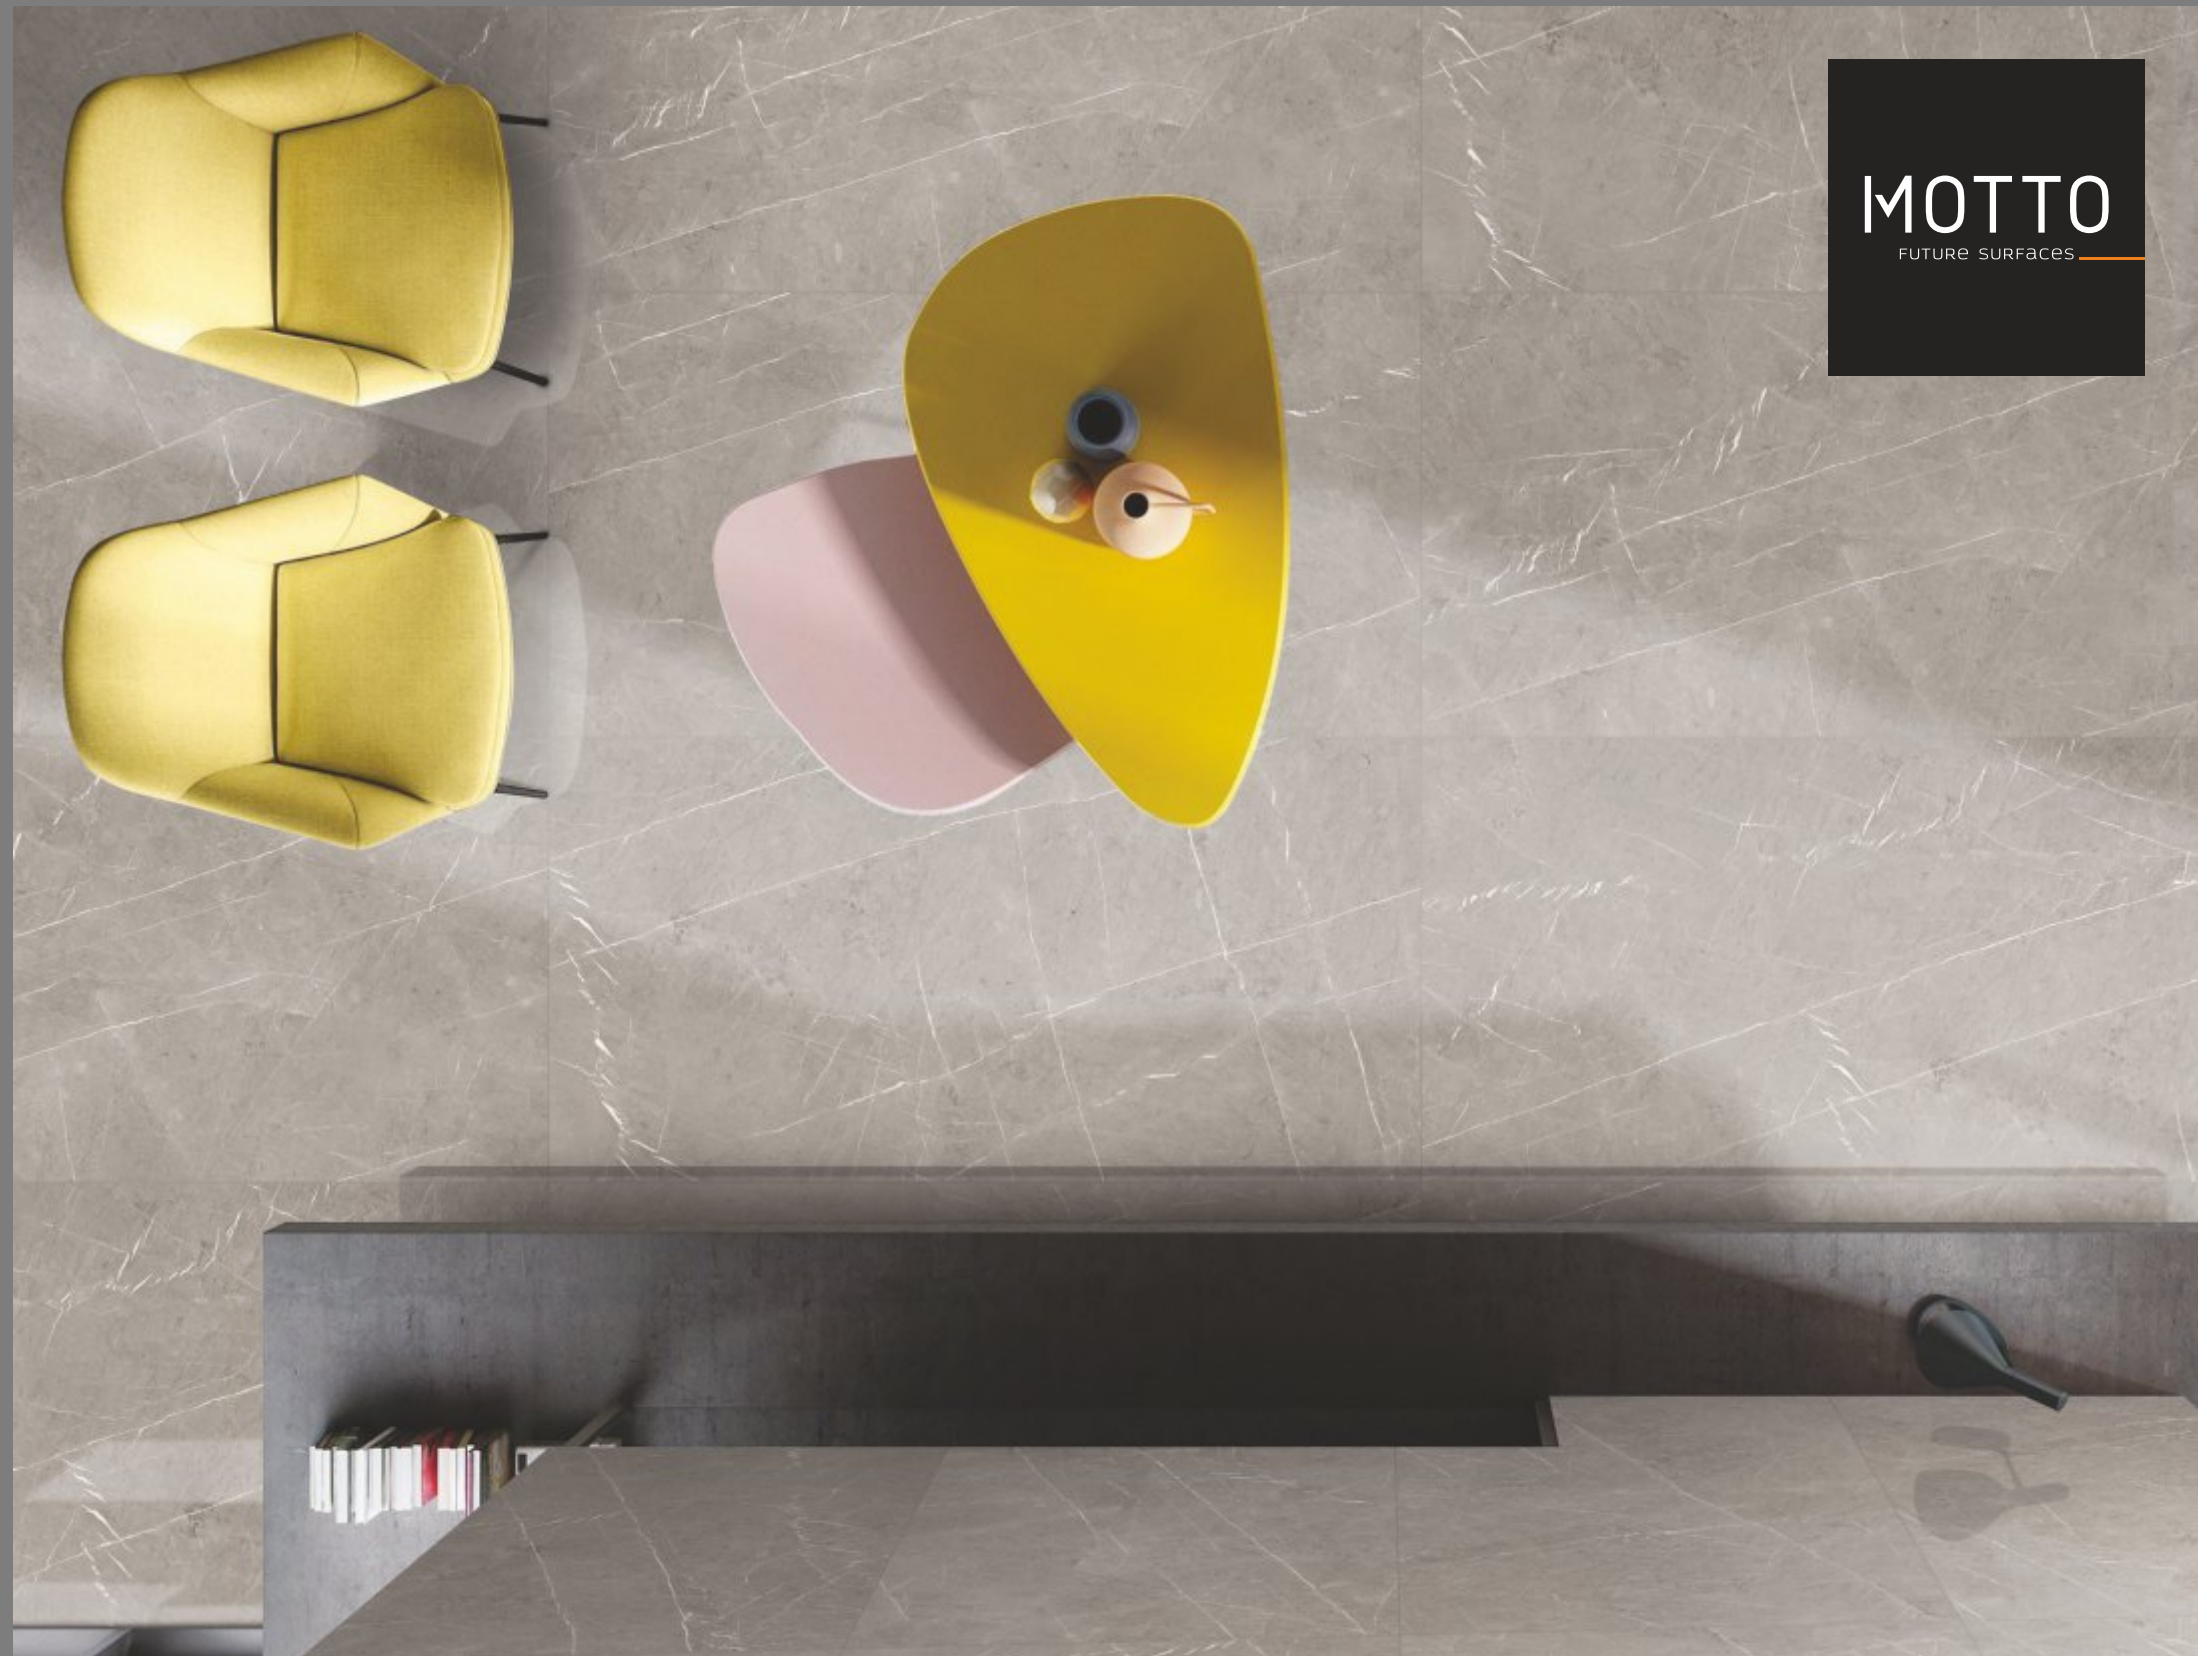

High Gloss | Random

800x1600mm