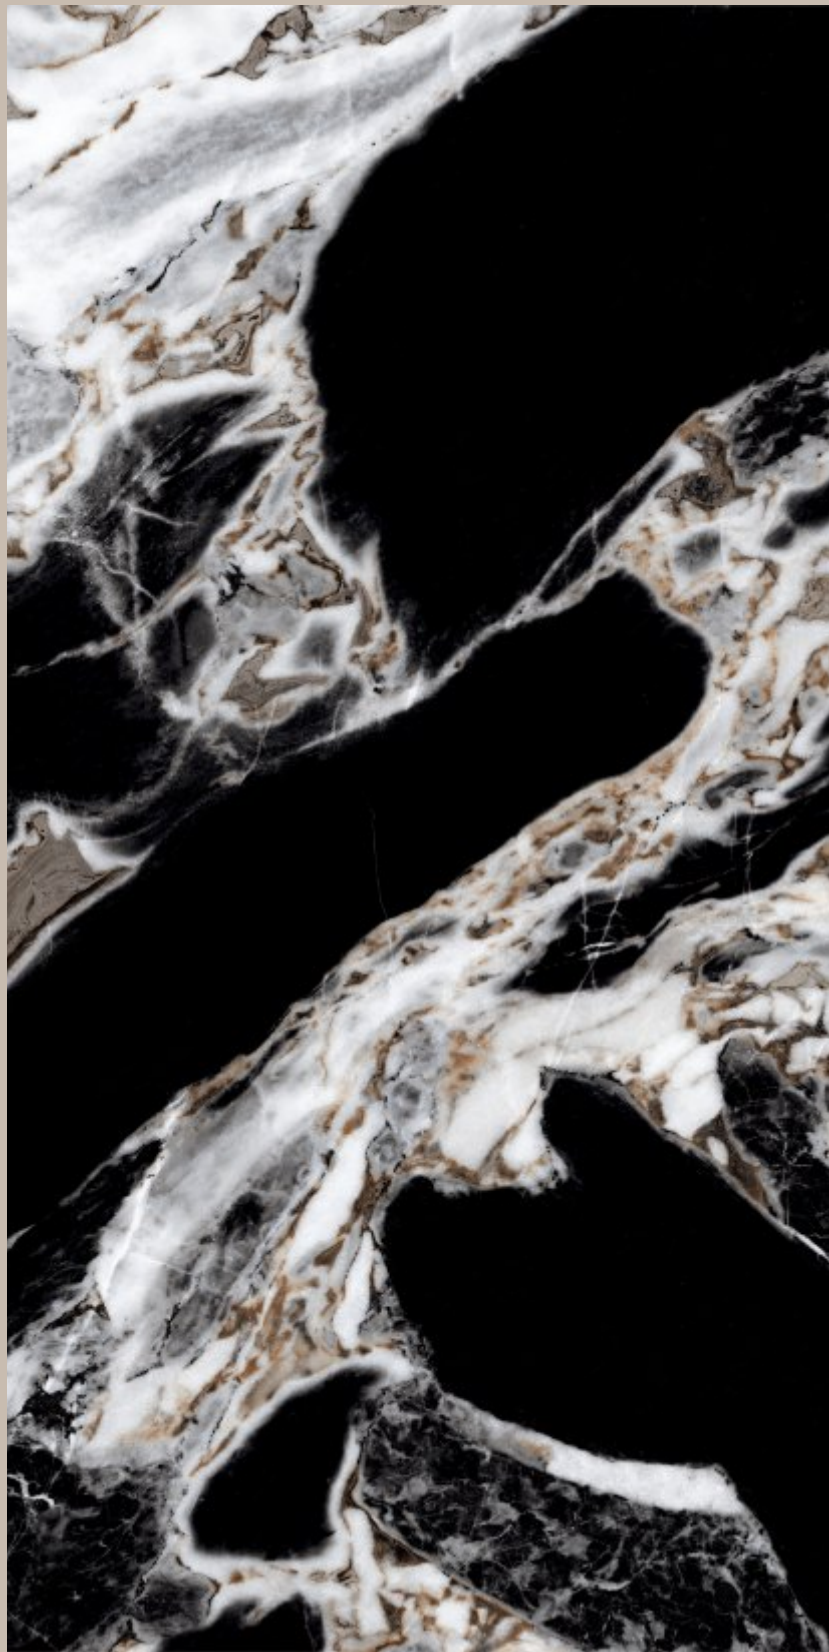

Laventina Black