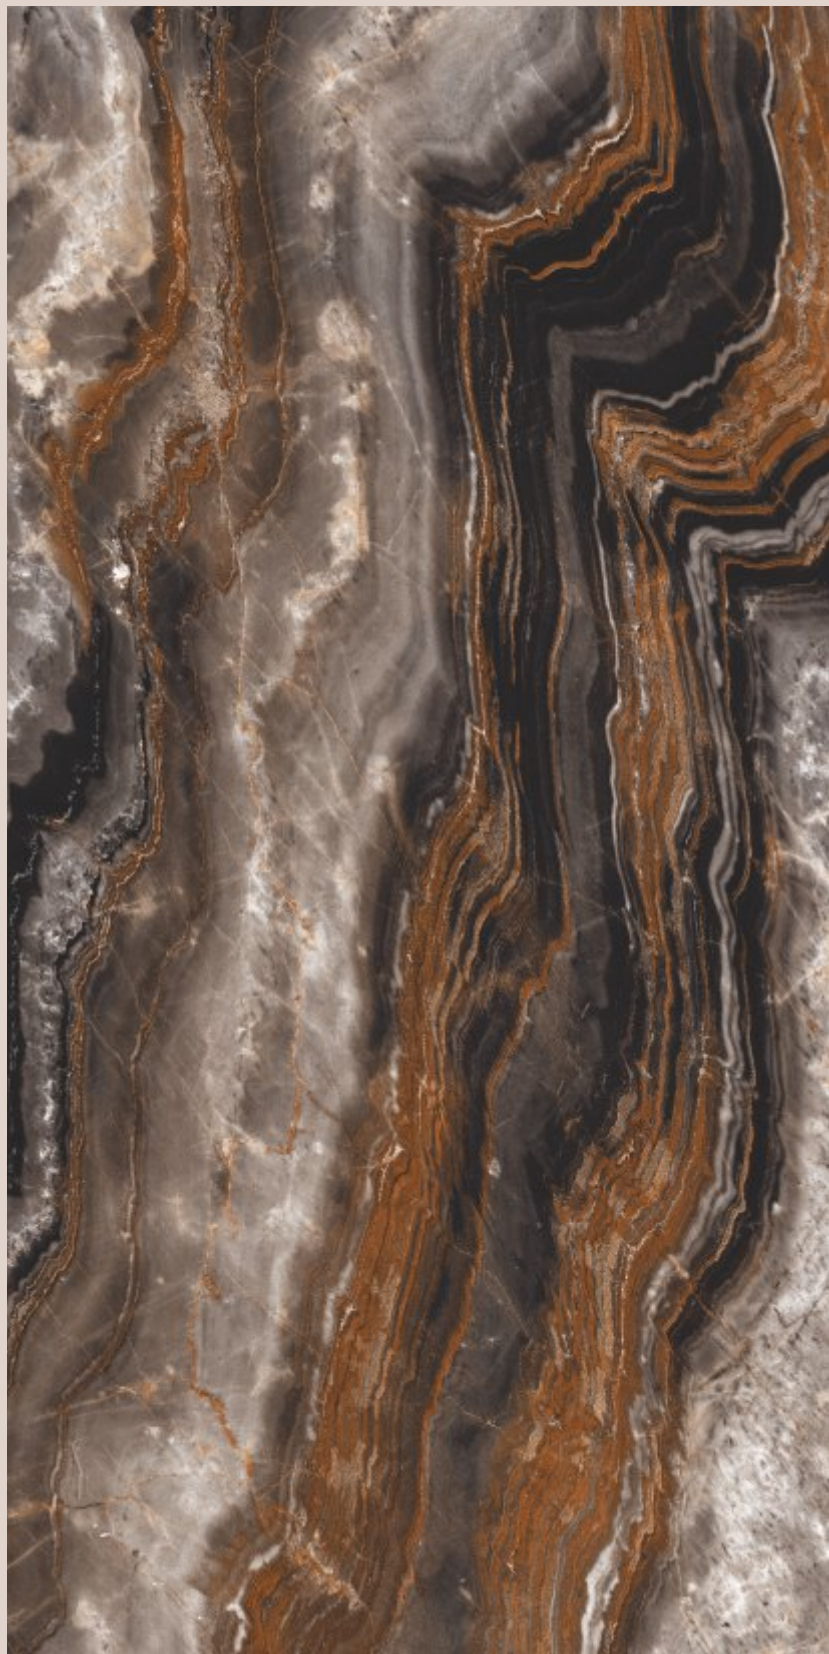

800x1600mm

MOTTO
FUTURE SURFACES

Marmor Black

High Gloss | Random

800x1600mm

MOTTO
FUTURE SURFACES

Onyx Brown

High Gloss | Random