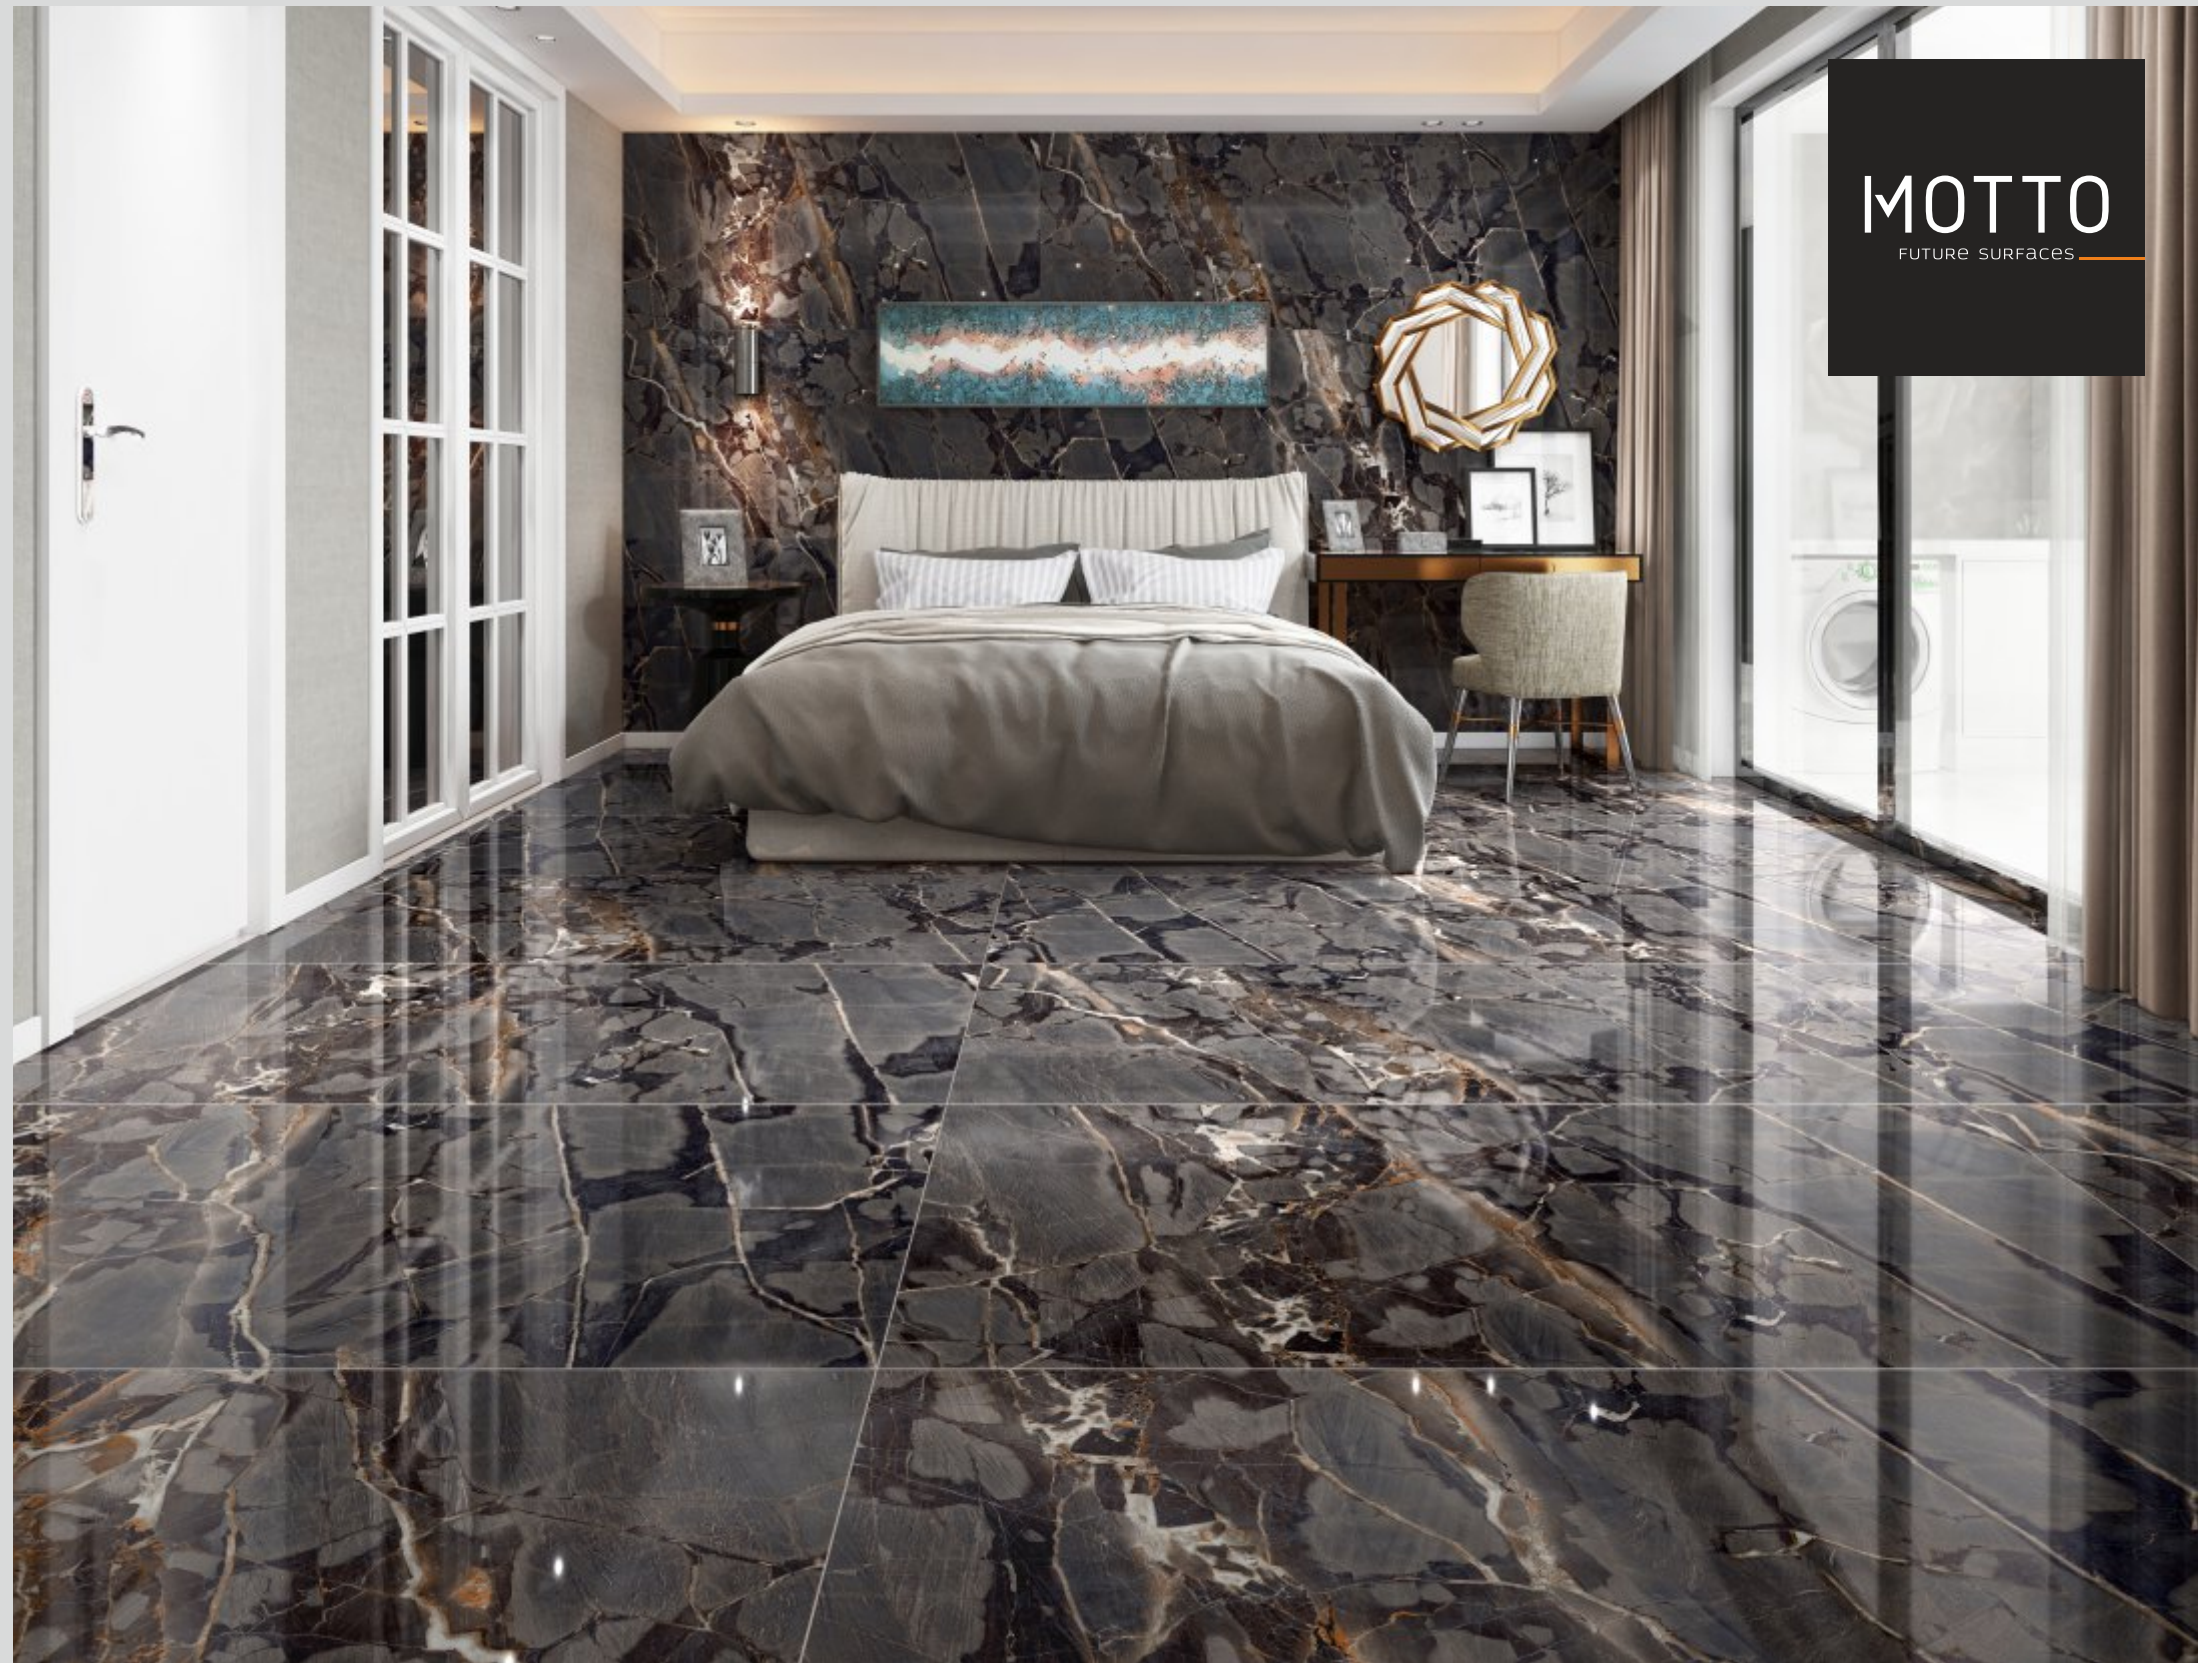

High Gloss | Random

800x1600mm

MOTTO
FUTURE SURFACES