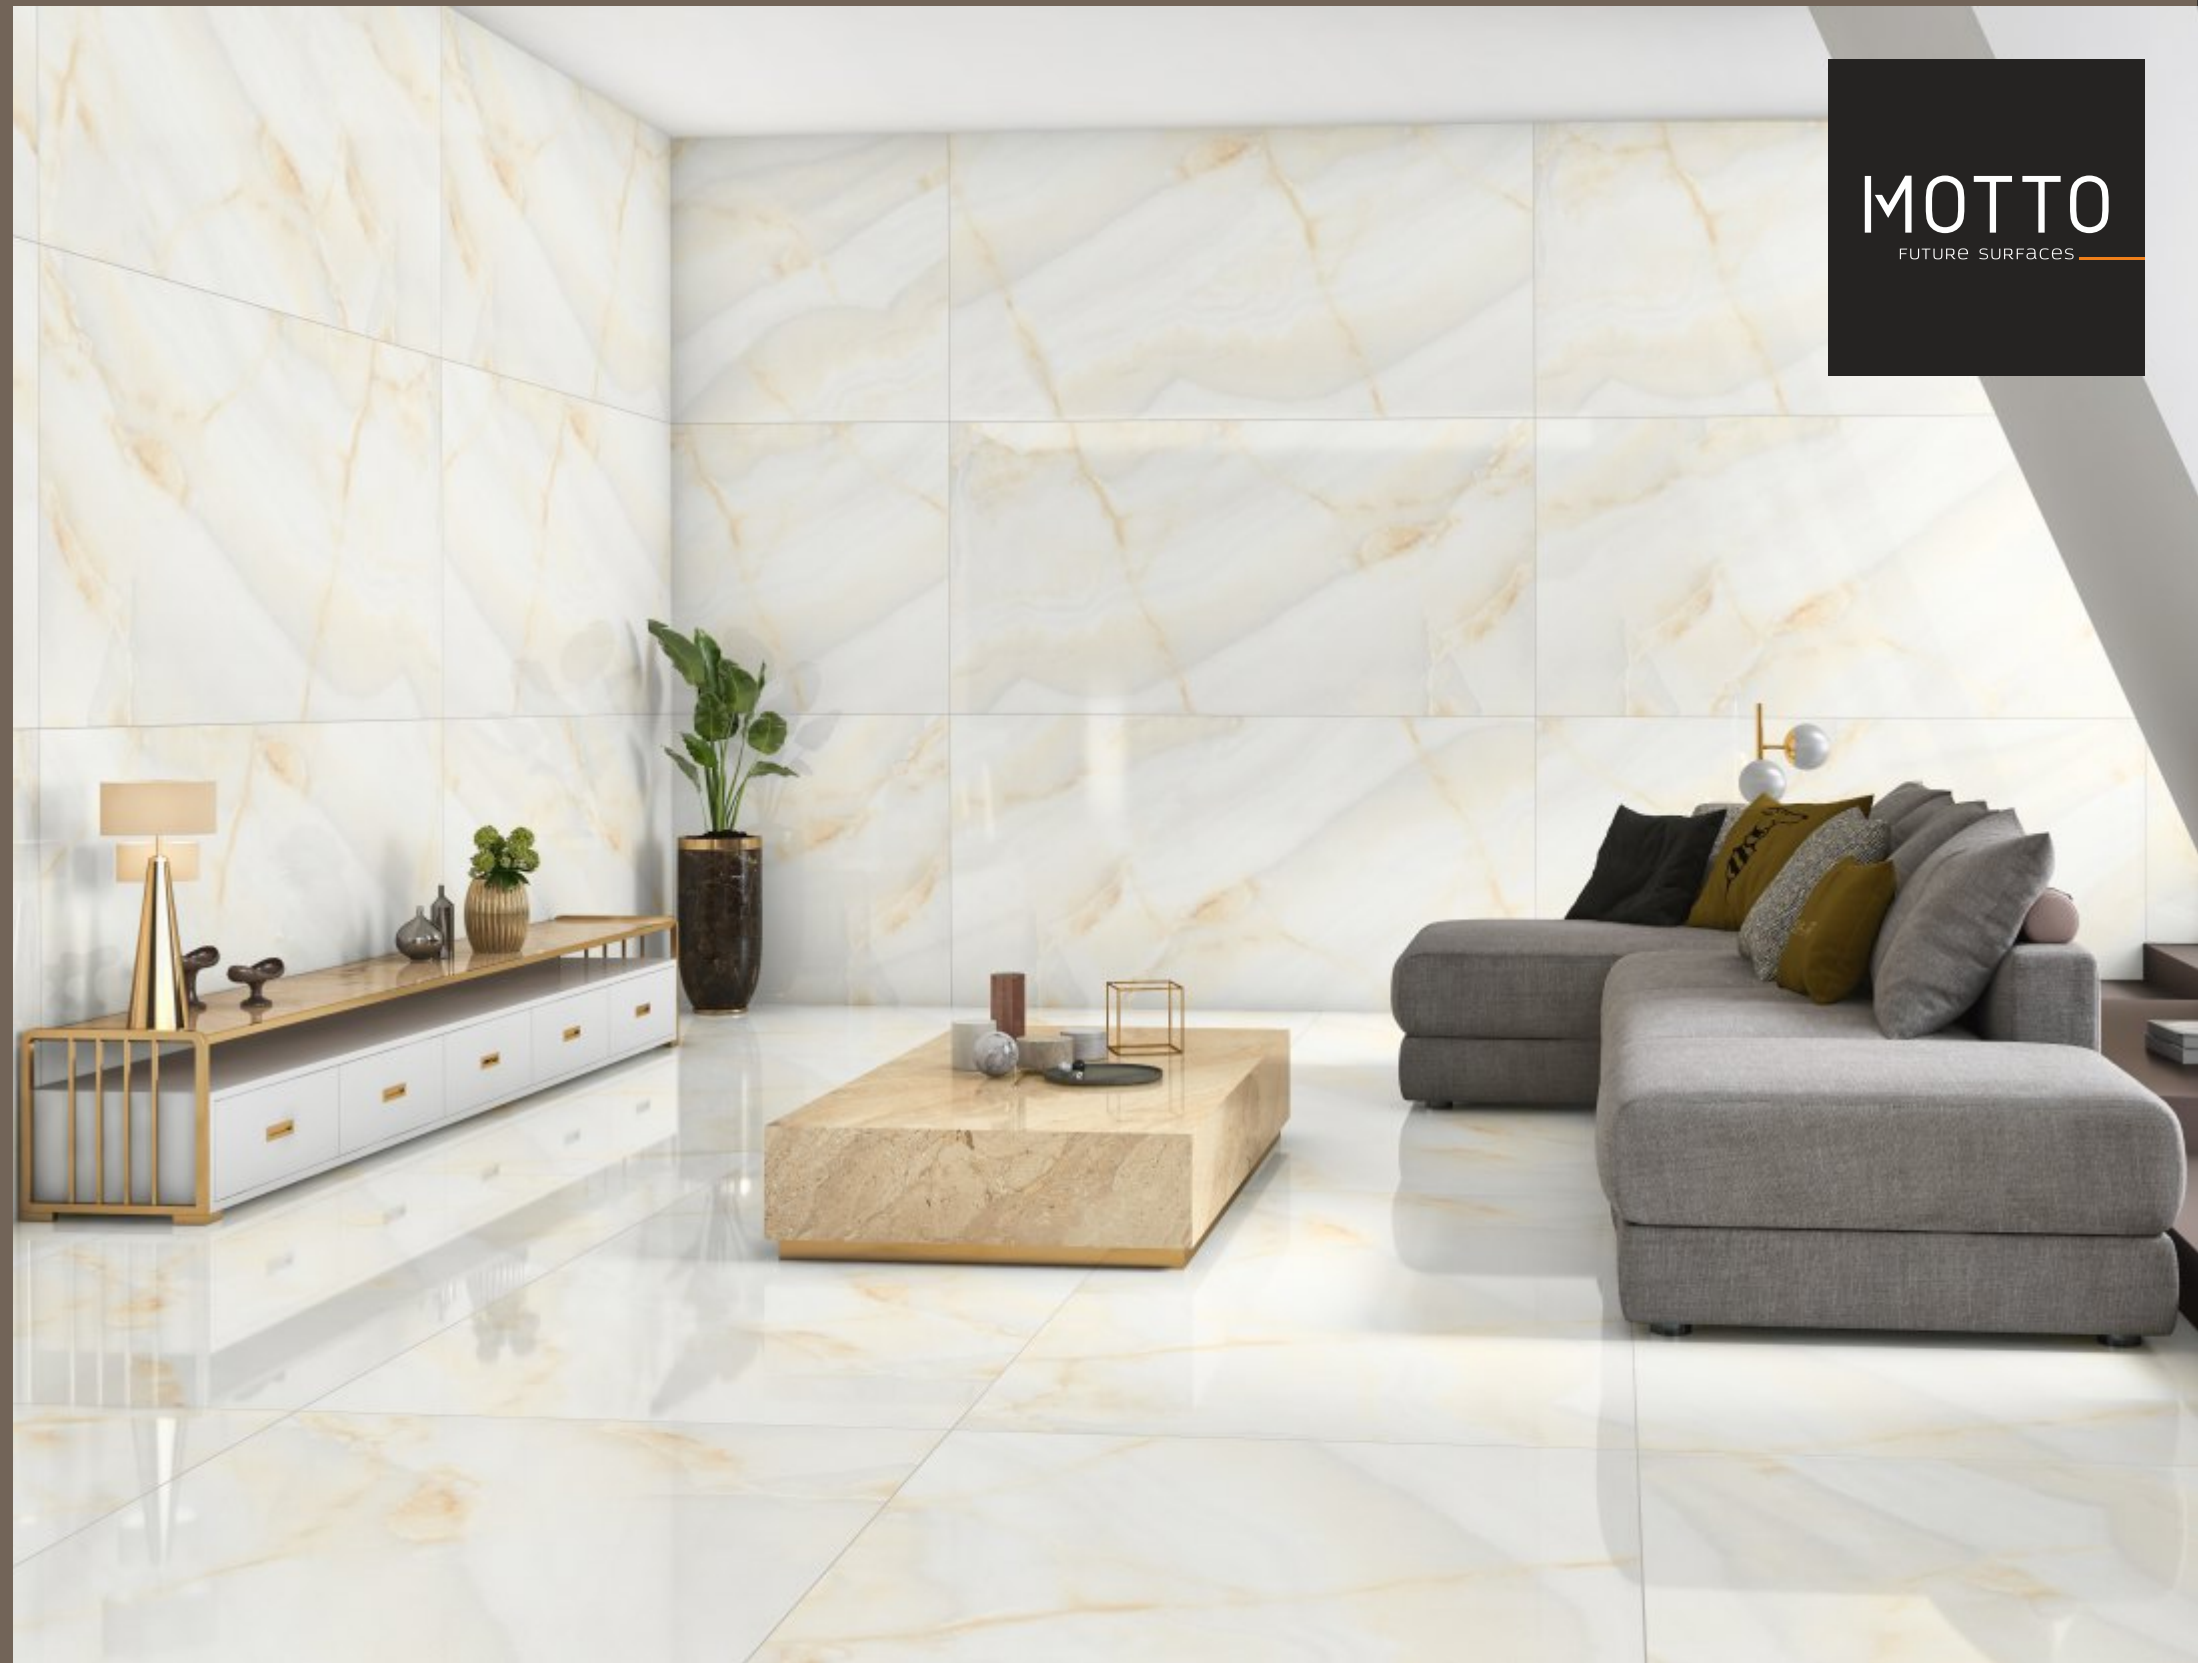

High Gloss | Random

800x1600mm