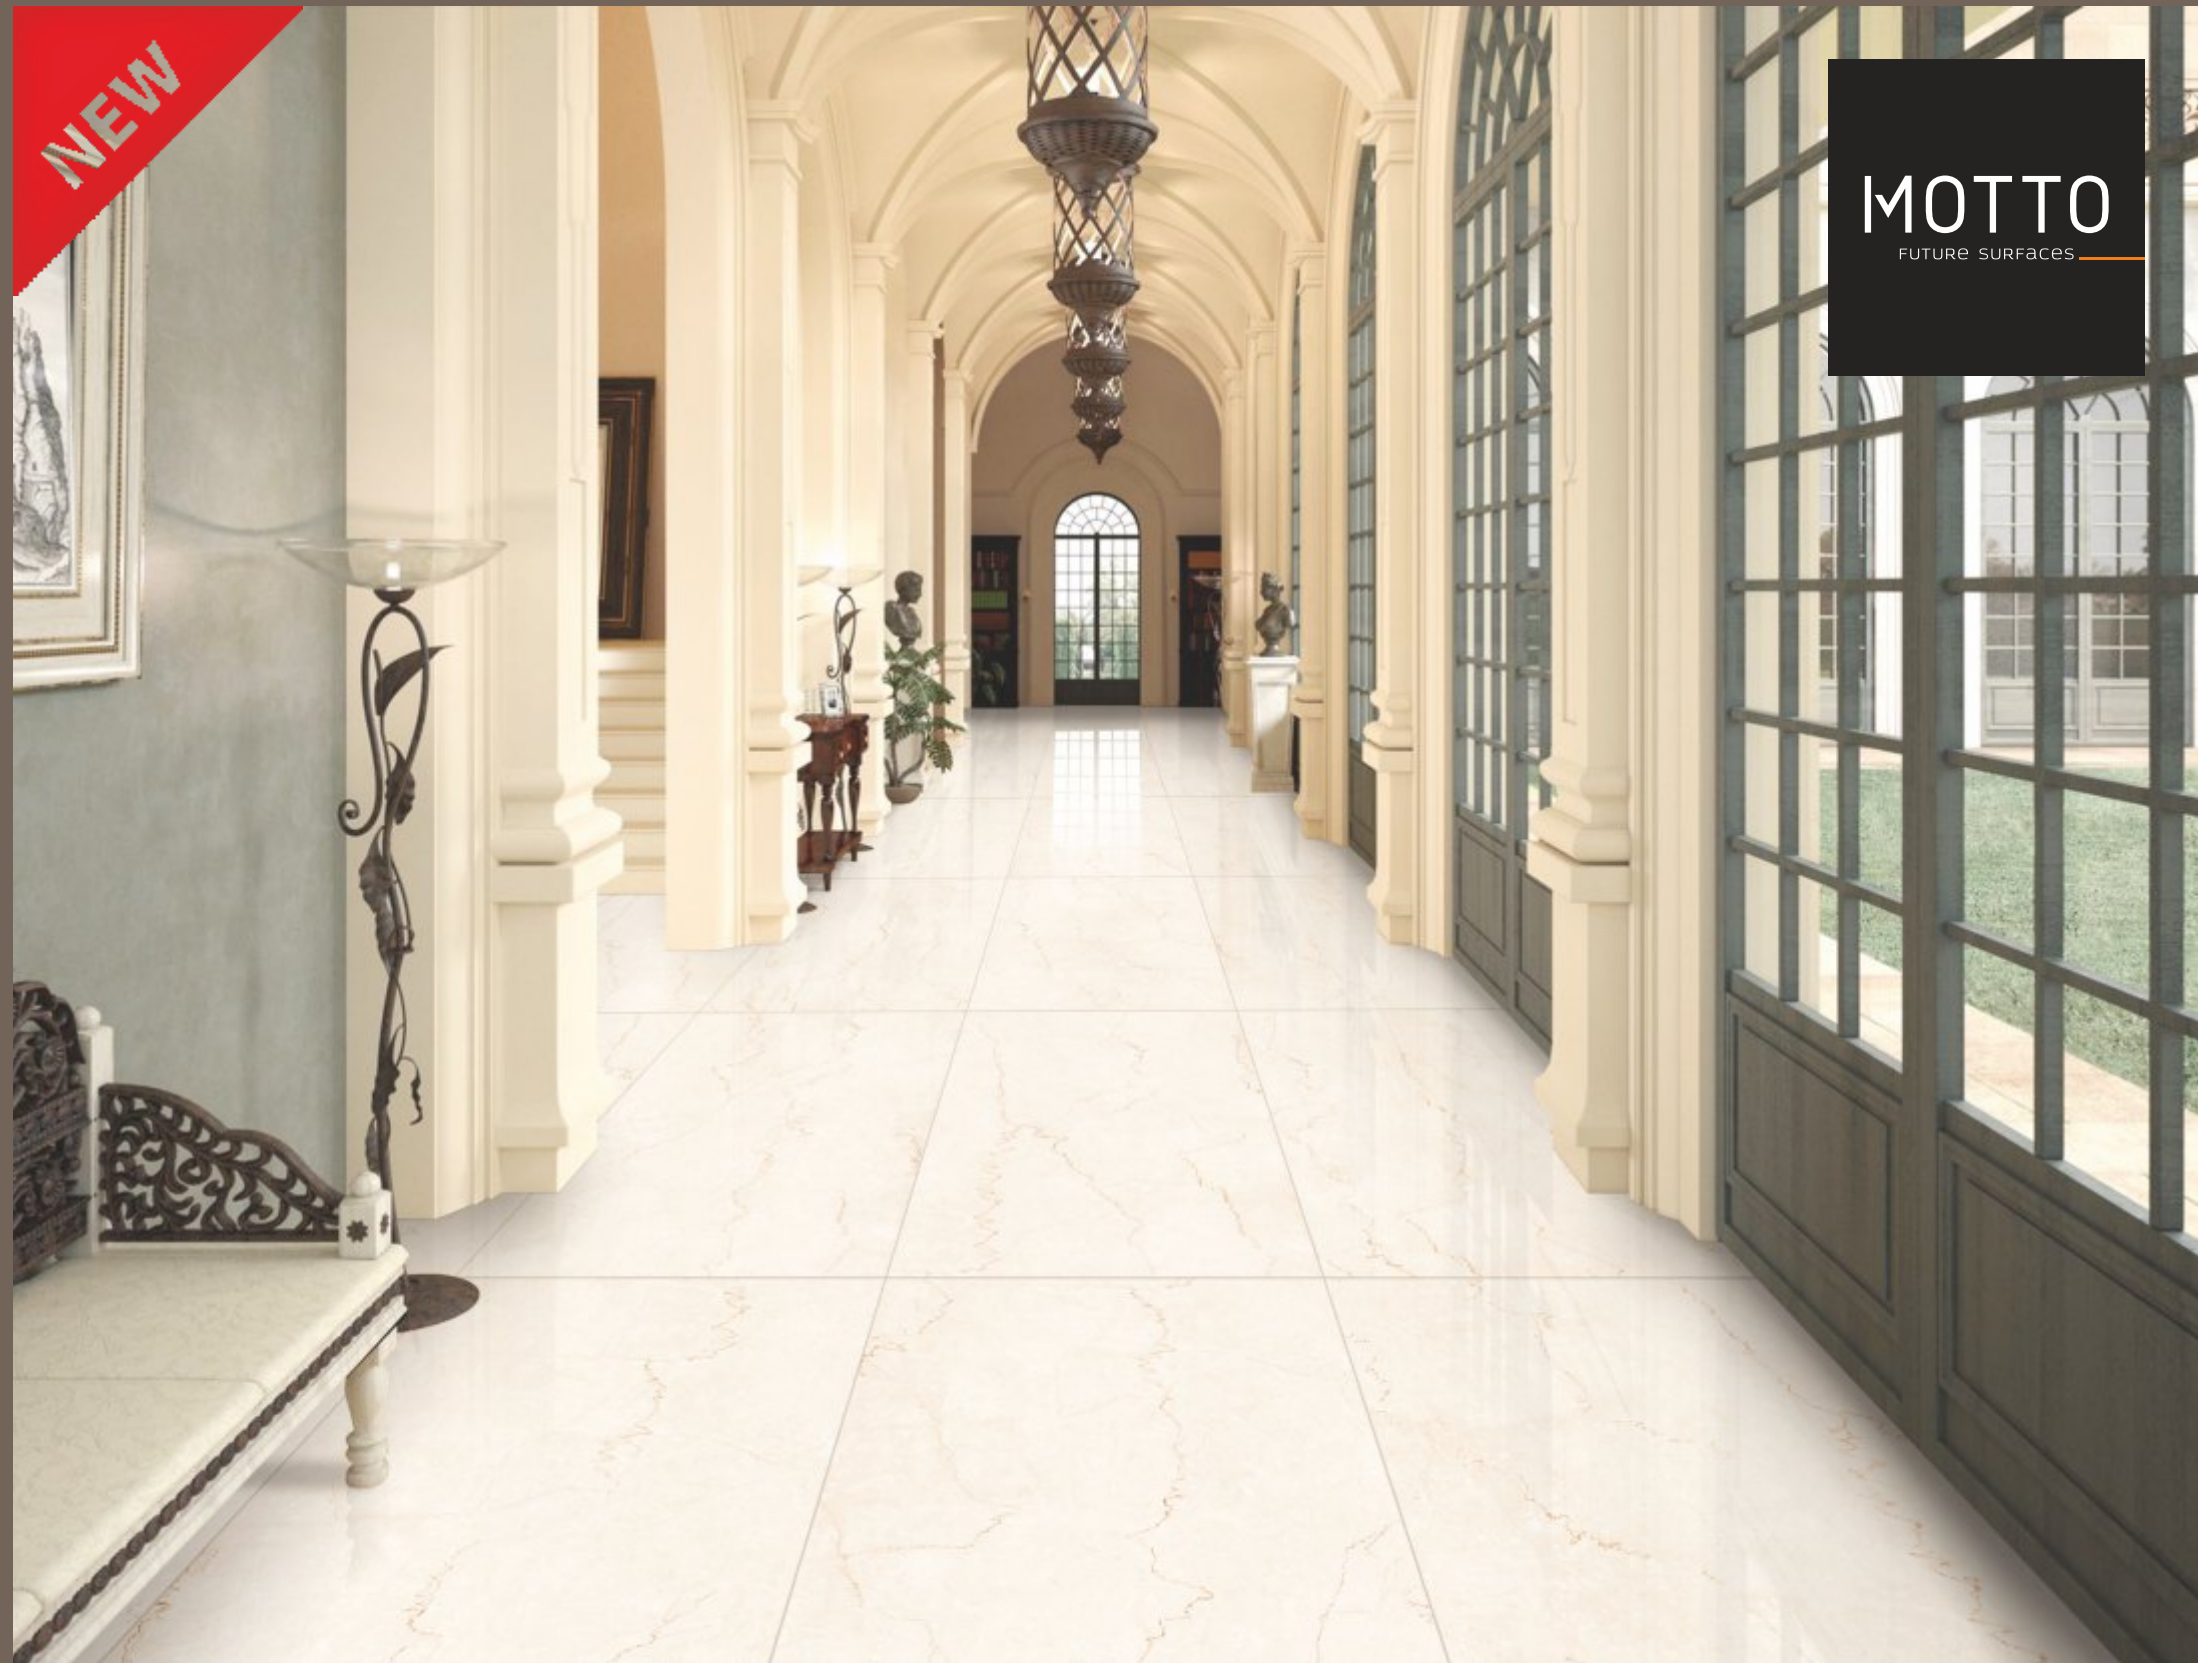

Matt | Random

800x1600mm

MOTTO
FUTURE SURFACES

Bosco Grey

Carving Matt | Random

800x1600mm

Bottichino Fiorito

Carving Matt | Random