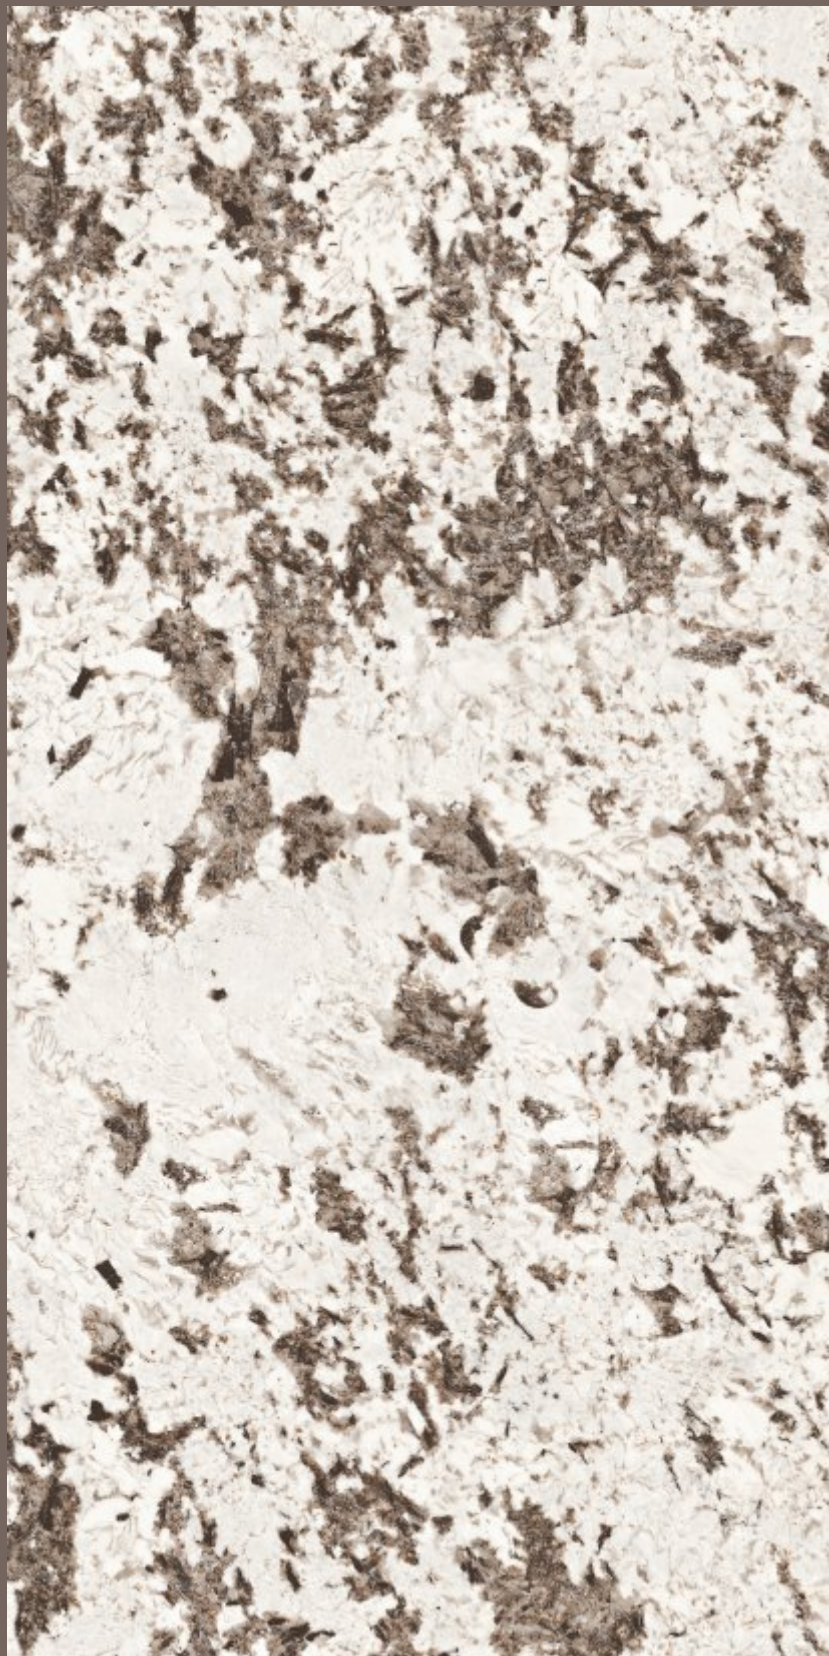

800x1600mm

MOTTO
FUTURE SURFACES

Statuario Extra Vena

Carving Matt | Random

800x1600mm

Versace Gold

Carving Matt | Random

800x1600mm