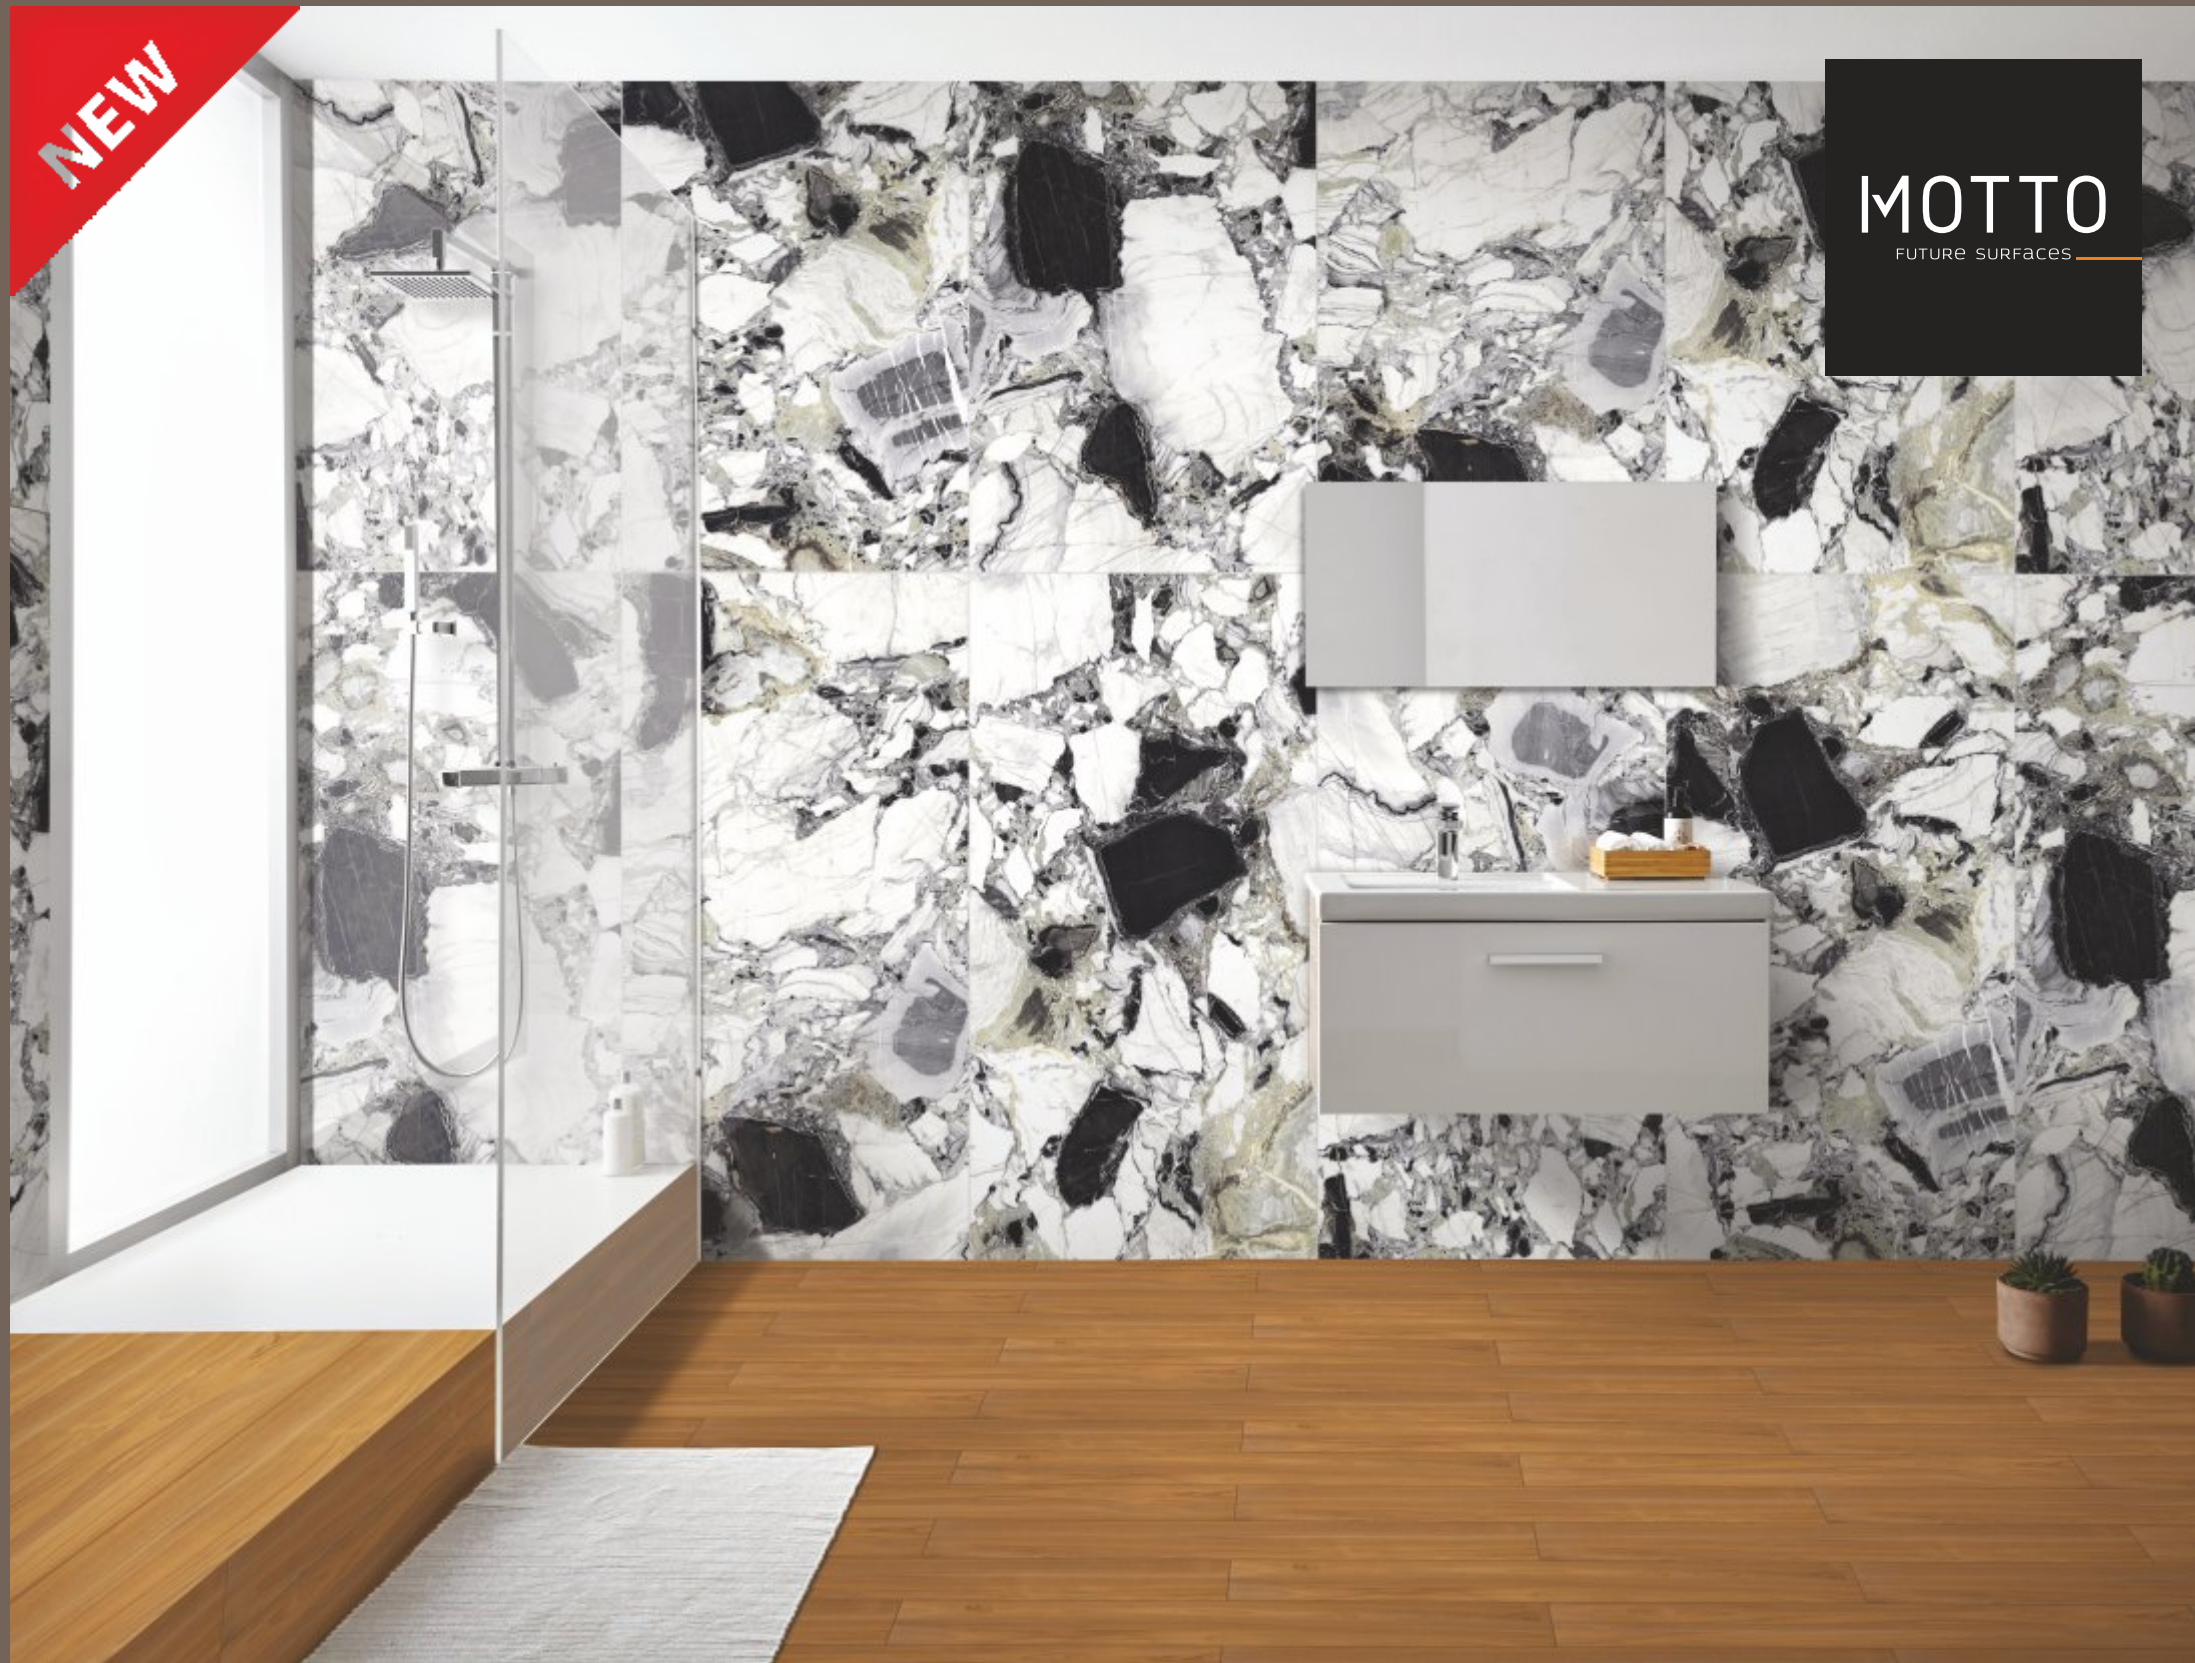

Dyna Royal

MOTTO
FUTURE SURFACES

High Gloss | Random

800x1600mm

Dyna Vivanta

High Gloss | Random

800x1600mm

Emerald Jade