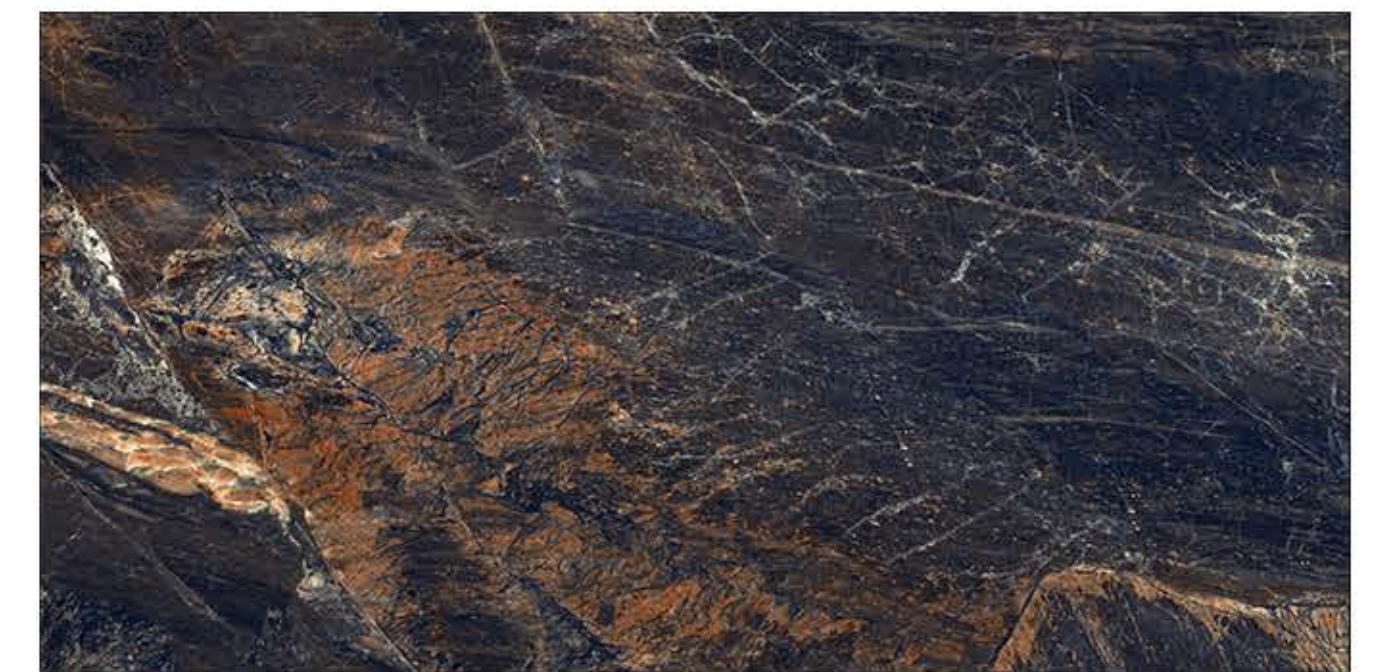

BELLEGGIO BLUE

HIGH GLOSSY
FINISH

600x1200
MM

PGVT

LIGHT
WEIGHT

FACADES

RESIN-FREE

ZERO
MAINTENANCE

PRE-POLISHED

INSTALLATION
FRIENDLY

COMPACT BODY
/ HIGH MOR

ZERO POROSITY
ENSURING
ANTI-FUNGAL LIFE