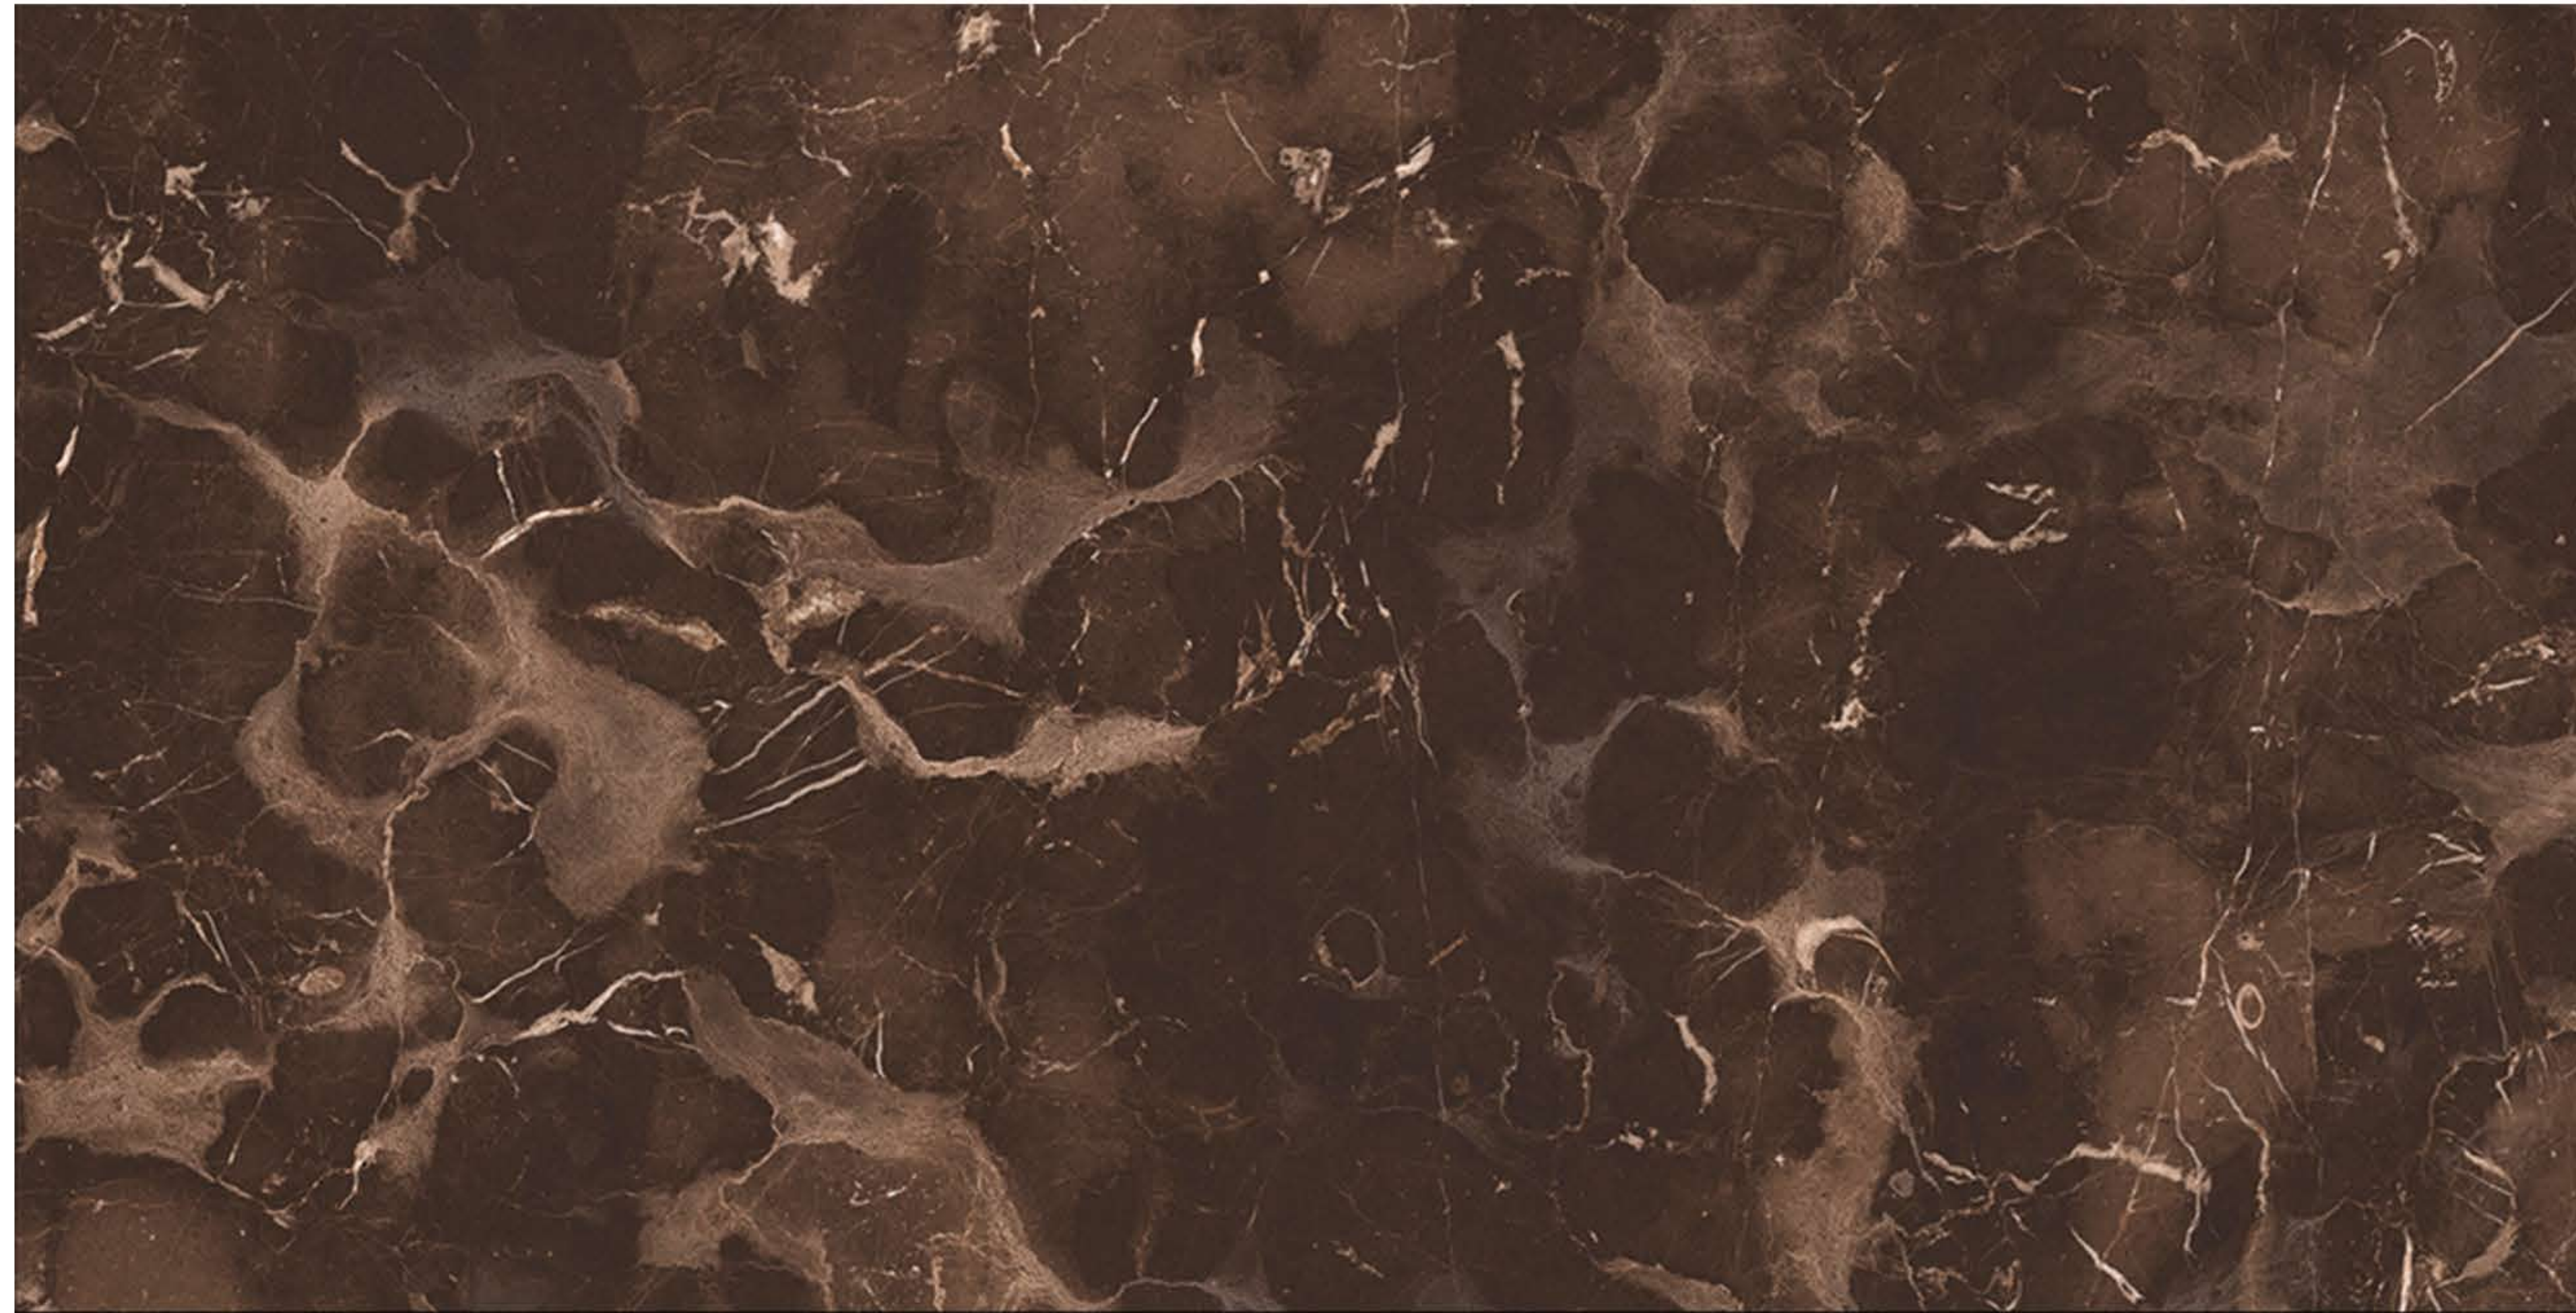

FANTASY BROWN

HIGH GLOSSY
FINISH

600x1200
MM

PGVT

LIGHT
WEIGHT

FACADES

RESIN-FREE

ZERO
MAINTENANCE

PRE-POLISHED

INSTALLATION
FRIENDLY

COMPACT BODY
/ HIGH MOR

ZERO POROSITY
ENSURING
ANTI-FUNGAL LIFE