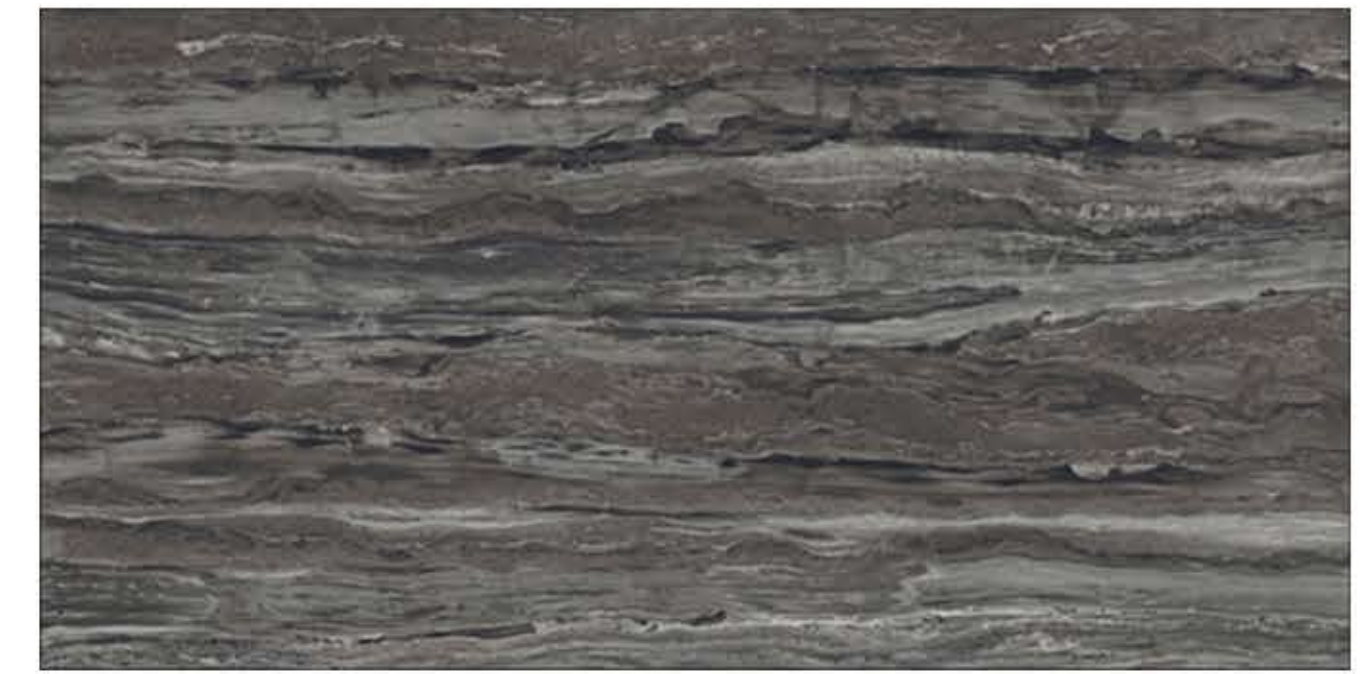

TORONTO BLACK

HIGH GLOSSY
FINISH

600x1200
MM

PGVT

LIGHT
WEIGHT

FACADES

RESIN-FREE

ZERO
MAINTENANCE

PRE-POLISHED

INSTALLATION
FRIENDLY

COMPACT BODY
/ HIGH MOR

ZERO POROSITY
ENSURING
ANTI-FUNGAL LIFE