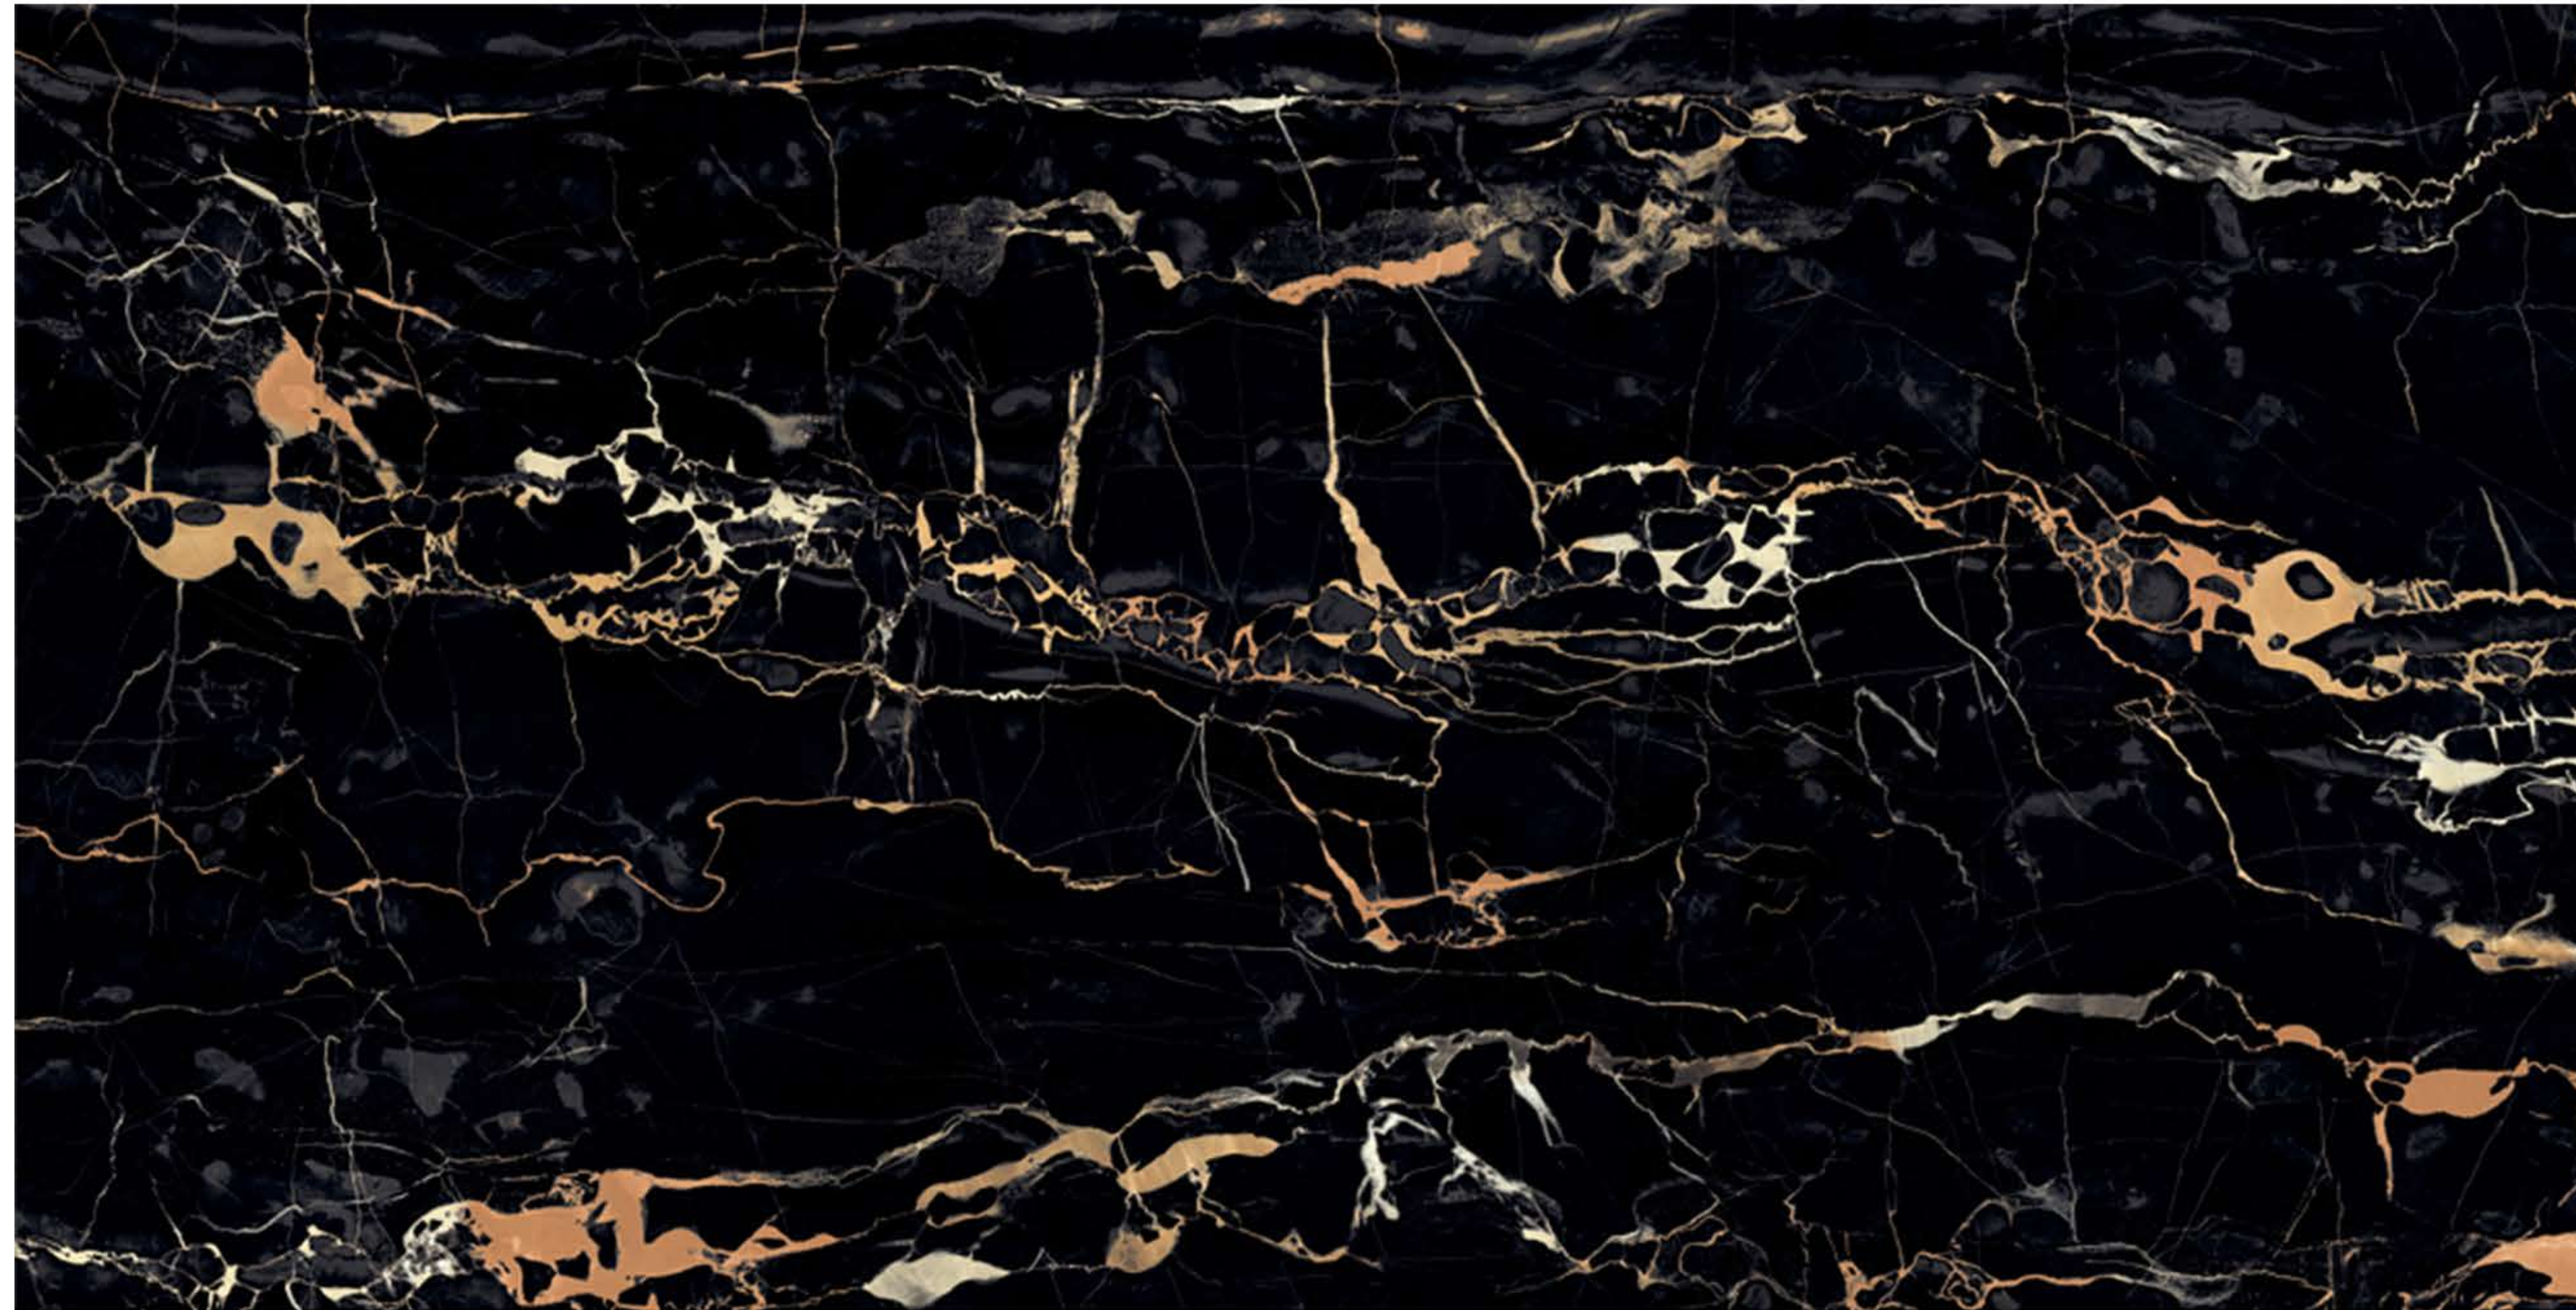

ZERO POROSITY
ENSURING
ANTI-FUNGAL LIFE

PORTORO BLACK

HIGH GLOSSY
FINISH

600x1200
MM

PGVT

LIGHT
WEIGHT

FACADES

RESIN-FREE