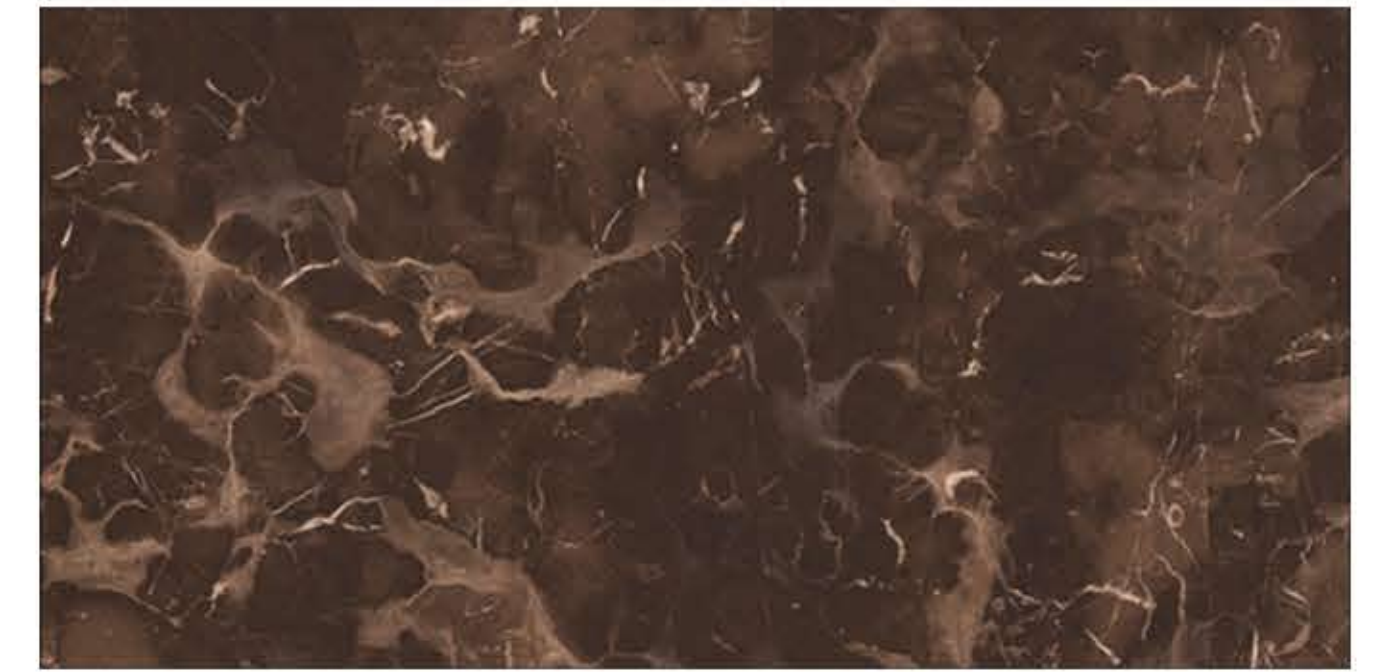

FANTASY BROWN

HIGH GLOSSY
FINISH

600x1200
MM

PGVT

LIGHT
WEIGHT

FACADES

RESIN-FREE

ZERO
MAINTENANCE

PRE-POLISHED

INSTALLATION
FRIENDLY

COMPACT BODY
/ HIGH MOR

ZERO POROSITY
ENSURING
ANTI-FUNGAL LIFE