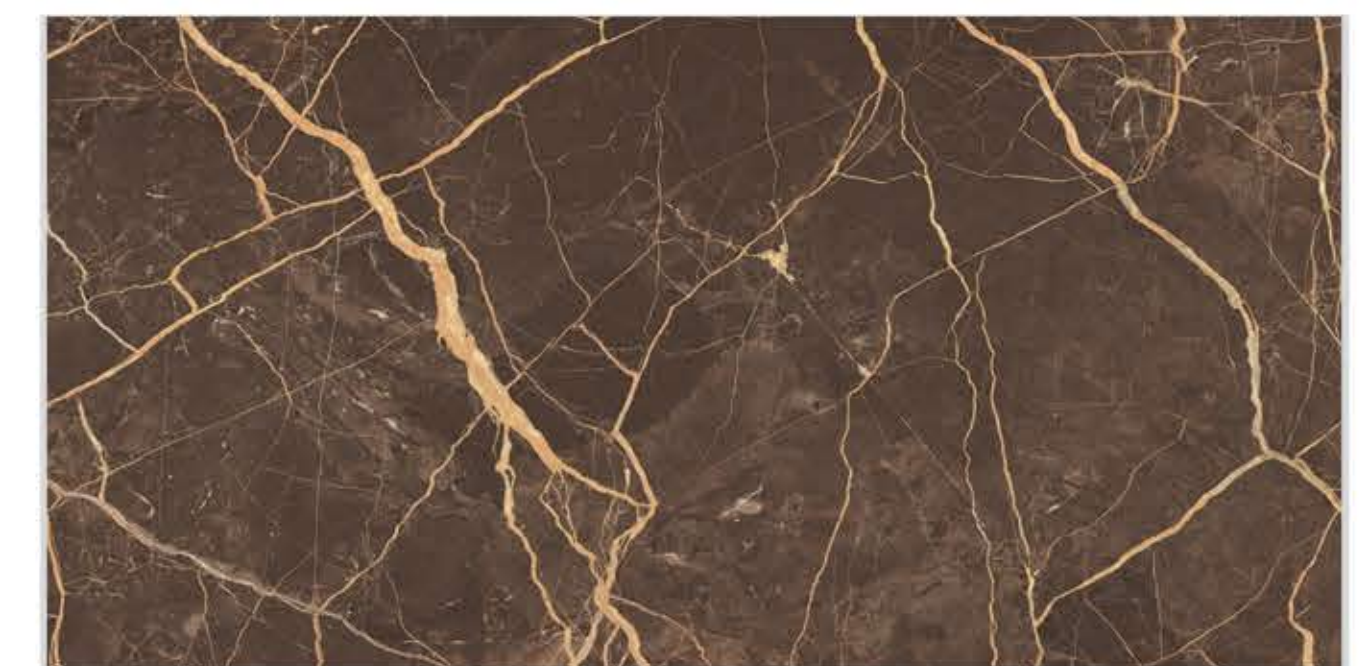

COMPACT BODY
/ HIGH MOR

ZERO POROSITY
ENSURING
ANTI-FUNGAL LIFE

EMBRACE BROWN

HIGH GLOSSY
FINISH

600x1200
MM

PGVT

LIGHT
WEIGHT

FACADES