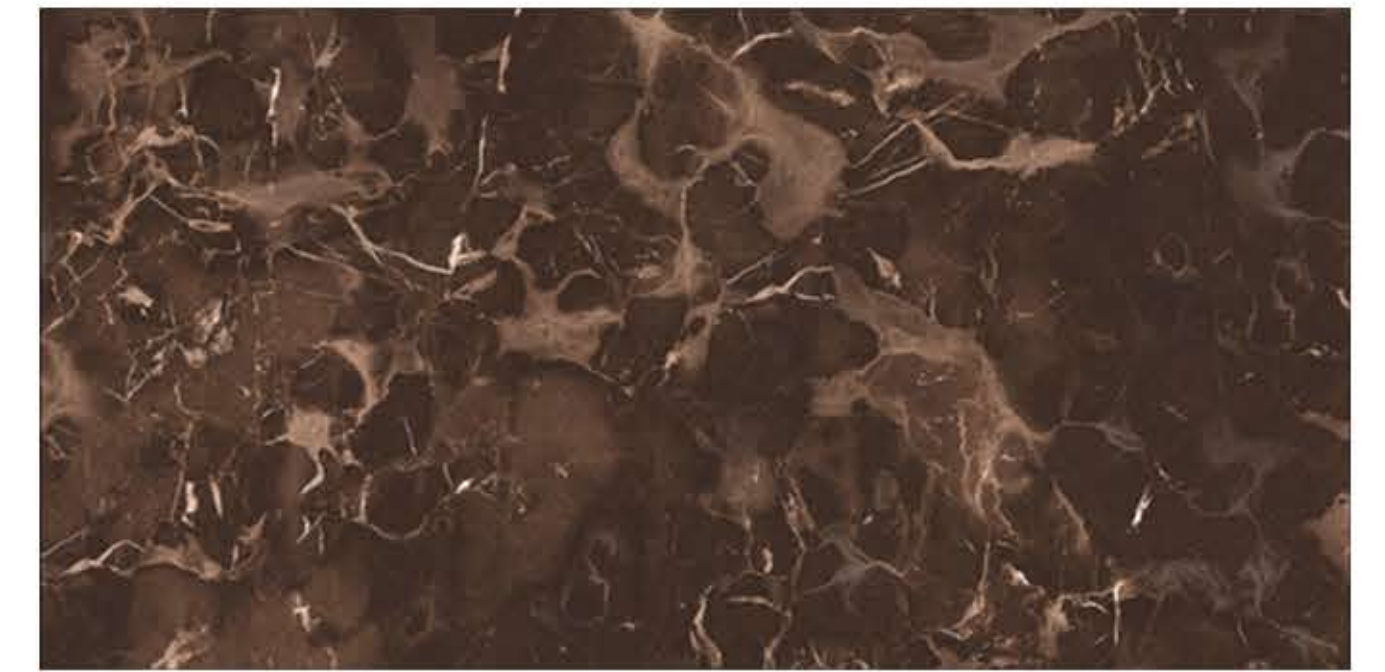

FANTASY BROWN

HIGH GLOSSY
FINISH

600x1200
MM

PGVT

LIGHT
WEIGHT

FACADES

RESIN-FREE

ZERO
MAINTENANCE

PRE-POLISHED

INSTALLATION
FRIENDLY

COMPACT BODY
/ HIGH MOR

ZERO POROSITY
ENSURING
ANTI-FUNGAL LIFE