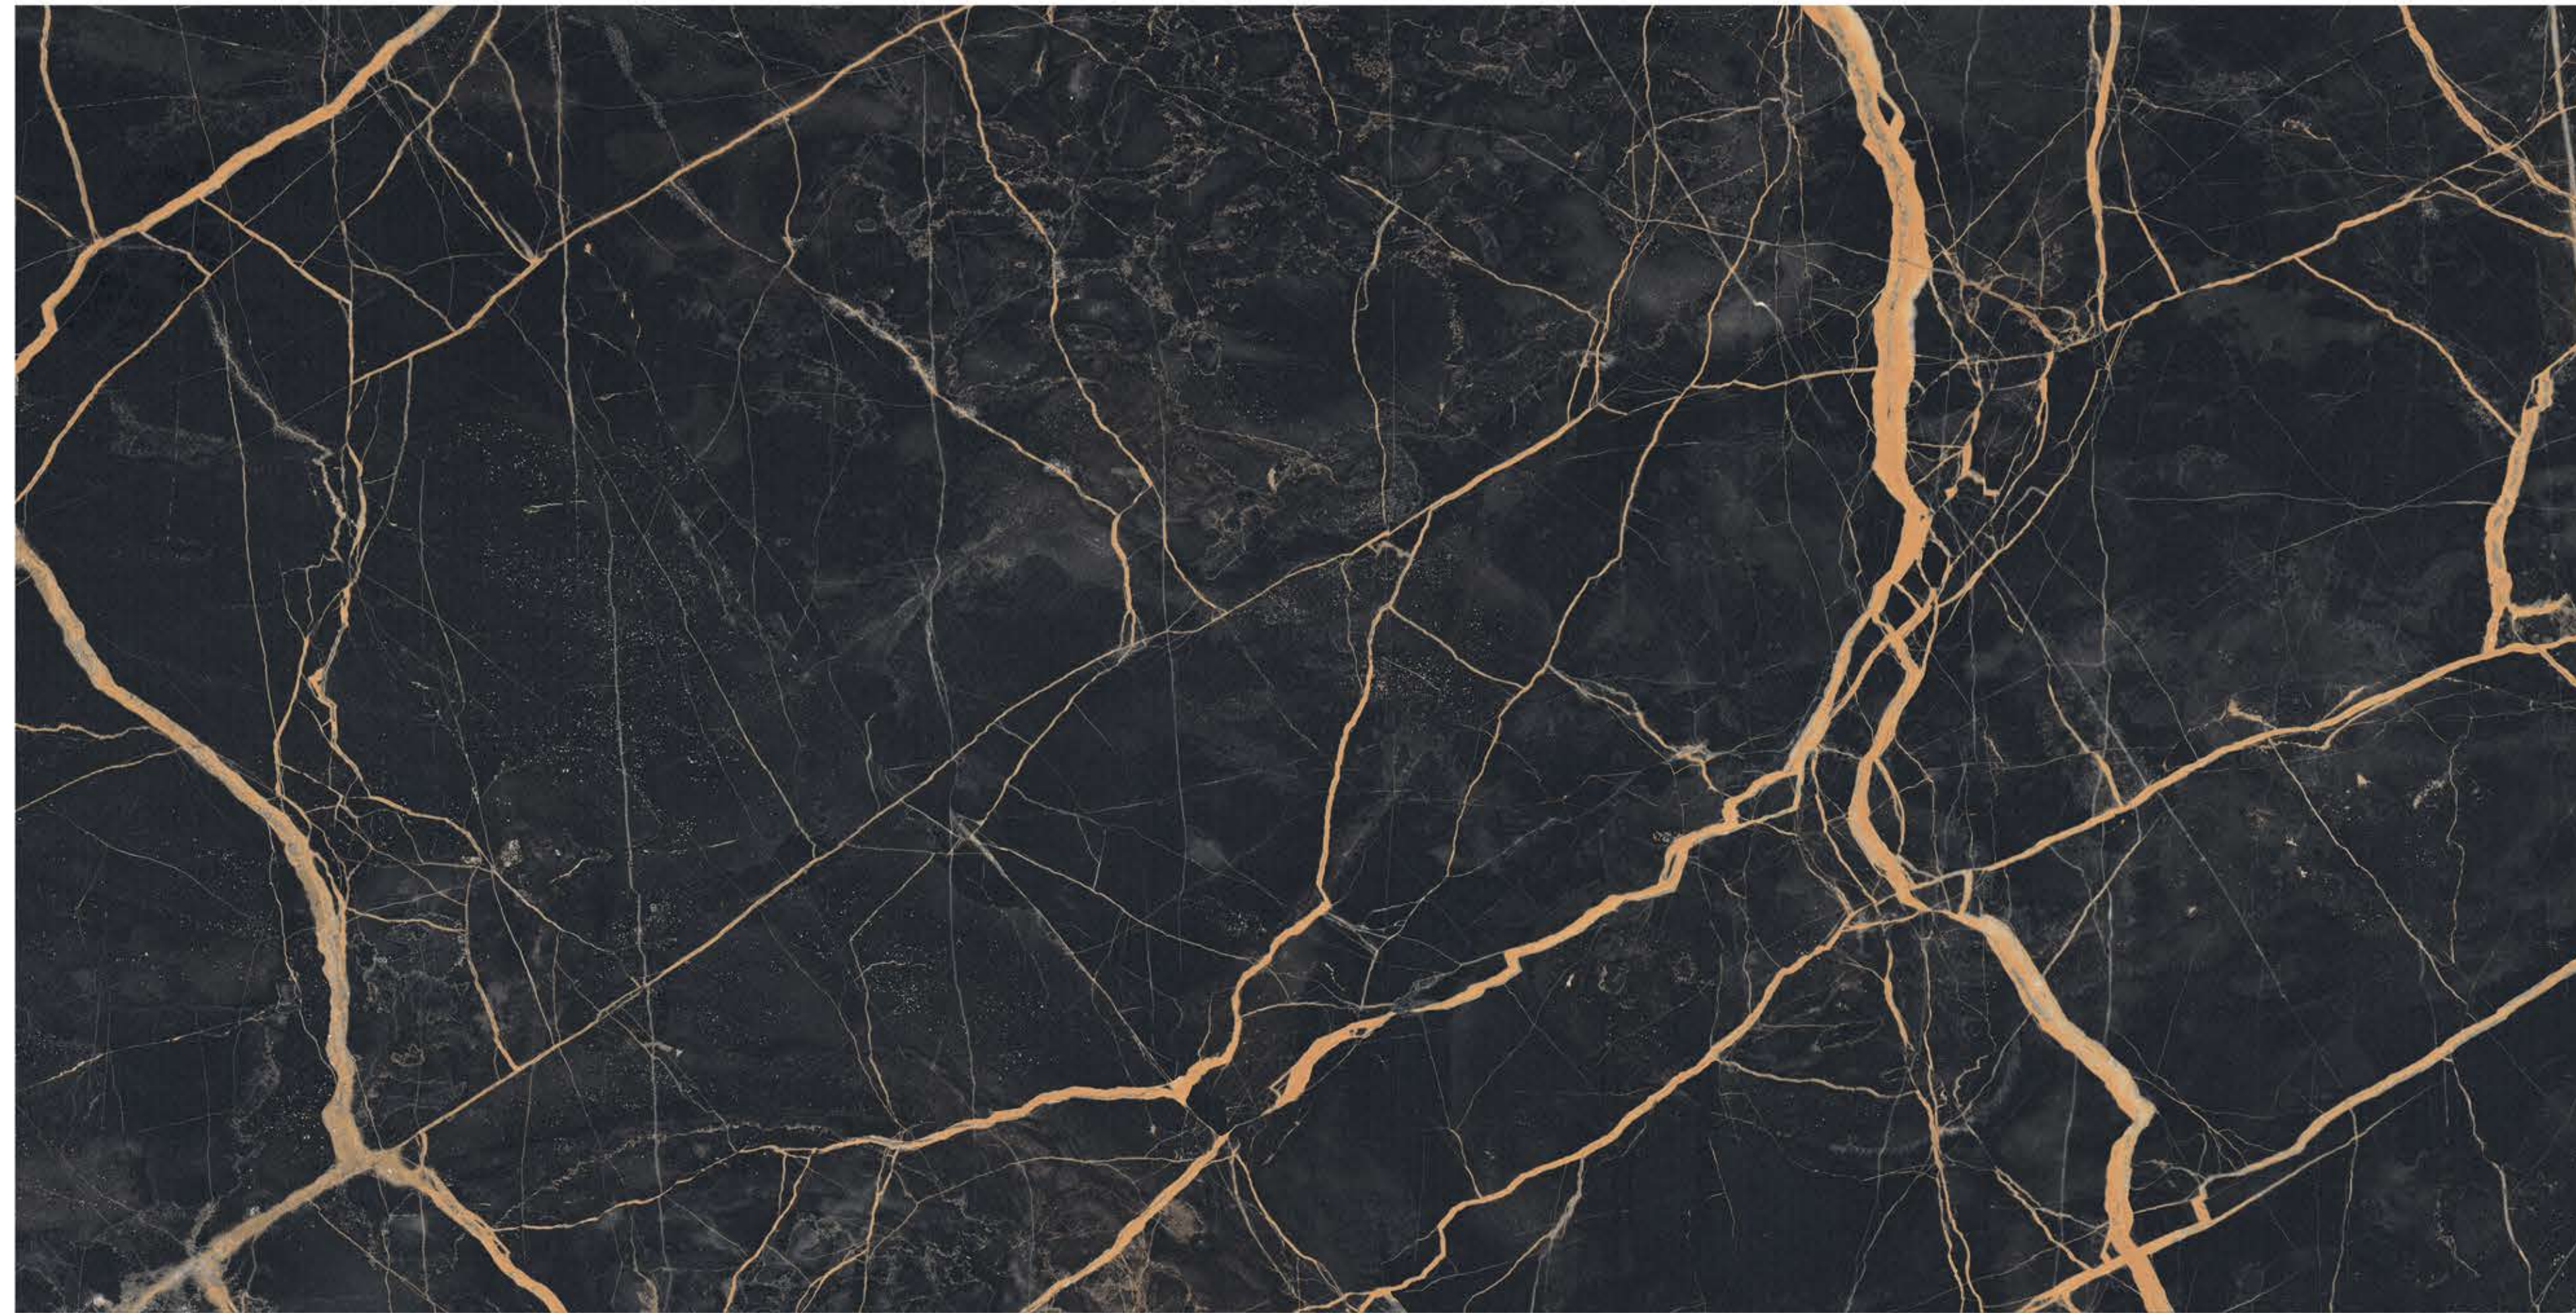

EMBRACE NERO

HIGH GLOSSY
FINISH

600x1200
MM

PGVT

LIGHT
WEIGHT

FACADES

RESIN-FREE

ZERO
MAINTENANCE

PRE-POLISHED

INSTALLATION
FRIENDLY

COMPACT BODY
/ HIGH MOR

ZERO POROSITY
ENSURING
ANTI-FUNGAL LIFE