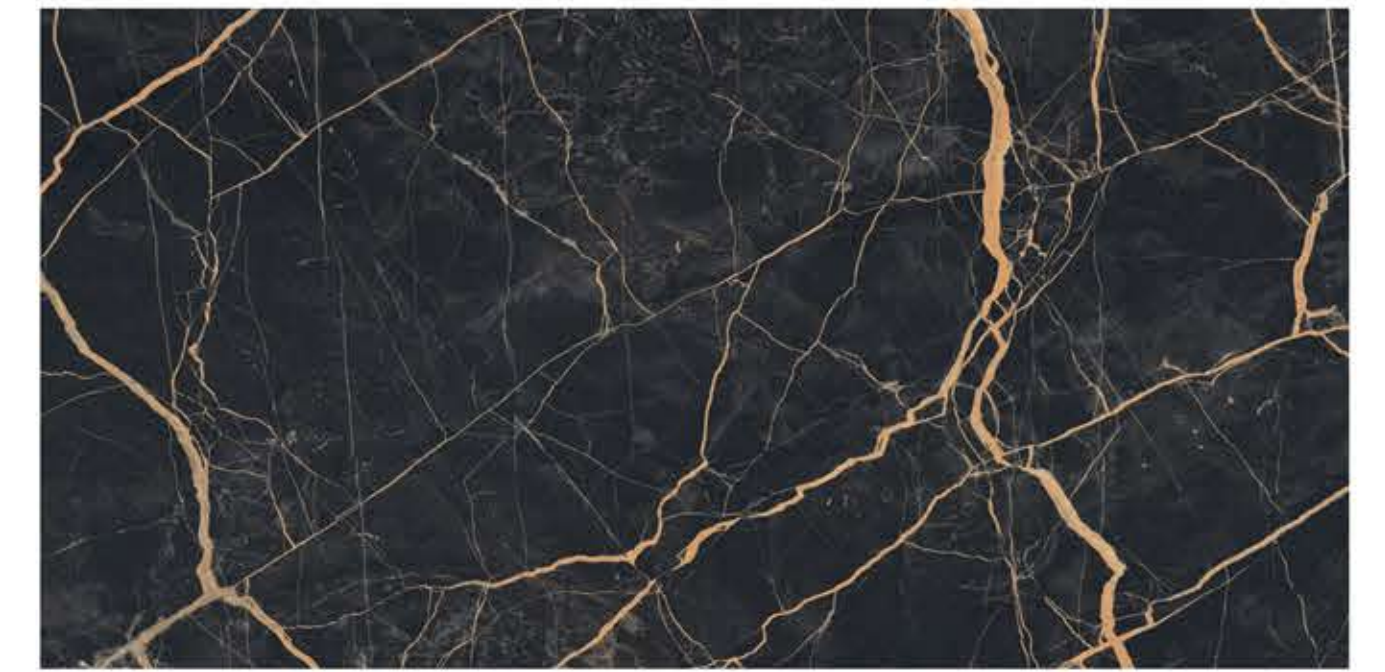

600x1200
MM

PGVT

LIGHT
WEIGHT

FACADES

RESIN-FREE

ZERO
MAINTENANCE

PRE-POLISHED

INSTALLATION
FRIENDLY