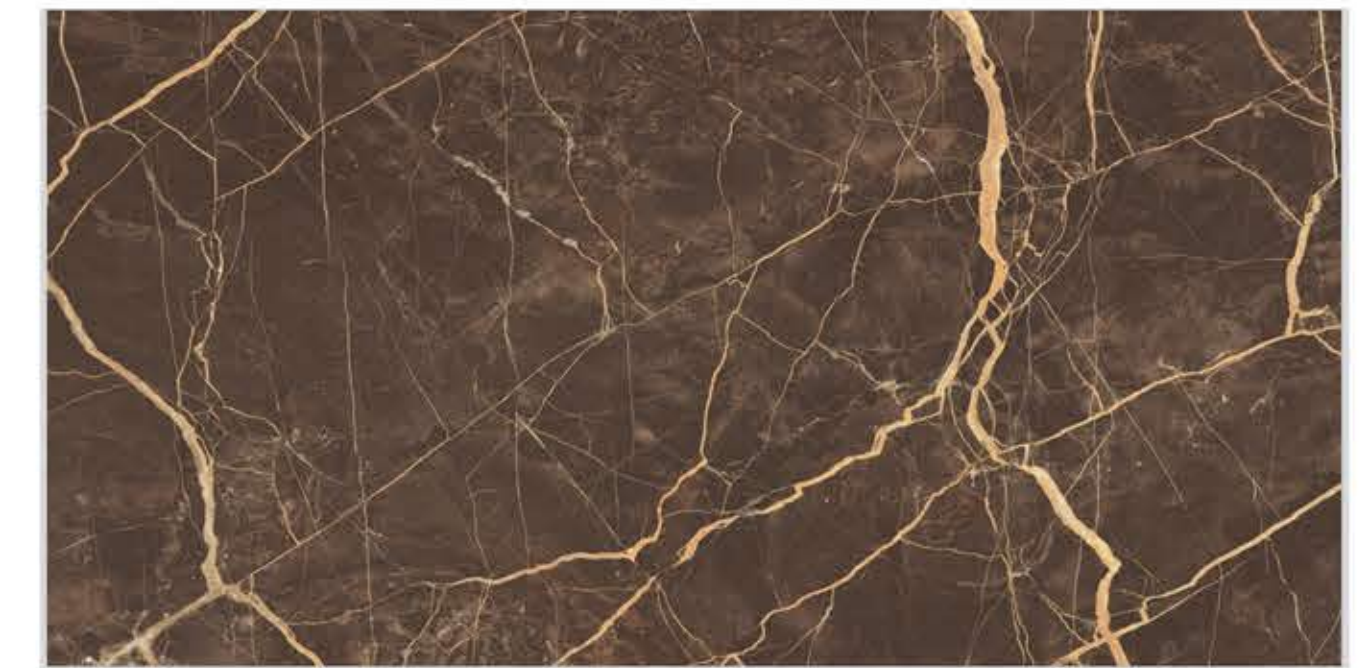

COMPACT BODY
/ HIGH MOR

ZERO POROSITY
ENSURING
ANTI-FUNGAL LIFE

EMBRACE BROWN

HIGH GLOSSY
FINISH

600x1200
MM

PGVT

LIGHT
WEIGHT

FACADES