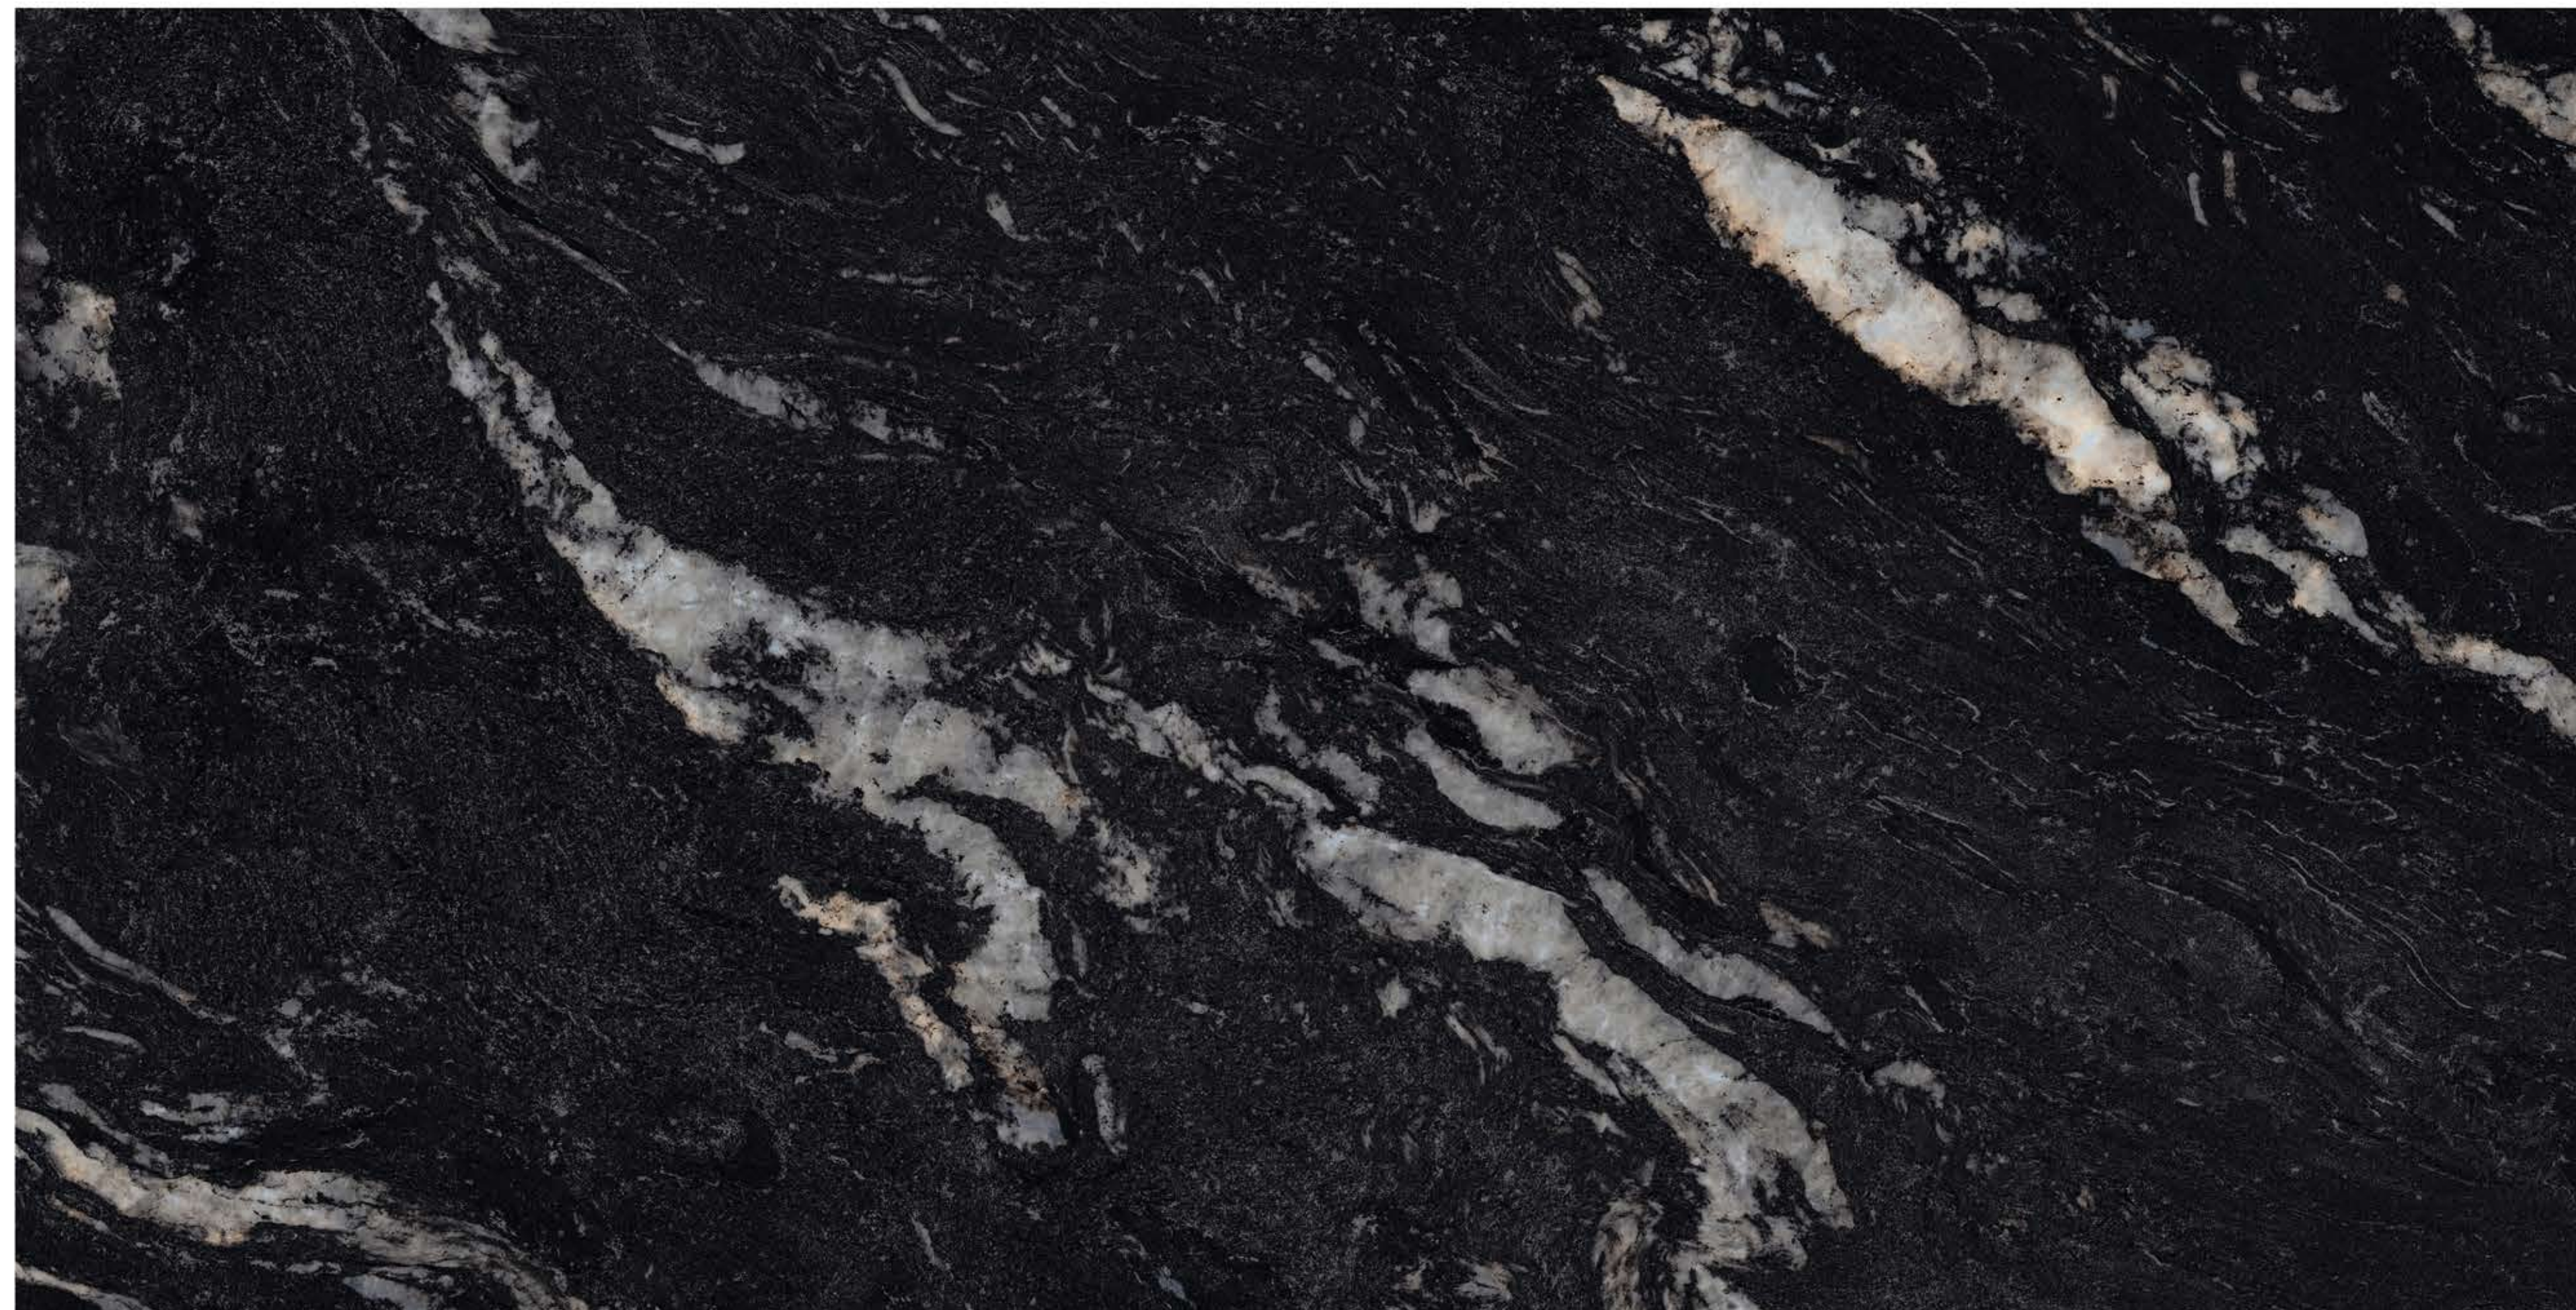

COMPACT BODY
/ HIGH MOR

ZERO POROSITY
ENSURING
ANTI-FUNGAL LIFE

GOLDEN DRAGON

HIGH GLOSSY
FINISH

600x1200
MM

PGVT

LIGHT
WEIGHT

FACADES