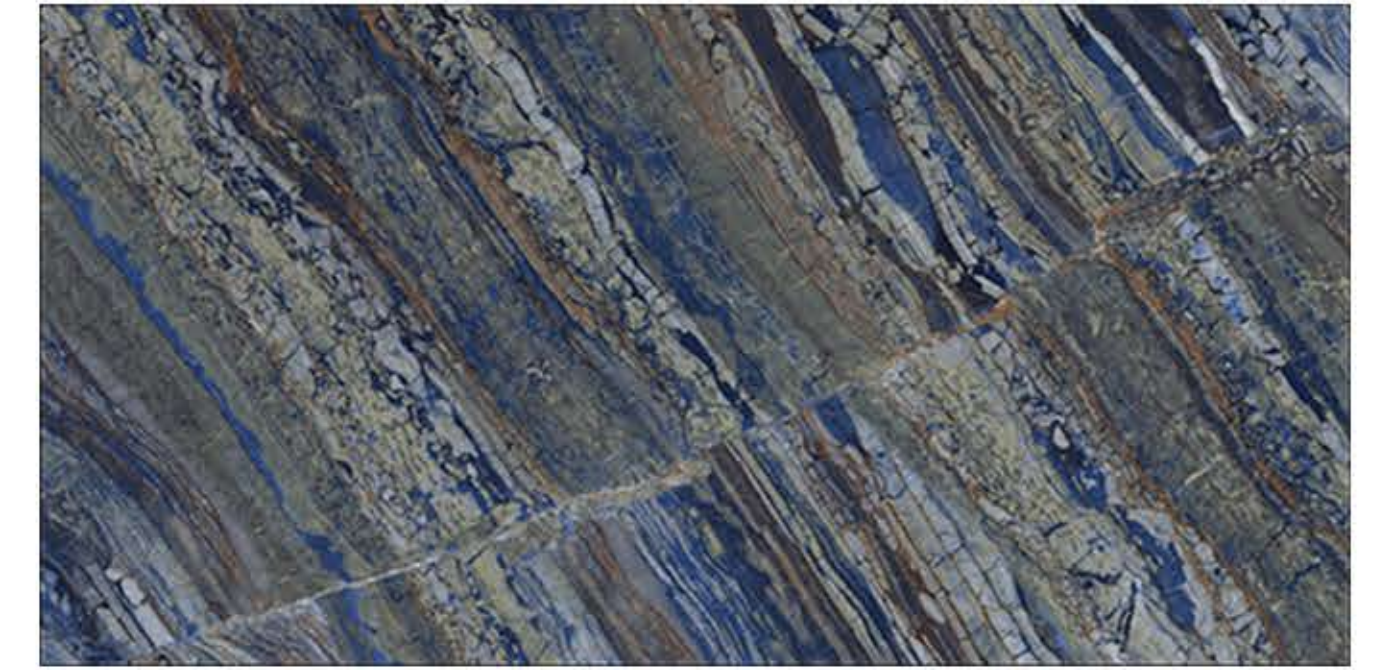

CASTELLO AZUL

HIGH GLOSSY
FINISH

600x1200
MM

PGVT

LIGHT
WEIGHT

FACADES

RESIN-FREE

ZERO
MAINTENANCE

PRE-POLISHED

INSTALLATION
FRIENDLY

COMPACT BODY
/ HIGH MOR

ZERO POROSITY
ENSURING
ANTI-FUNGAL LIFE