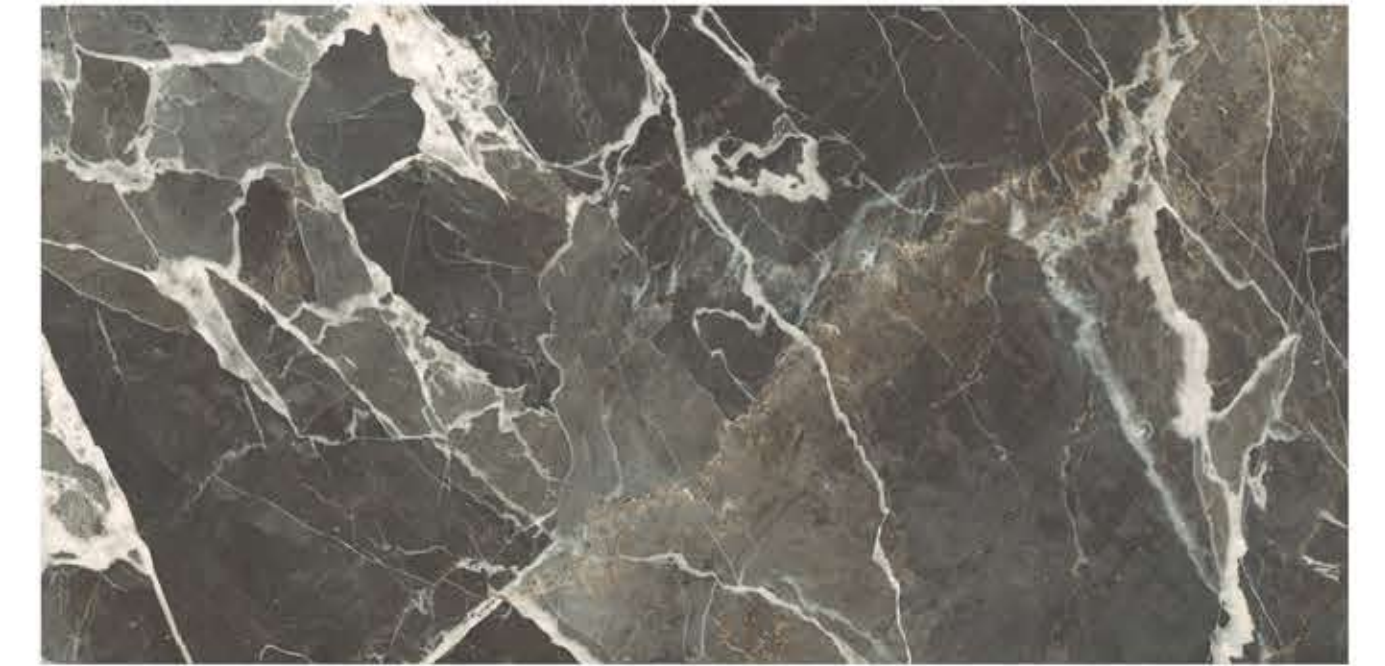

LOMBARDIA GRIS

HIGH GLOSSY
FINISH

600x1200
MM

PGVT

LIGHT
WEIGHT

FACADES

RESIN-FREE

ZERO
MAINTENANCE

PRE-POLISHED

INSTALLATION
FRIENDLY

COMPACT BODY
/ HIGH MOR

ZERO POROSITY
ENSURING
ANTI-FUNGAL LIFE