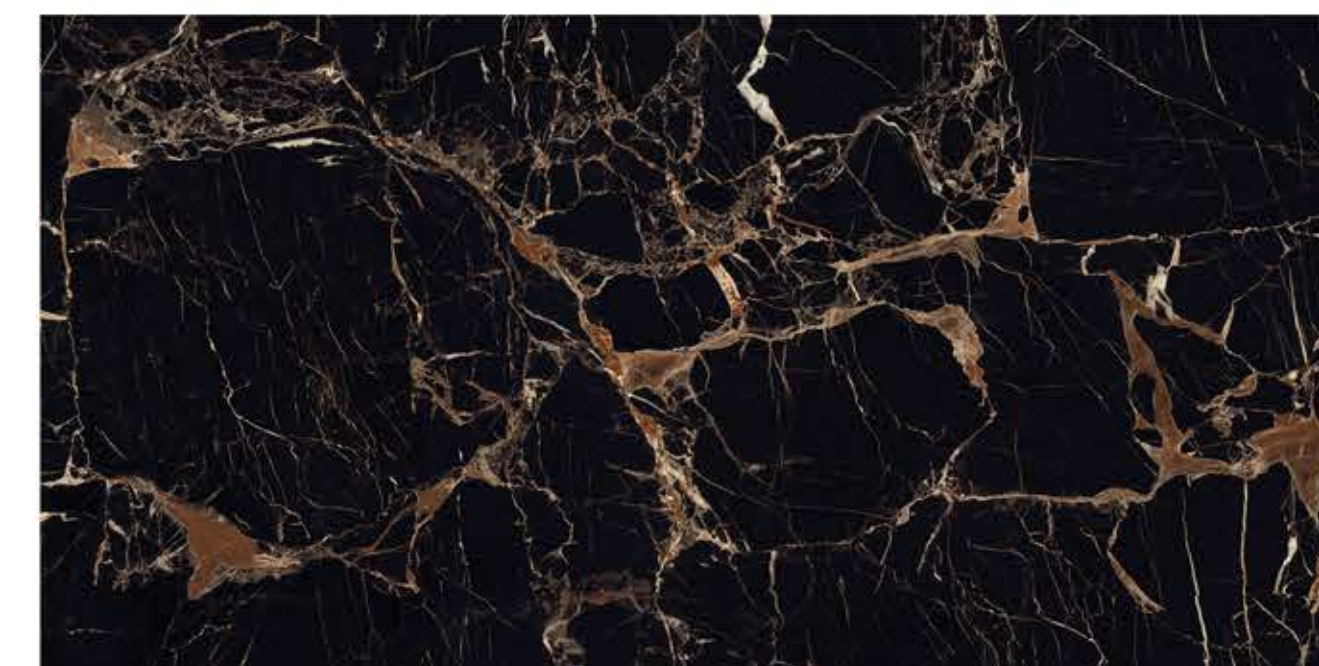

SAGON BLACK

HIGH GLOSSY
FINISH

600x1200
MM

PGVT

LIGHT
WEIGHT

FACADES

RESIN-FREE

ZERO
MAINTENANCE

PRE-POLISHED

INSTALLATION
FRIENDLY

COMPACT BODY
/ HIGH MOR

ZERO POROSITY
ENSURING
ANTI-FUNGAL LIFE