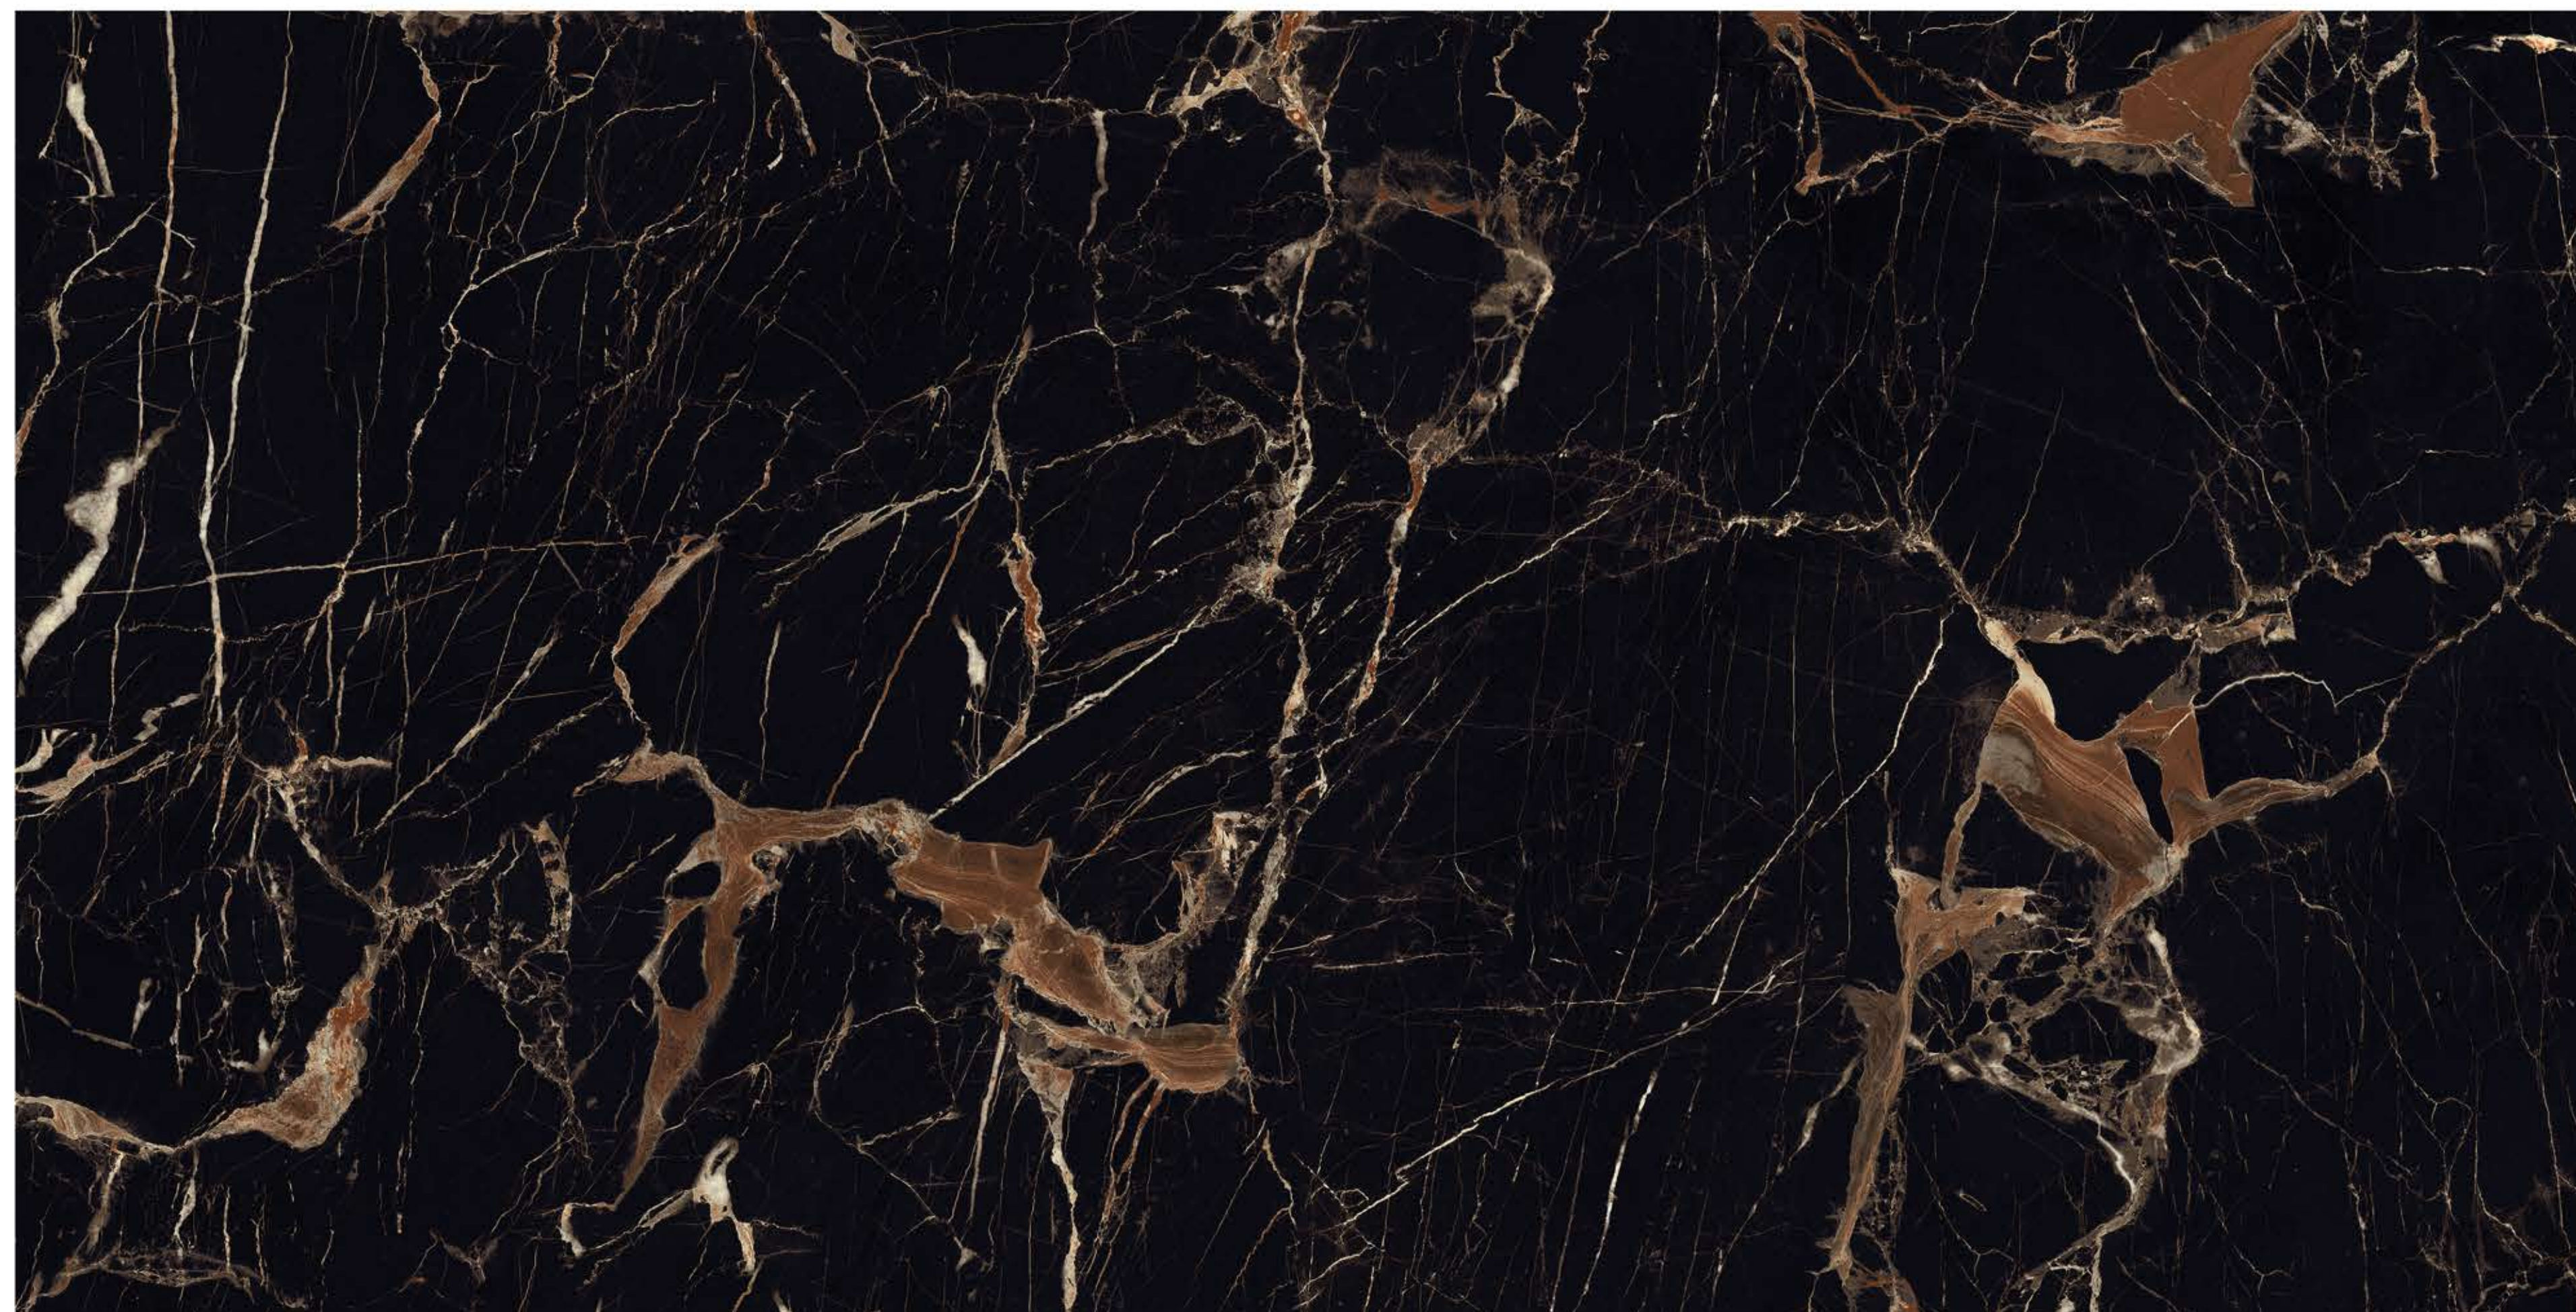

SAGON BLACK

HIGH GLOSSY
FINISH

600x1200
MM

PGVT

LIGHT
WEIGHT

FACADES

RESIN-FREE

ZERO
MAINTENANCE

PRE-POLISHED

INSTALLATION
FRIENDLY

COMPACT BODY
/ HIGH MOR

ZERO POROSITY
ENSURING
ANTI-FUNGAL LIFE