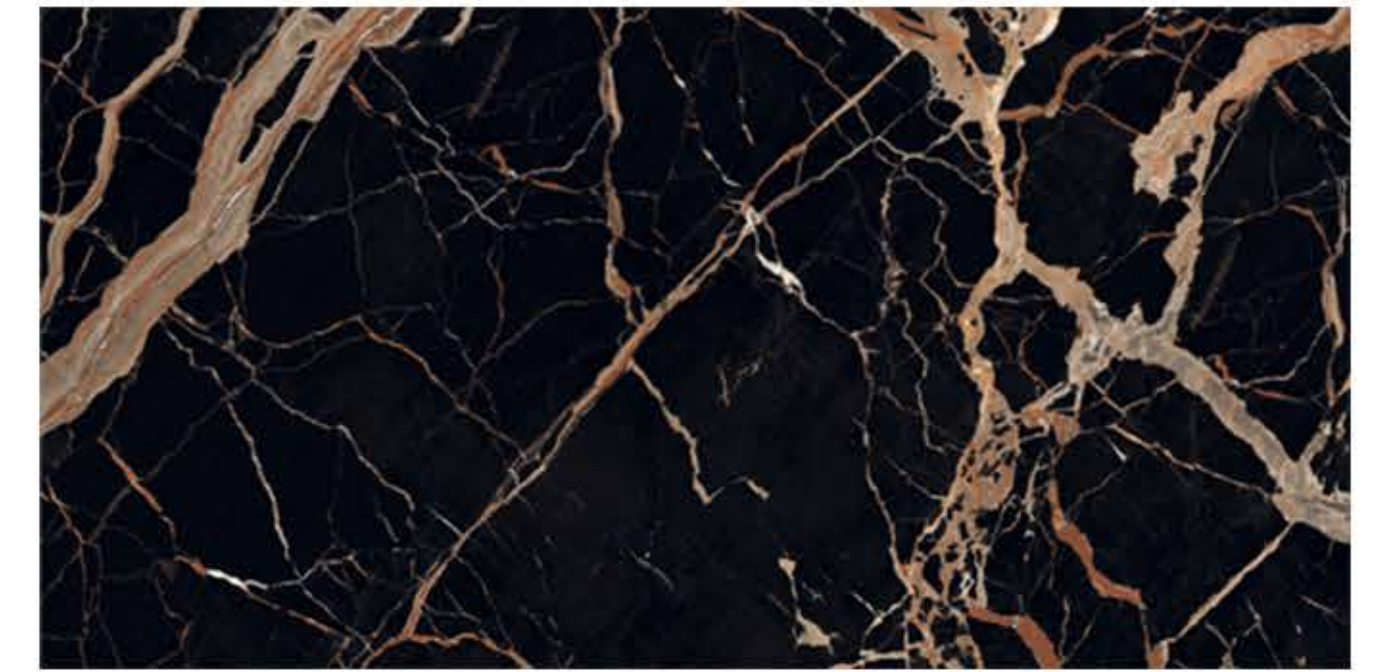

ESTORIA BLACK

HIGH GLOSSY
FINISH

600x1200
MM

PGVT

LIGHT
WEIGHT

FACADES

RESIN-FREE

ZERO
MAINTENANCE

PRE-POLISHED

INSTALLATION
FRIENDLY

COMPACT BODY
/ HIGH MOR

ZERO POROSITY
ENSURING
ANTI-FUNGAL LIFE