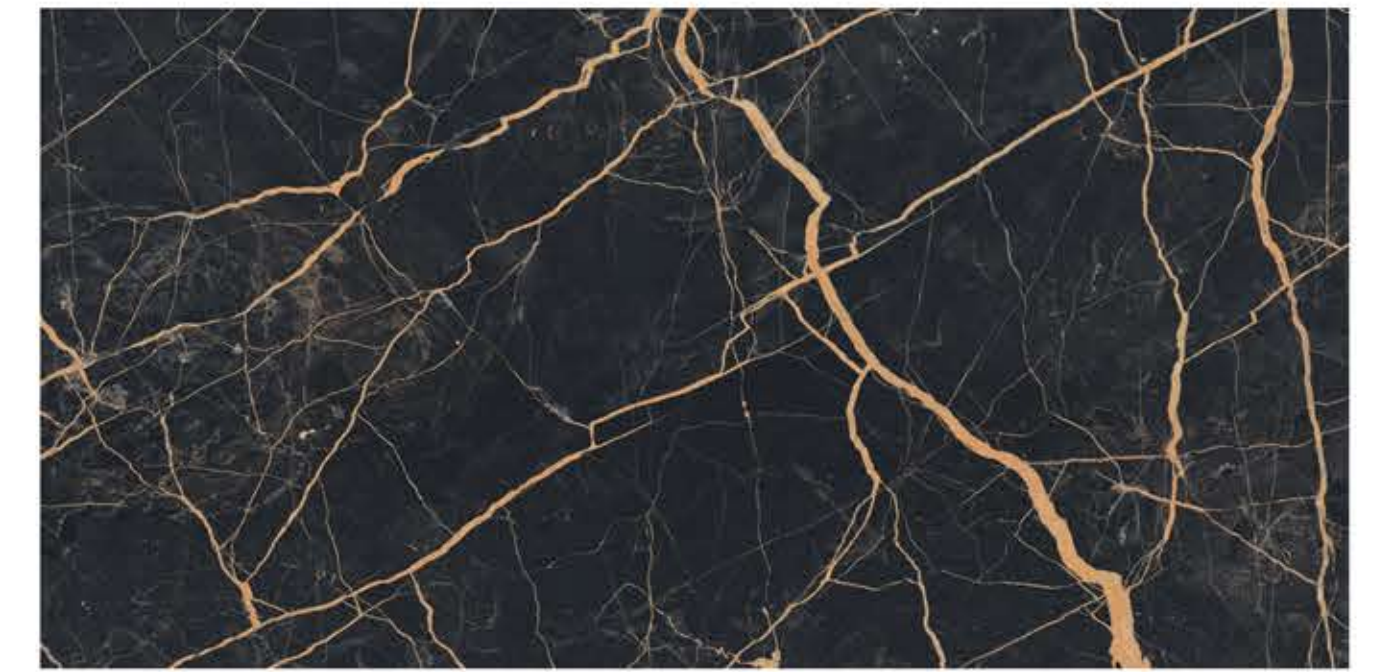

EMBRACE NERO

HIGH GLOSSY
FINISH

600x1200
MM

PGVT

LIGHT
WEIGHT

FACADES

RESIN-FREE

ZERO
MAINTENANCE

PRE-POLISHED

INSTALLATION
FRIENDLY

COMPACT BODY
/ HIGH MOR

ZERO POROSITY
ENSURING
ANTI-FUNGAL LIFE