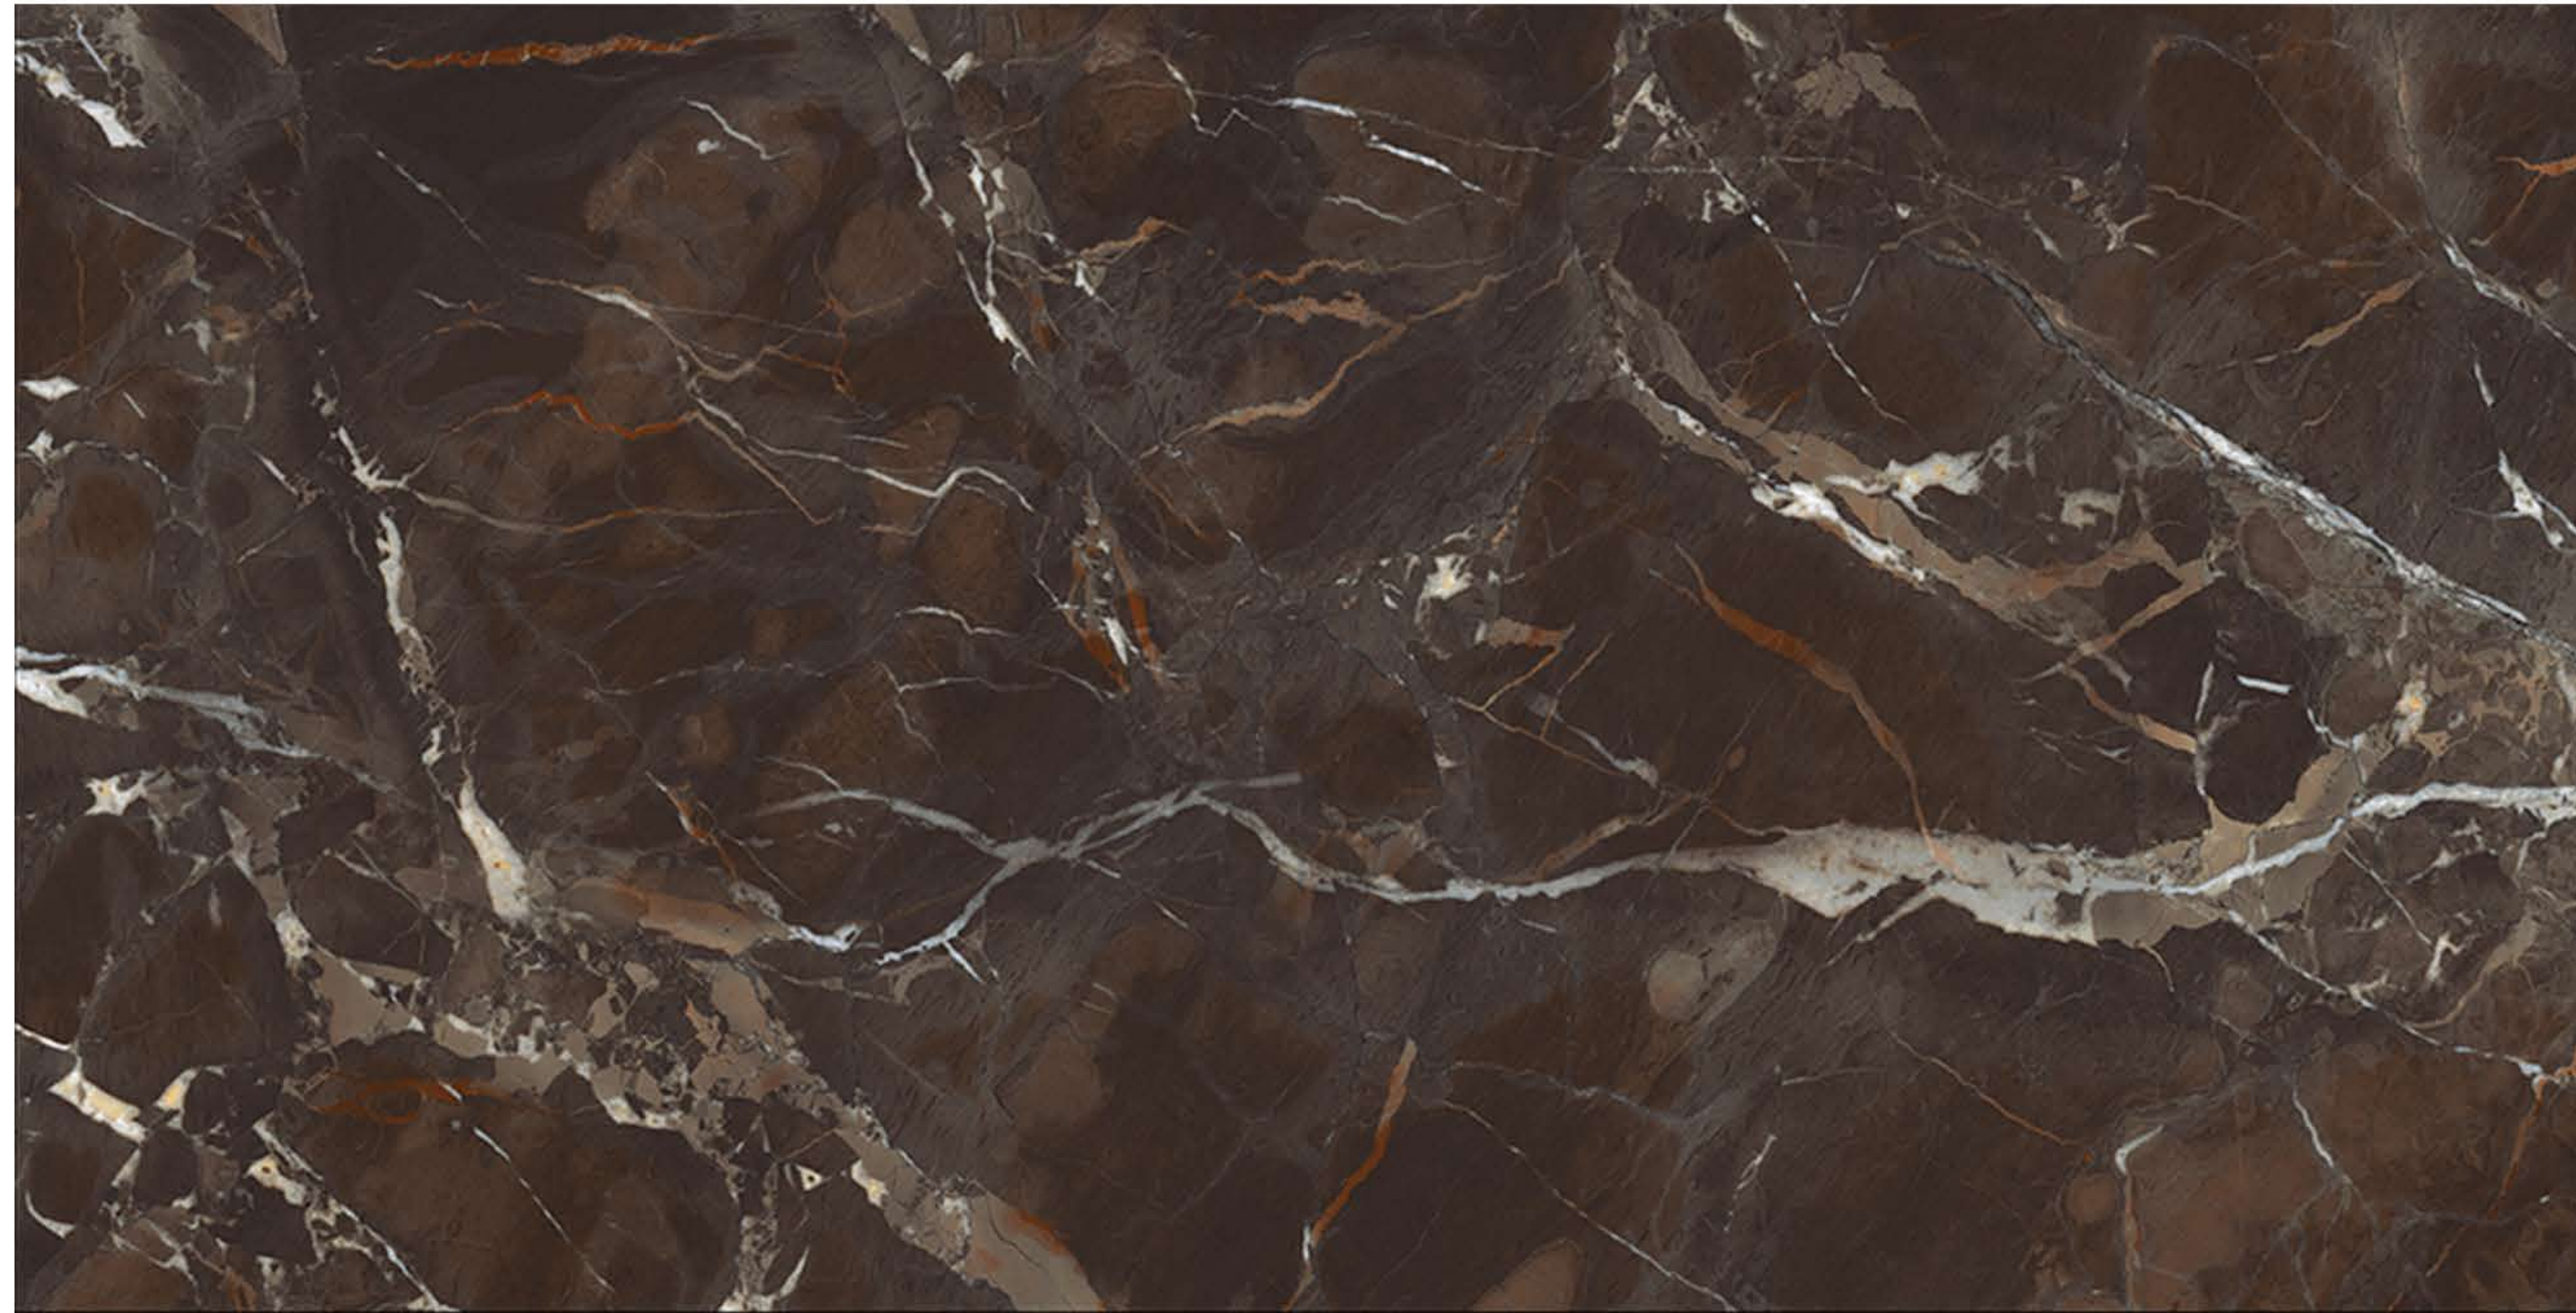

COMPACT BODY
/ HIGH MOR

ZERO POROSITY
ENSURING
ANTI-FUNGAL LIFE

IRIS BROWN

HIGH GLOSSY
FINISH

600x1200
MM

PGVT

LIGHT
WEIGHT

FACADES