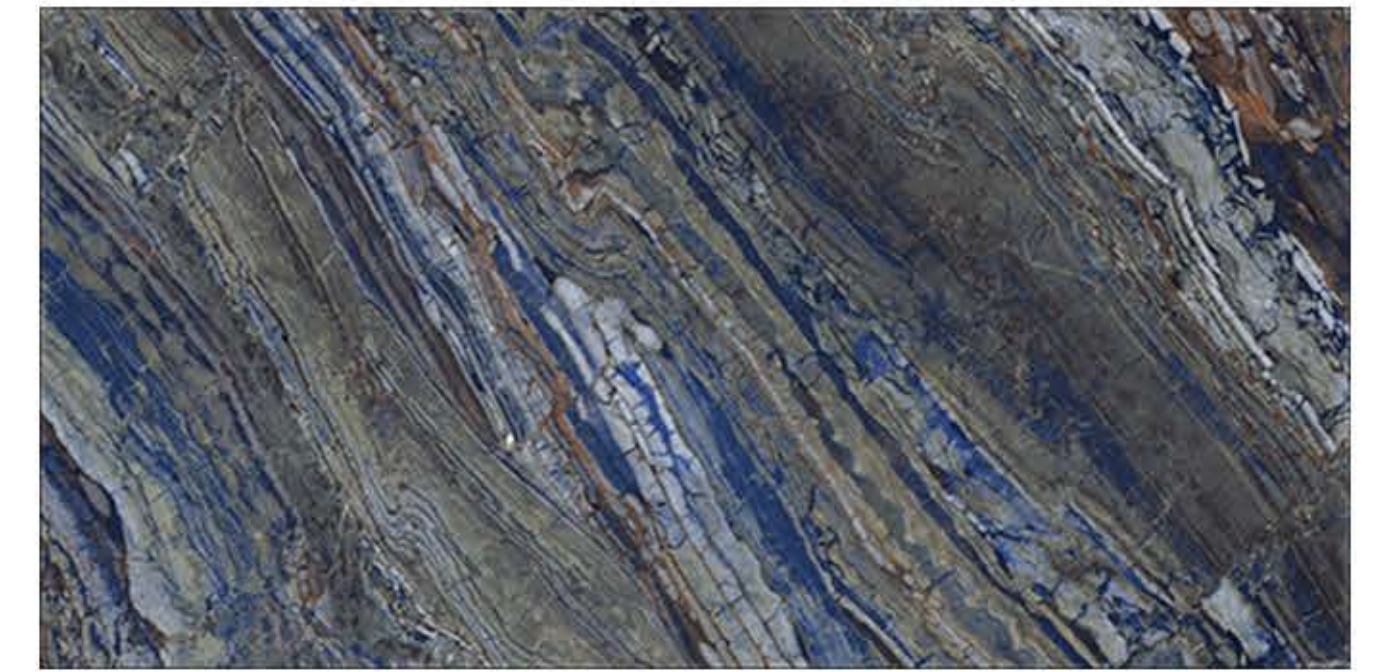

CASTELLO AZUL

HIGH GLOSSY
FINISH

600x1200
MM

PGVT

LIGHT
WEIGHT

FACADES

RESIN-FREE

ZERO
MAINTENANCE

PRE-POLISHED

INSTALLATION
FRIENDLY

COMPACT BODY
/ HIGH MOR

ZERO POROSITY
ENSURING
ANTI-FUNGAL LIFE