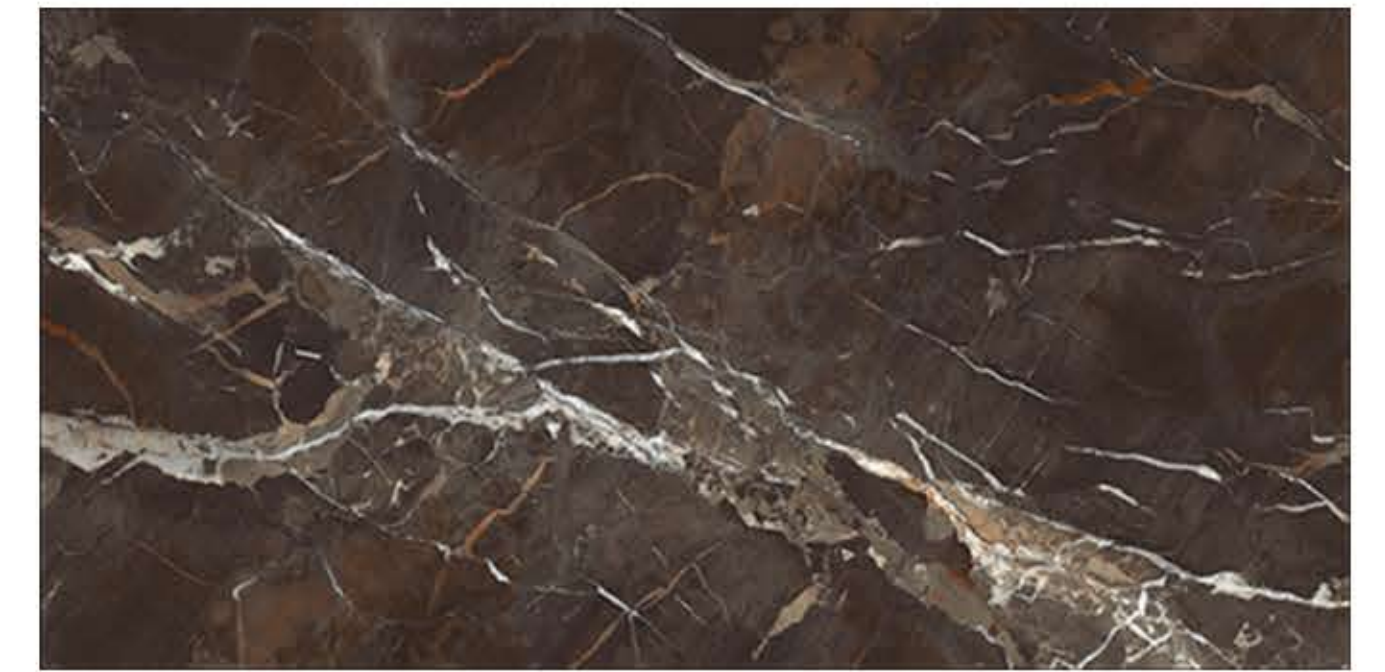

COMPACT BODY
/ HIGH MOR

ZERO POROSITY
ENSURING
ANTI-FUNGAL LIFE

IRIS BROWN

HIGH GLOSSY
FINISH

600x1200
MM

PGVT

LIGHT
WEIGHT

FACADES