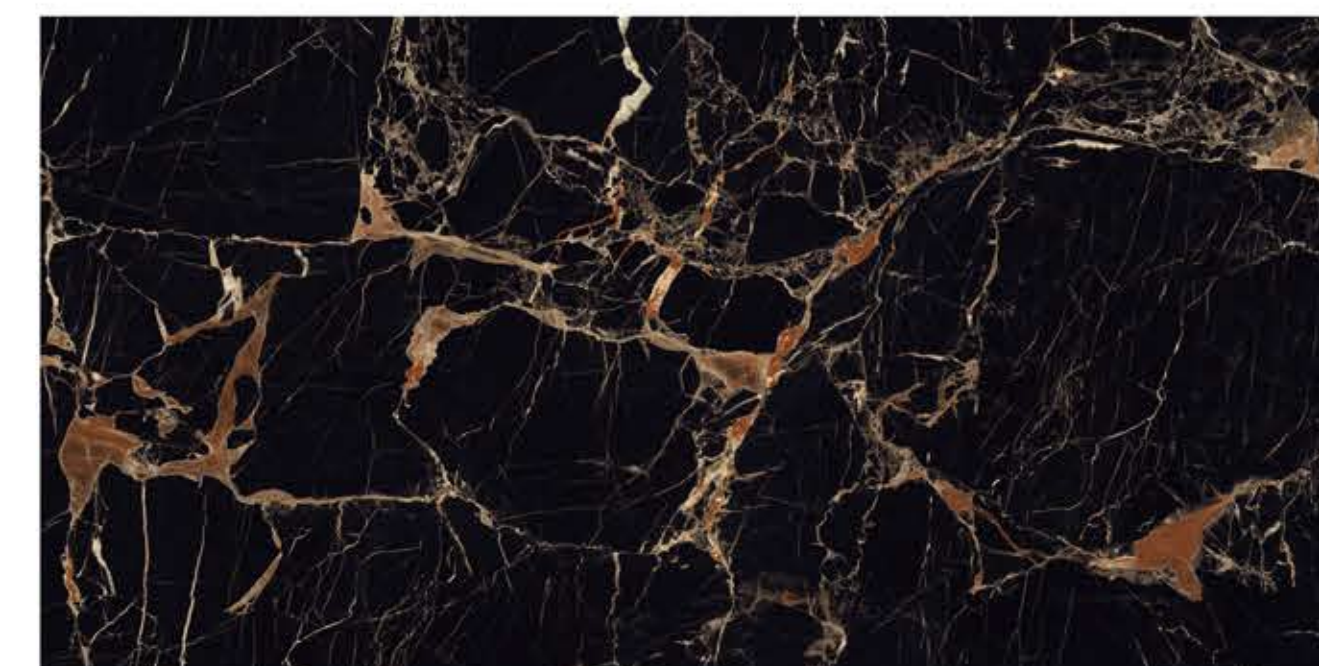

SAGON BLACK

HIGH GLOSSY
FINISH

600x1200
MM

PGVT

LIGHT
WEIGHT

FACADES

RESIN-FREE

ZERO
MAINTENANCE

PRE-POLISHED

INSTALLATION
FRIENDLY

COMPACT BODY
/ HIGH MOR

ZERO POROSITY
ENSURING
ANTI-FUNGAL LIFE