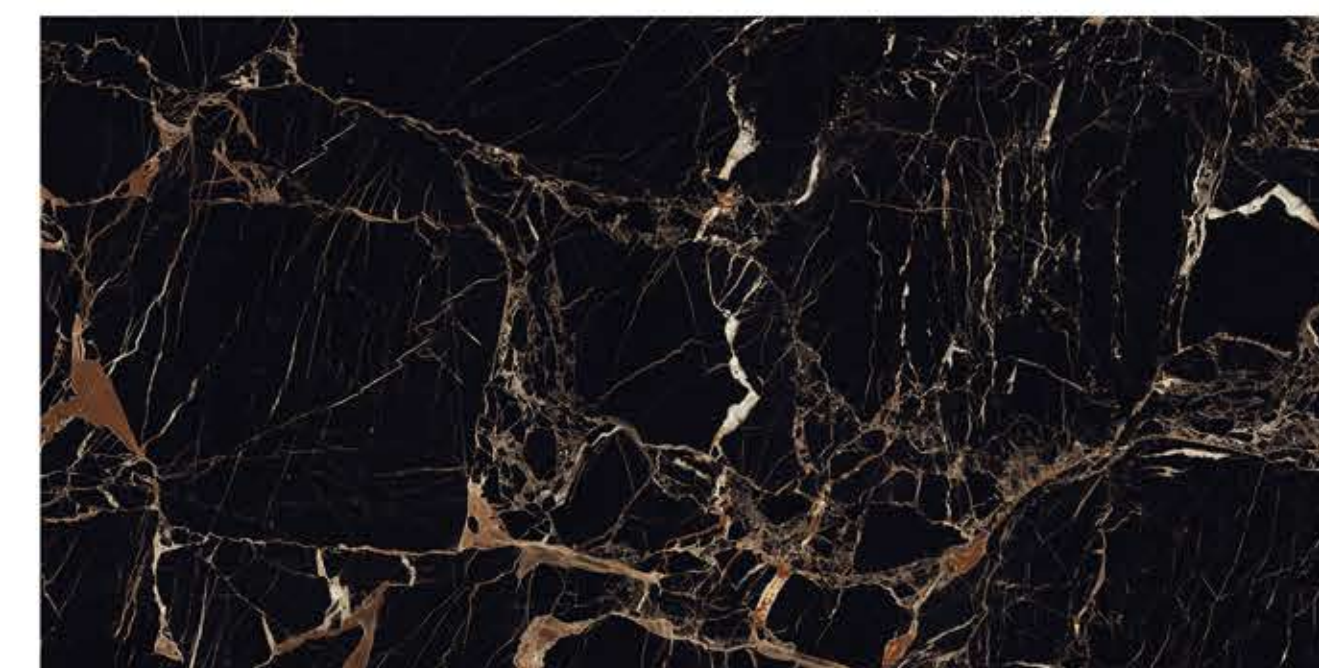

SAGON BLACK

HIGH GLOSSY
FINISH

600x1200
MM

PGVT

LIGHT
WEIGHT

FACADES

RESIN-FREE

ZERO
MAINTENANCE

PRE-POLISHED

INSTALLATION
FRIENDLY

COMPACT BODY
/ HIGH MOR

ZERO POROSITY
ENSURING
ANTI-FUNGAL LIFE