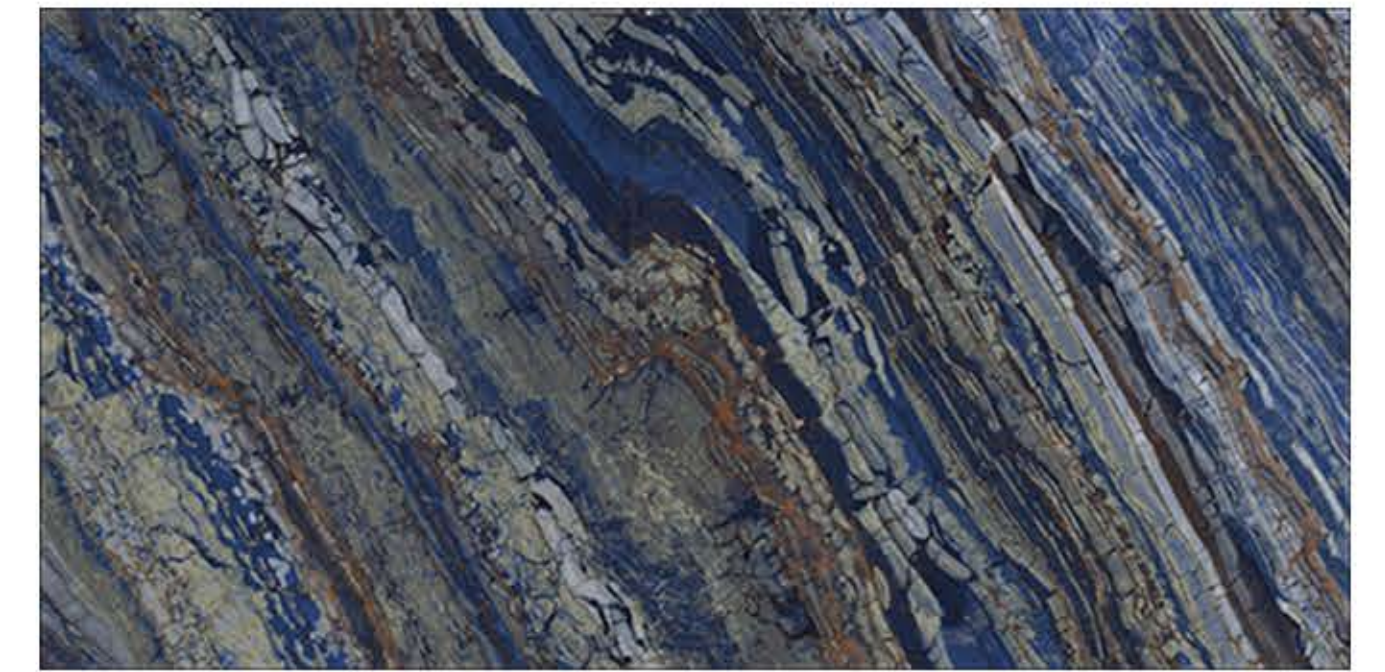

CASTELLO AZUL

HIGH GLOSSY
FINISH

600x1200
MM

PGVT

LIGHT
WEIGHT

FACADES

RESIN-FREE

ZERO
MAINTENANCE

PRE-POLISHED

INSTALLATION
FRIENDLY

COMPACT BODY
/ HIGH MOR

ZERO POROSITY
ENSURING
ANTI-FUNGAL LIFE