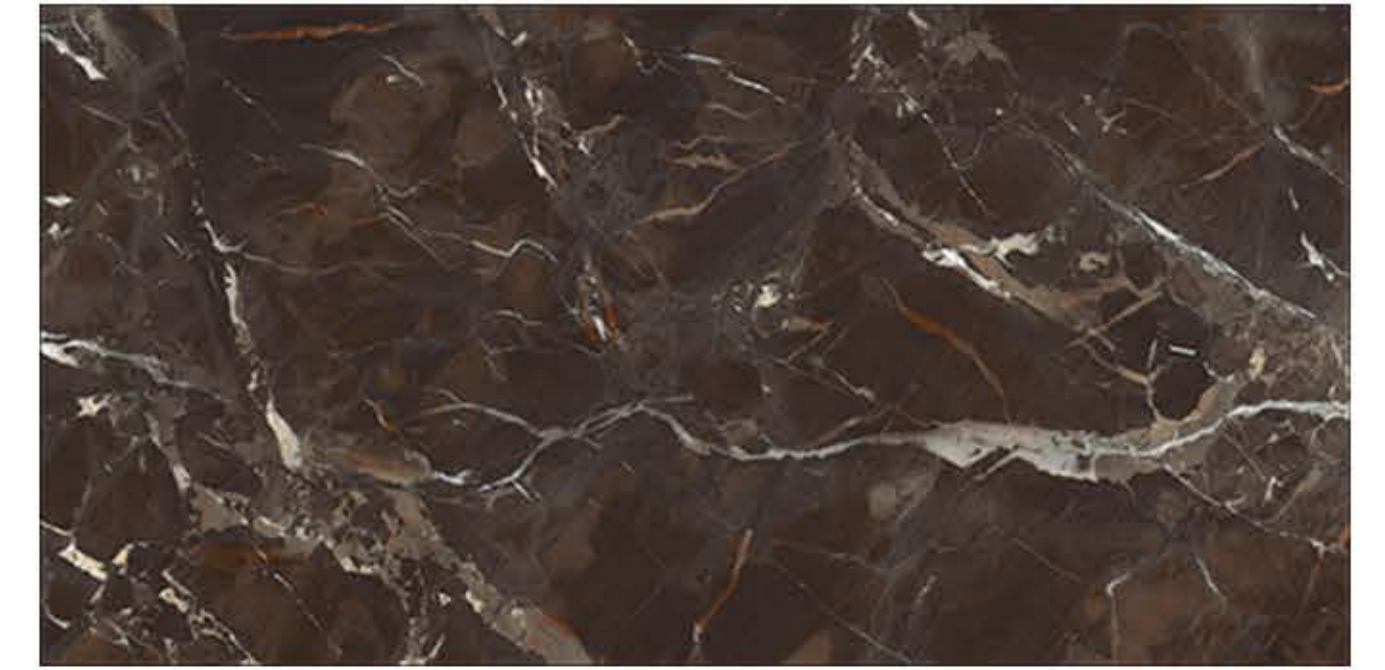

COMPACT BODY
/ HIGH MOR

ZERO POROSITY
ENSURING
ANTI-FUNGAL LIFE

IRIS BROWN

HIGH GLOSSY
FINISH

600x1200
MM

PGVT

LIGHT
WEIGHT

FACADES