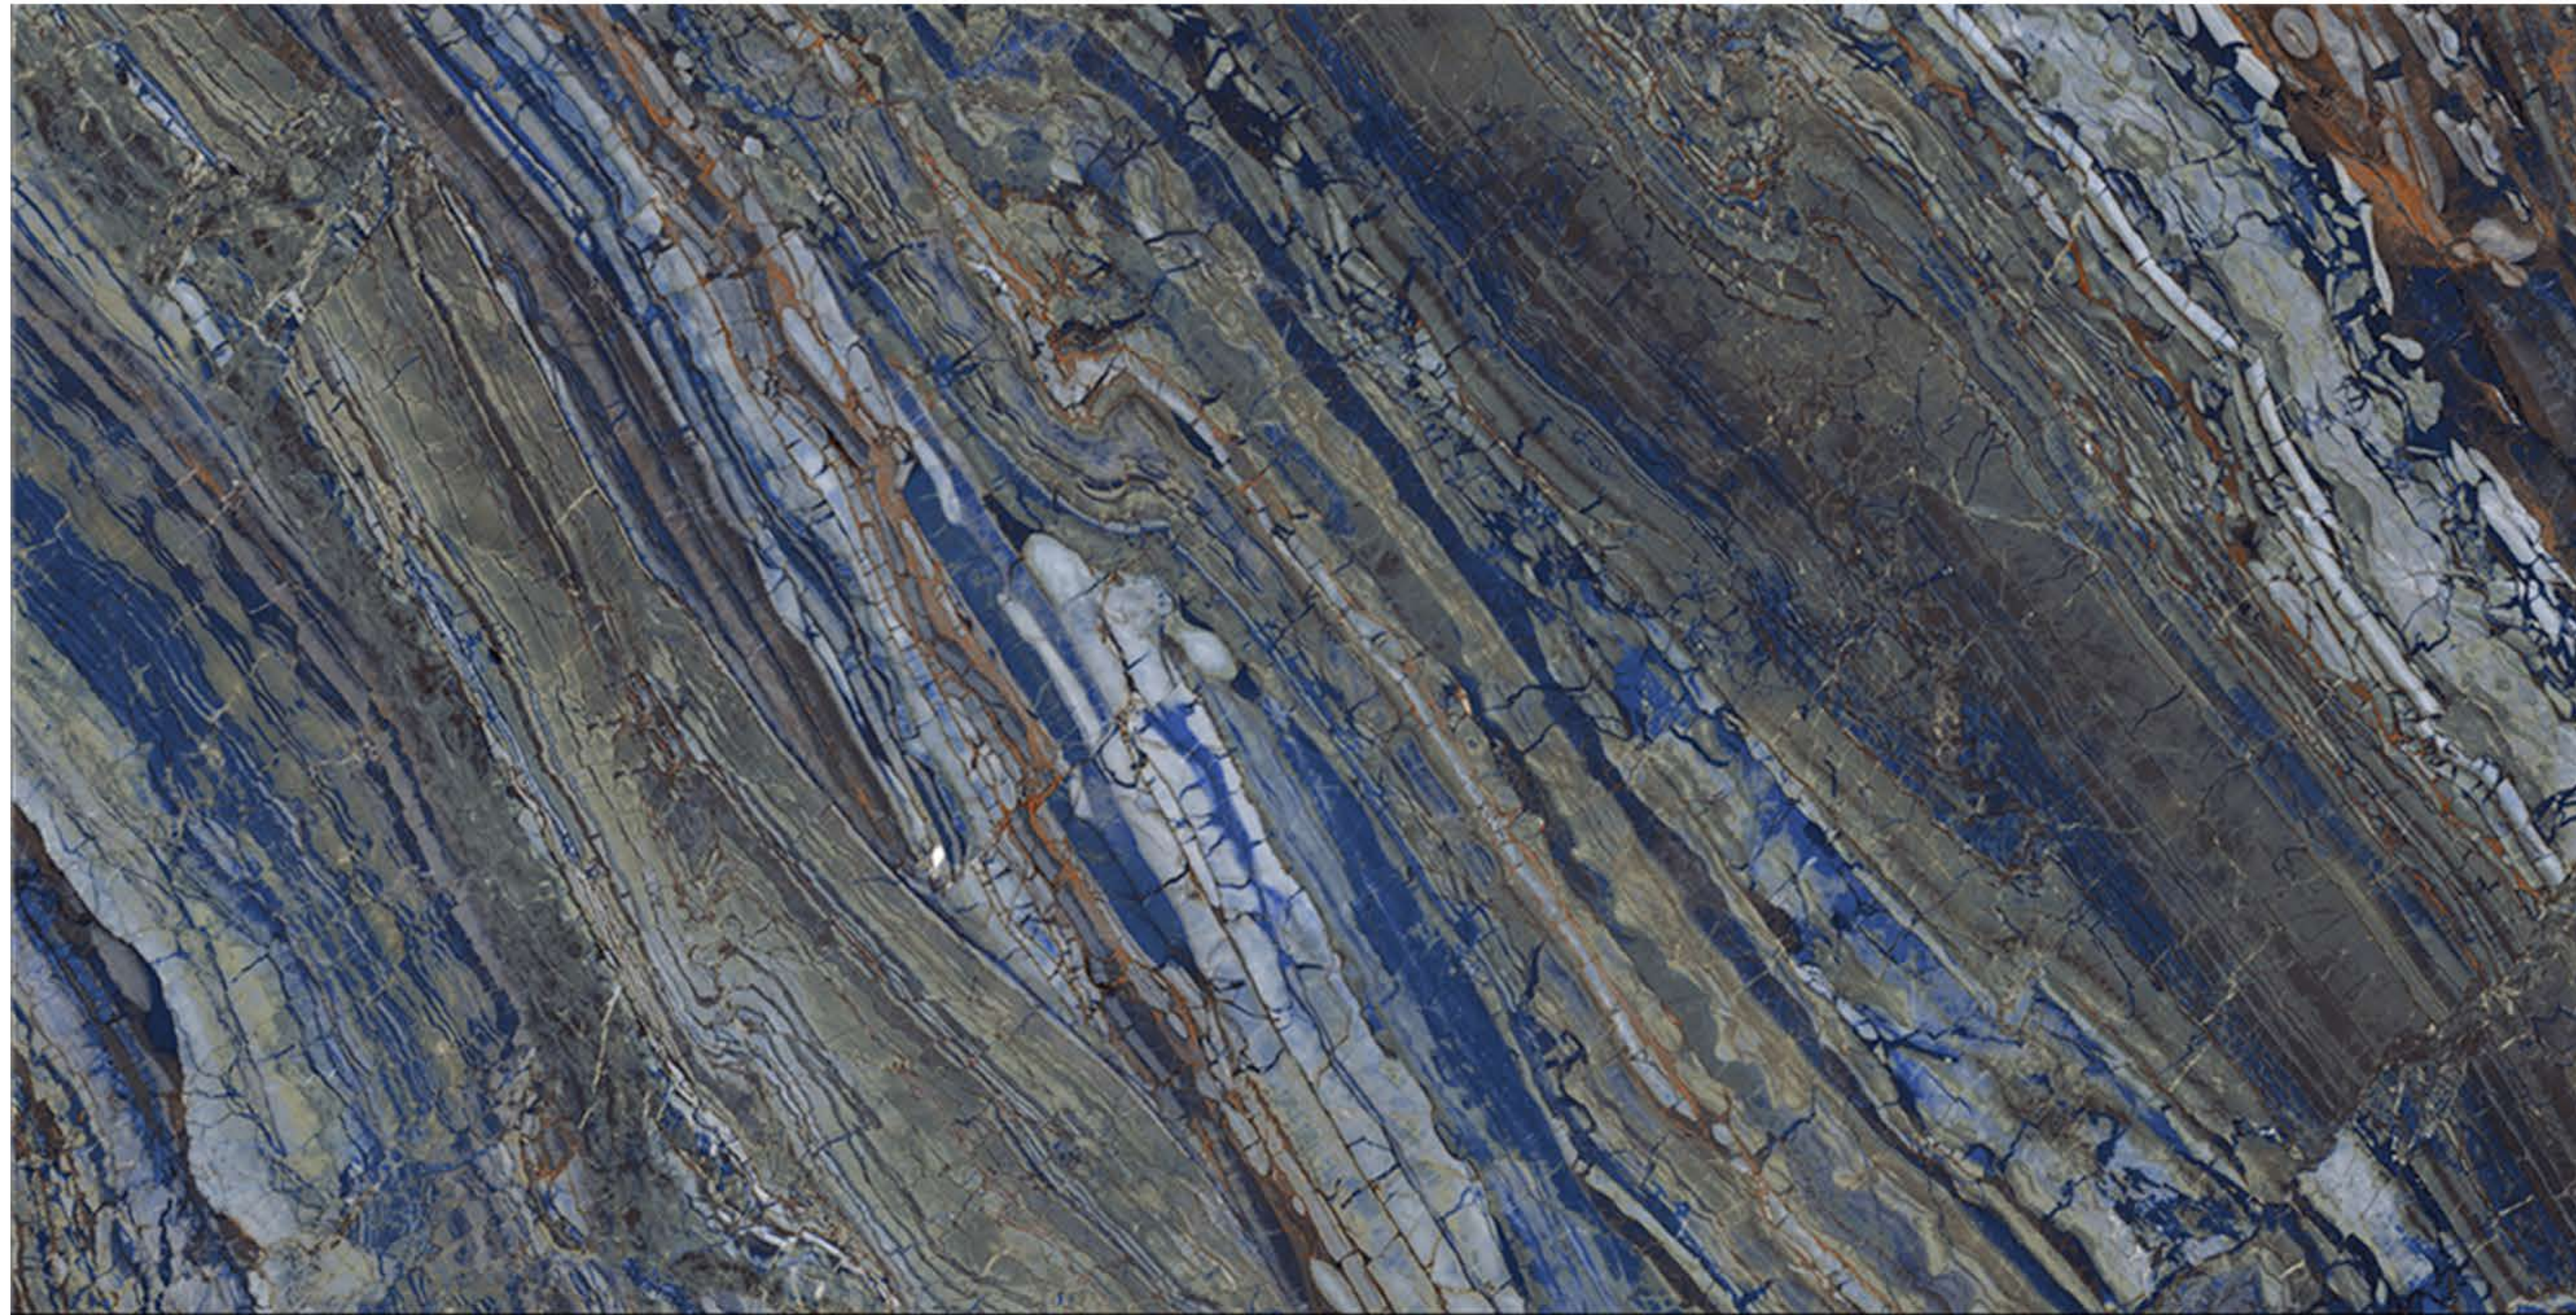

CASTELLO AZUL

HIGH GLOSSY
FINISH

600x1200
MM

PGVT

LIGHT
WEIGHT

FACADES

RESIN-FREE

ZERO
MAINTENANCE

PRE-POLISHED

INSTALLATION
FRIENDLY

COMPACT BODY
/ HIGH MOR

ZERO POROSITY
ENSURING
ANTI-FUNGAL LIFE