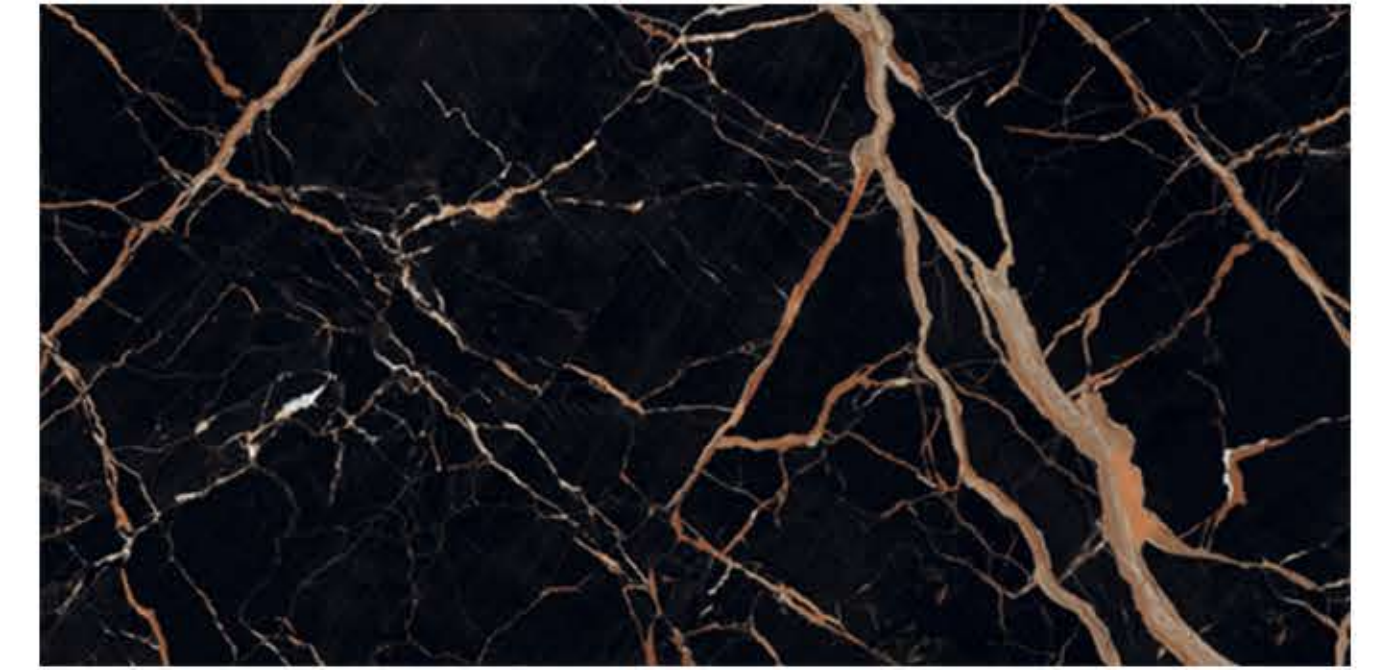

ESTORIA BLACK

HIGH GLOSSY
FINISH

600x1200
MM

PGVT

LIGHT
WEIGHT

FACADES

RESIN-FREE

ZERO
MAINTENANCE

PRE-POLISHED

INSTALLATION
FRIENDLY

COMPACT BODY
/ HIGH MOR

ZERO POROSITY
ENSURING
ANTI-FUNGAL LIFE