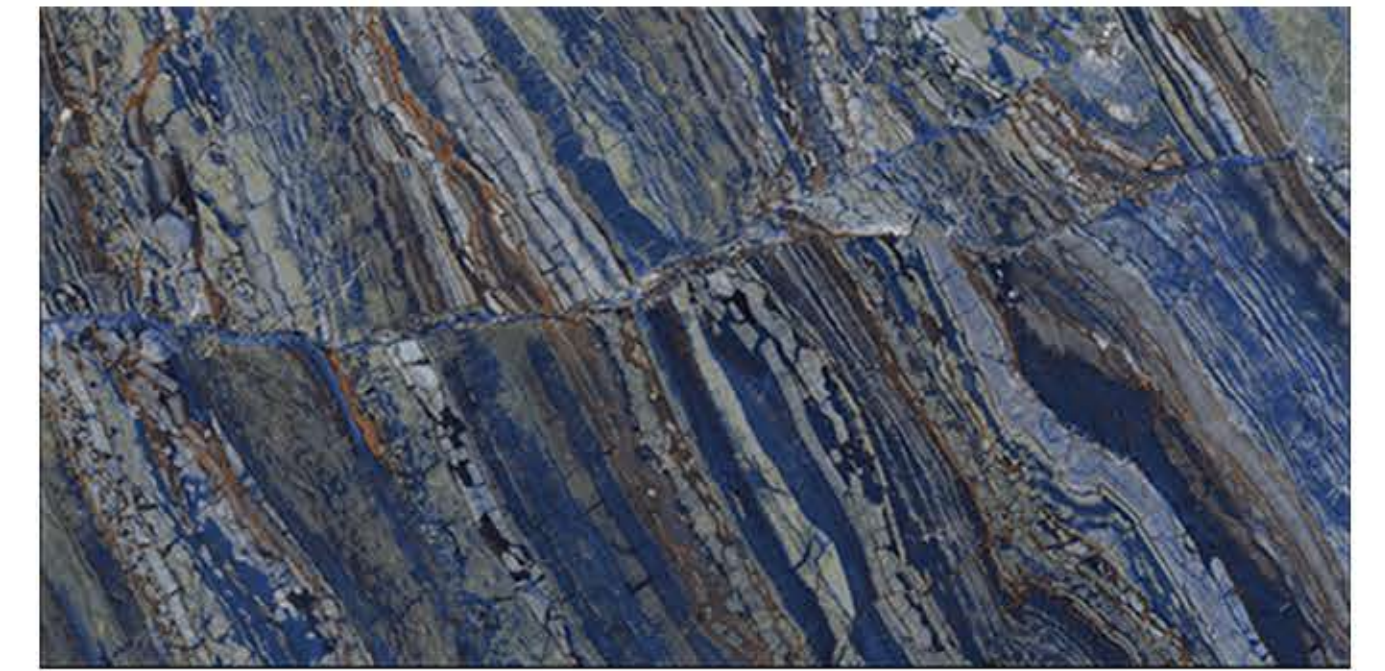

CASTELLO AZUL

HIGH GLOSSY
FINISH

600x1200
MM

PGVT

LIGHT
WEIGHT

FACADES

RESIN-FREE

ZERO
MAINTENANCE

PRE-POLISHED

INSTALLATION
FRIENDLY

COMPACT BODY
/ HIGH MOR

ZERO POROSITY
ENSURING
ANTI-FUNGAL LIFE