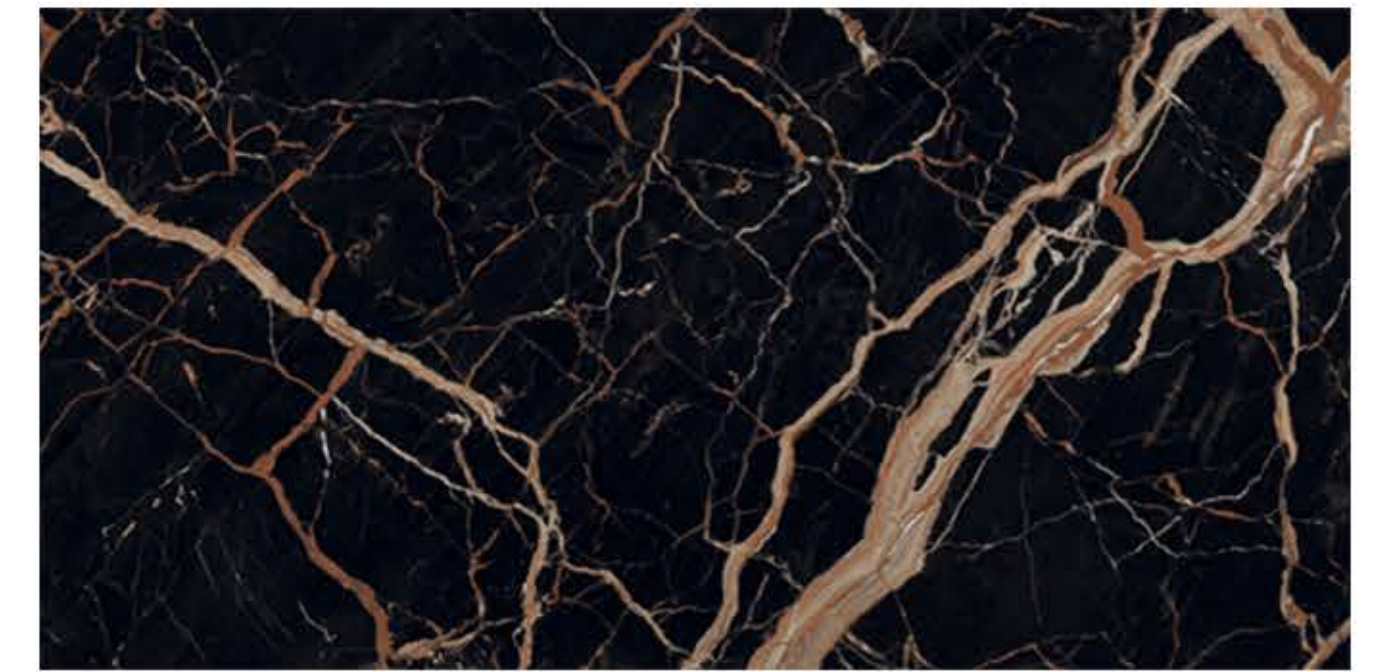

ESTORIA BLACK

HIGH GLOSSY
FINISH

600x1200
MM

PGVT

LIGHT
WEIGHT

FACADES

RESIN-FREE

ZERO
MAINTENANCE

PRE-POLISHED

INSTALLATION
FRIENDLY

COMPACT BODY
/ HIGH MOR

ZERO POROSITY
ENSURING
ANTI-FUNGAL LIFE