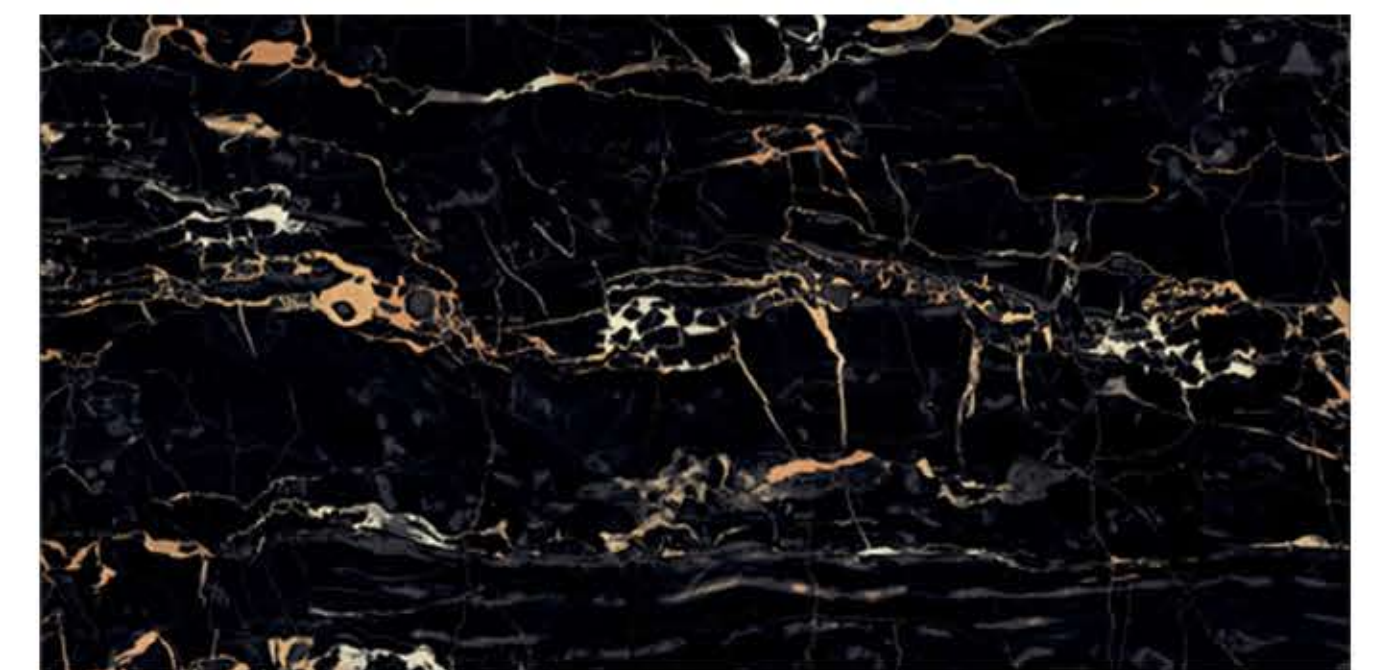

ZERO POROSITY
ENSURING
ANTI-FUNGAL LIFE

PORTORO BLACK

HIGH GLOSSY
FINISH

600x1200
MM

PGVT

LIGHT
WEIGHT

FACADES

RESIN-FREE