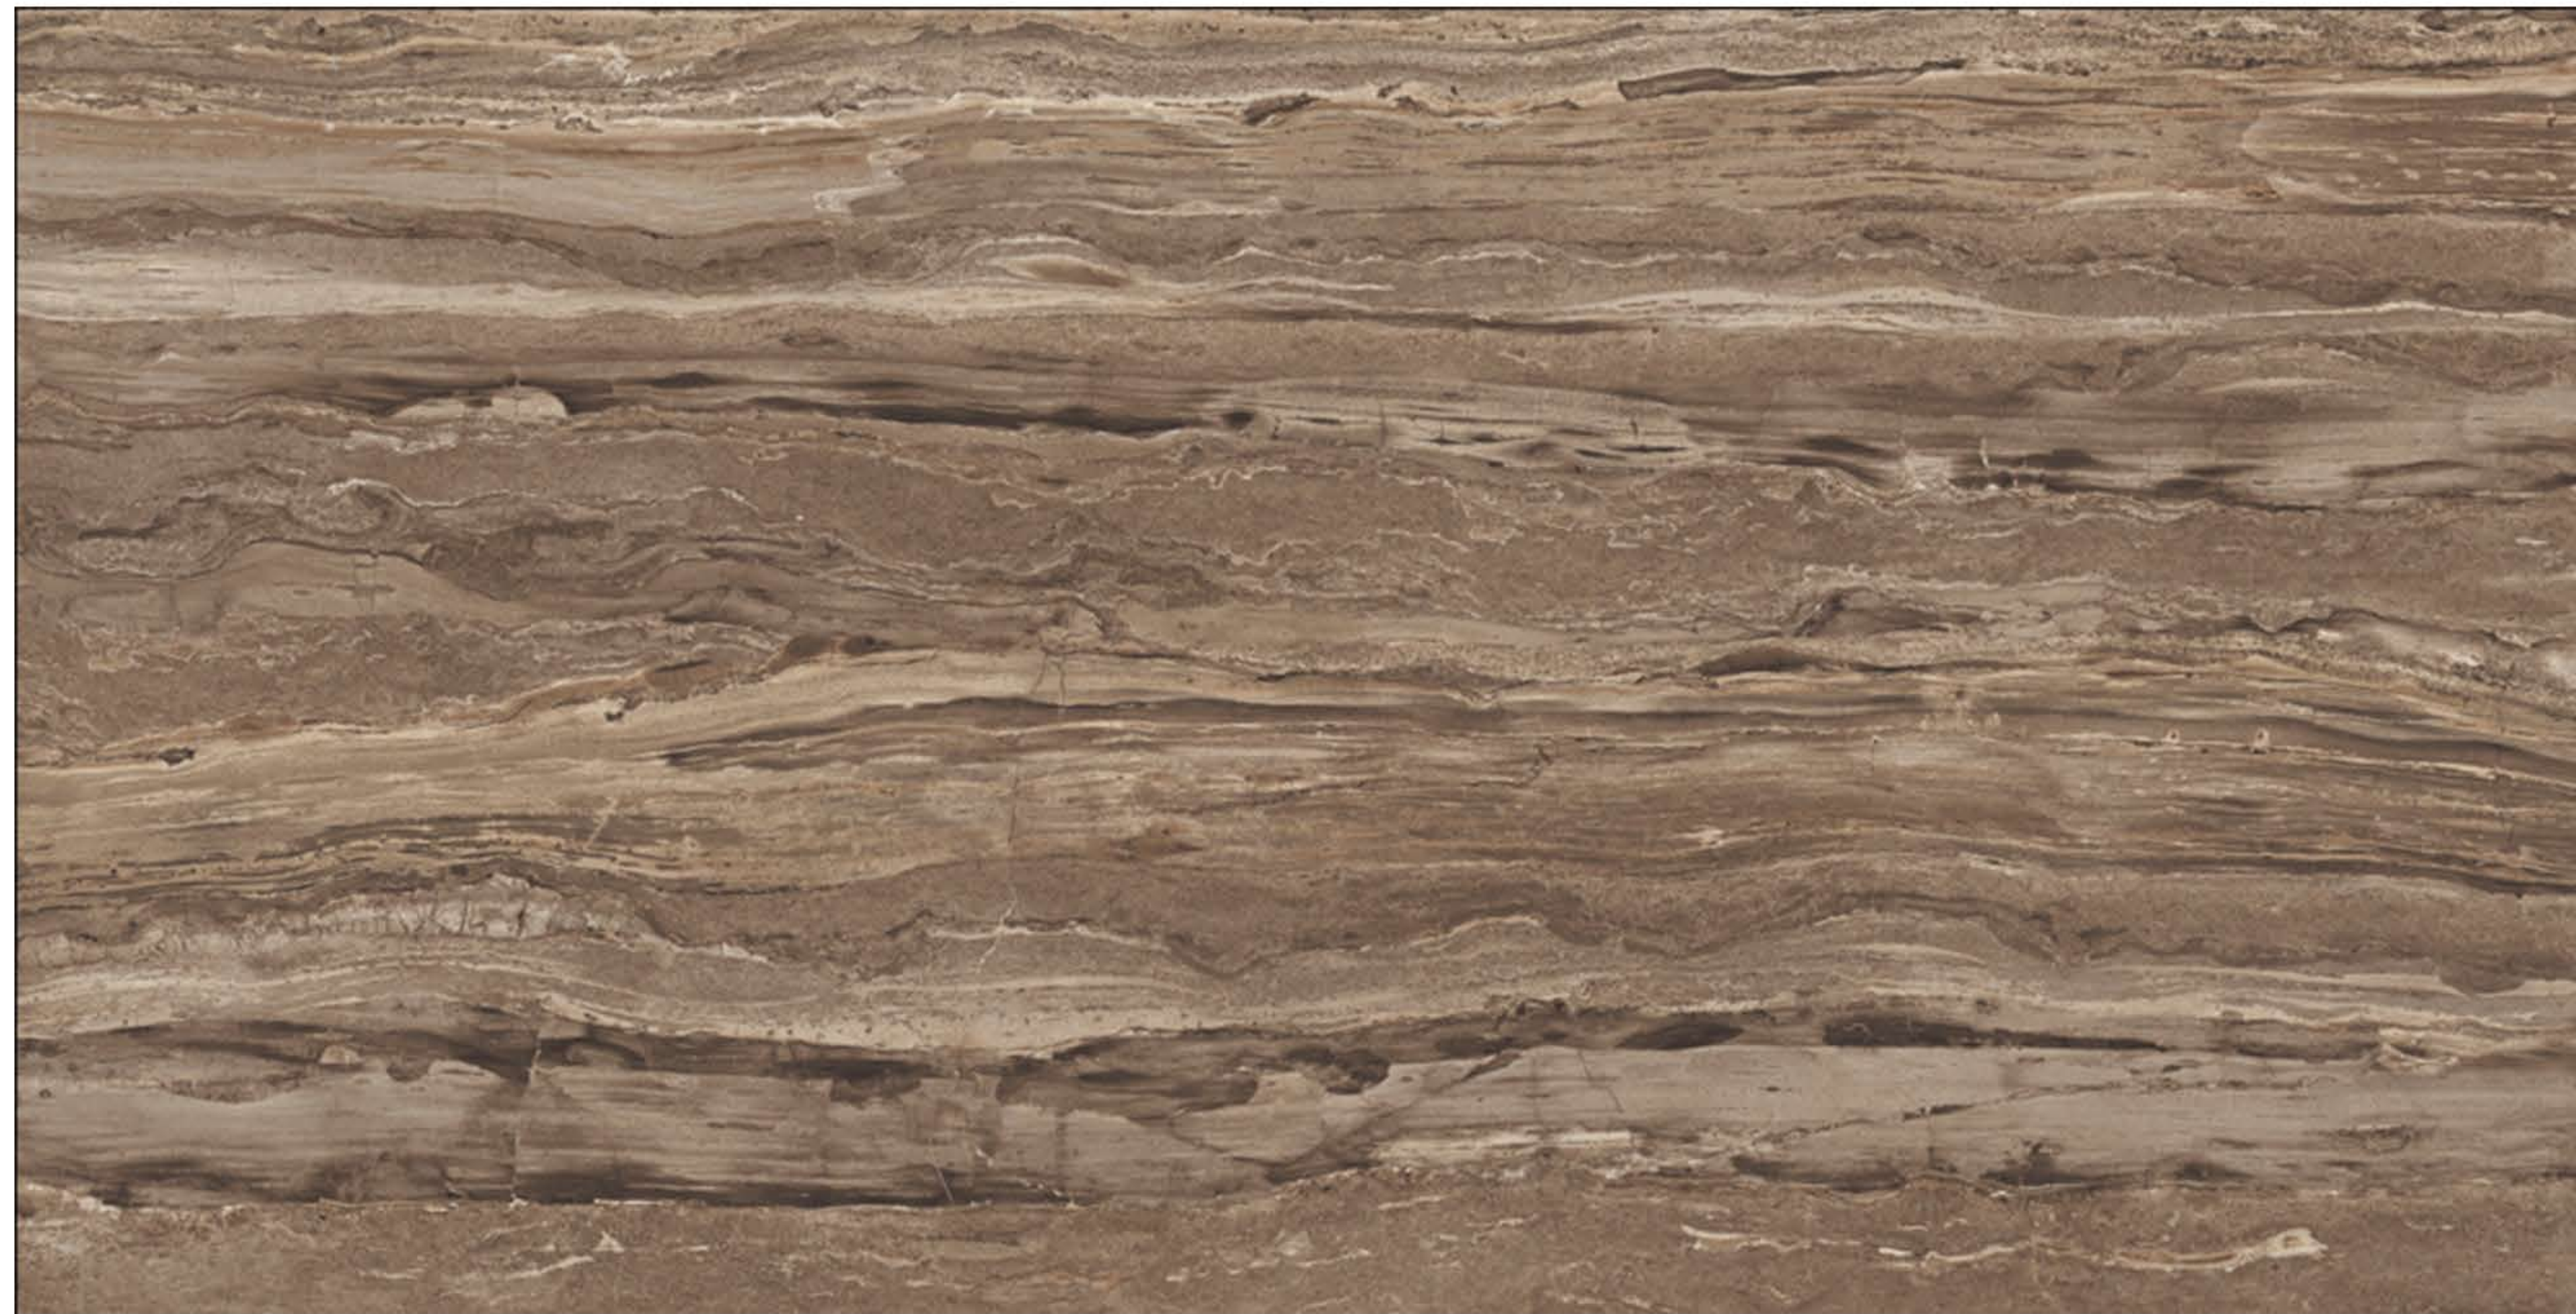

TORONTO BROWN

HIGH GLOSSY
FINISH

600x1200
MM

PGVT

LIGHT
WEIGHT

FACADES

RESIN-FREE

ZERO
MAINTENANCE

PRE-POLISHED

INSTALLATION
FRIENDLY

COMPACT BODY
/ HIGH MOR

ZERO POROSITY
ENSURING
ANTI-FUNGAL LIFE