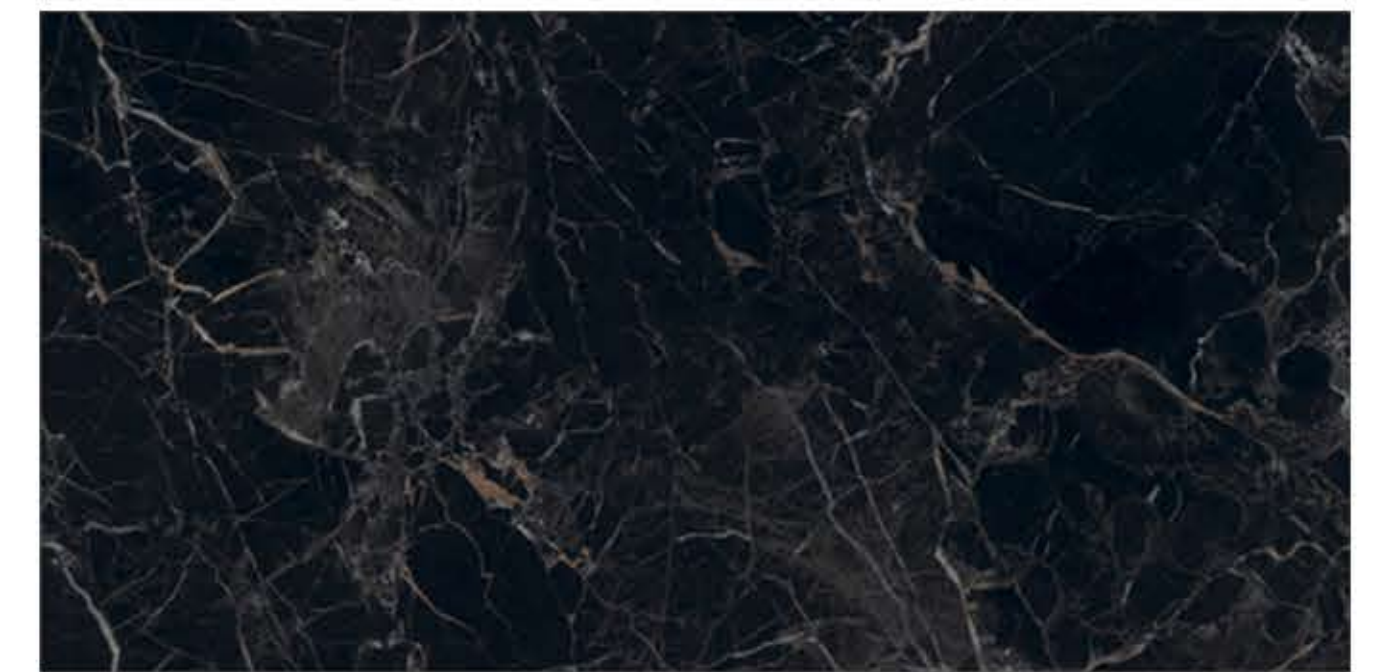

INSTALLATION
FRIENDLY

COMPACT BODY
/ HIGH MOR

ZERO POROSITY
ENSURING
ANTI-FUNGAL LIFE

COSTA BLACK

HIGH GLOSSY
FINISH

600x1200
MM

PGVT

LIGHT
WEIGHT