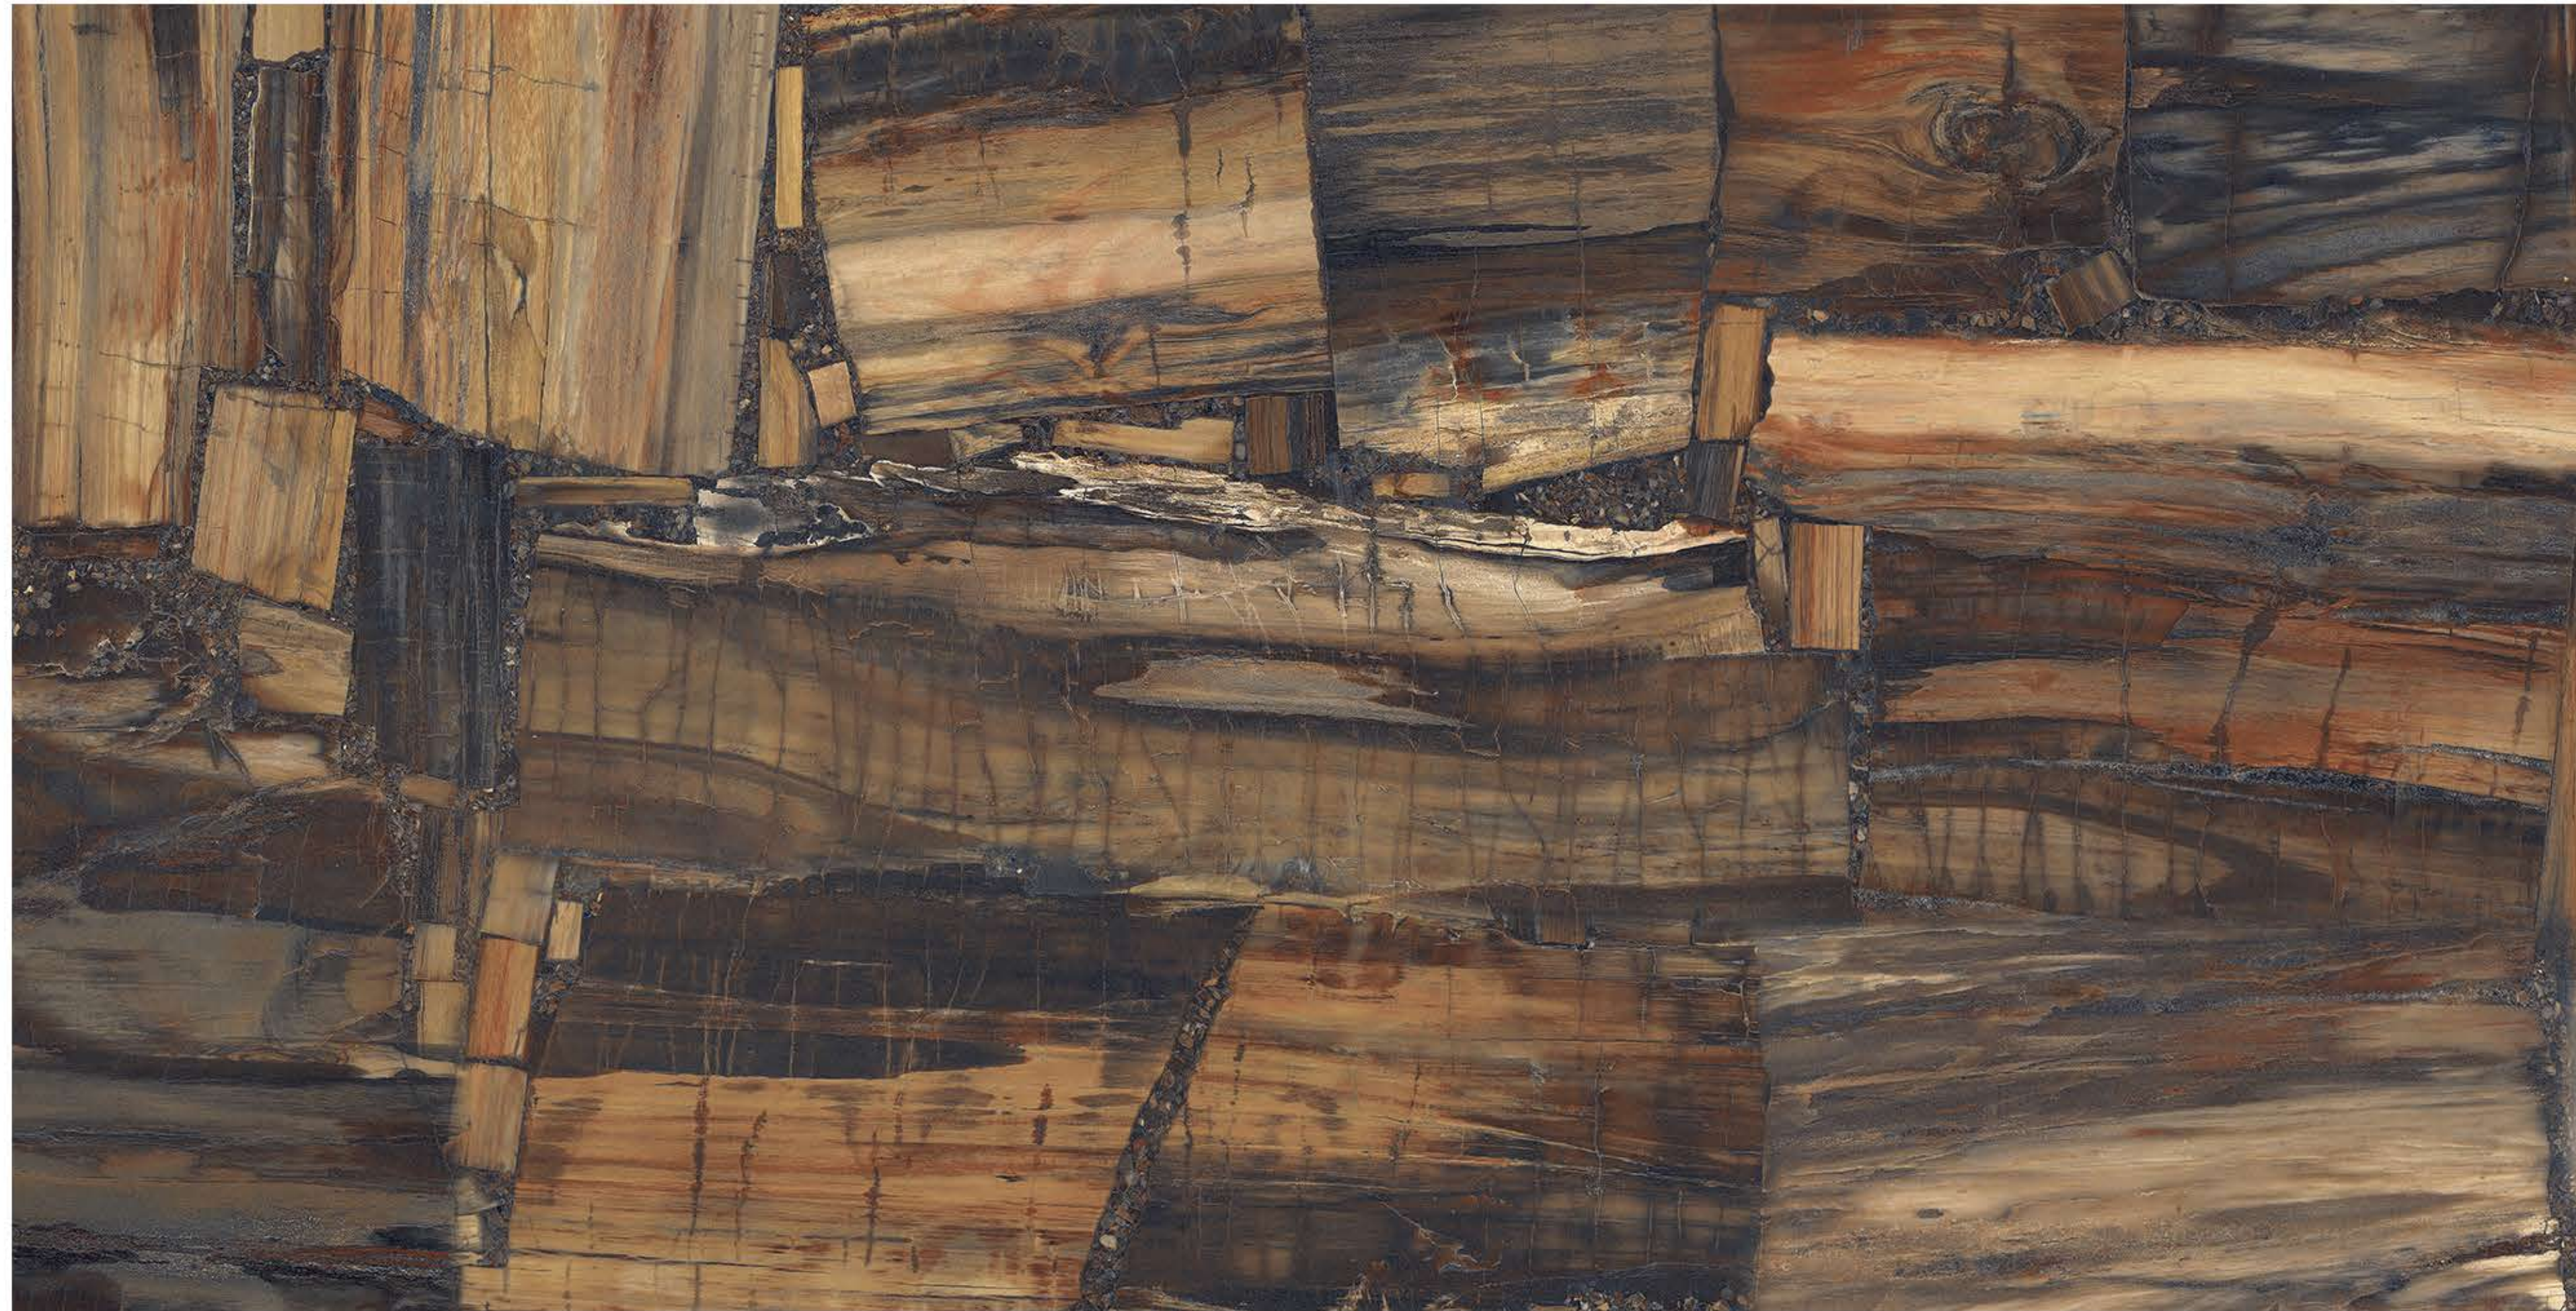

EARTH WOOD NATURAL

HIGH GLOSSY
FINISH

600x1200
MM

PGVT

LIGHT
WEIGHT

FACADES

RESIN-FREE

ZERO
MAINTENANCE

PRE-POLISHED

INSTALLATION
FRIENDLY

COMPACT BODY
/ HIGH MOR

ZERO POROSITY
ENSURING
ANTI-FUNGAL LIFE