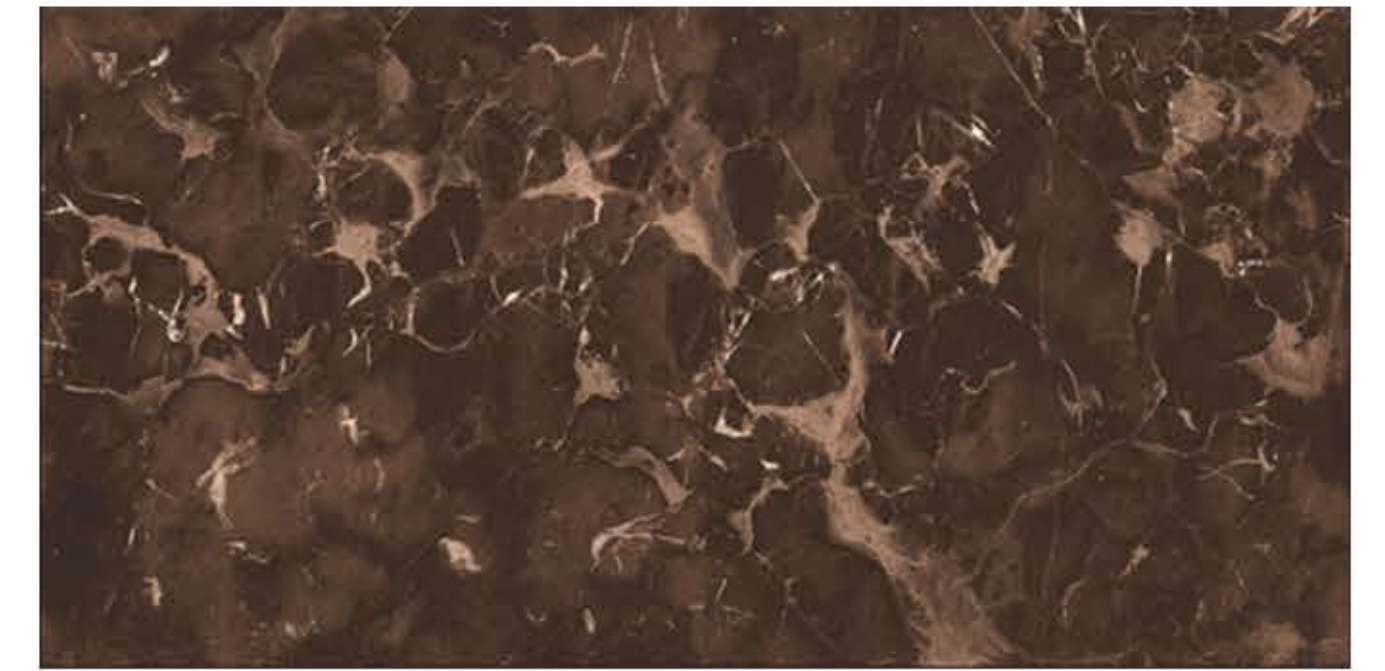

FANTASY BROWN

HIGH GLOSSY
FINISH

600x1200
MM

PGVT

LIGHT
WEIGHT

FACADES

RESIN-FREE

ZERO
MAINTENANCE

PRE-POLISHED

INSTALLATION
FRIENDLY

COMPACT BODY
/ HIGH MOR

ZERO POROSITY
ENSURING
ANTI-FUNGAL LIFE