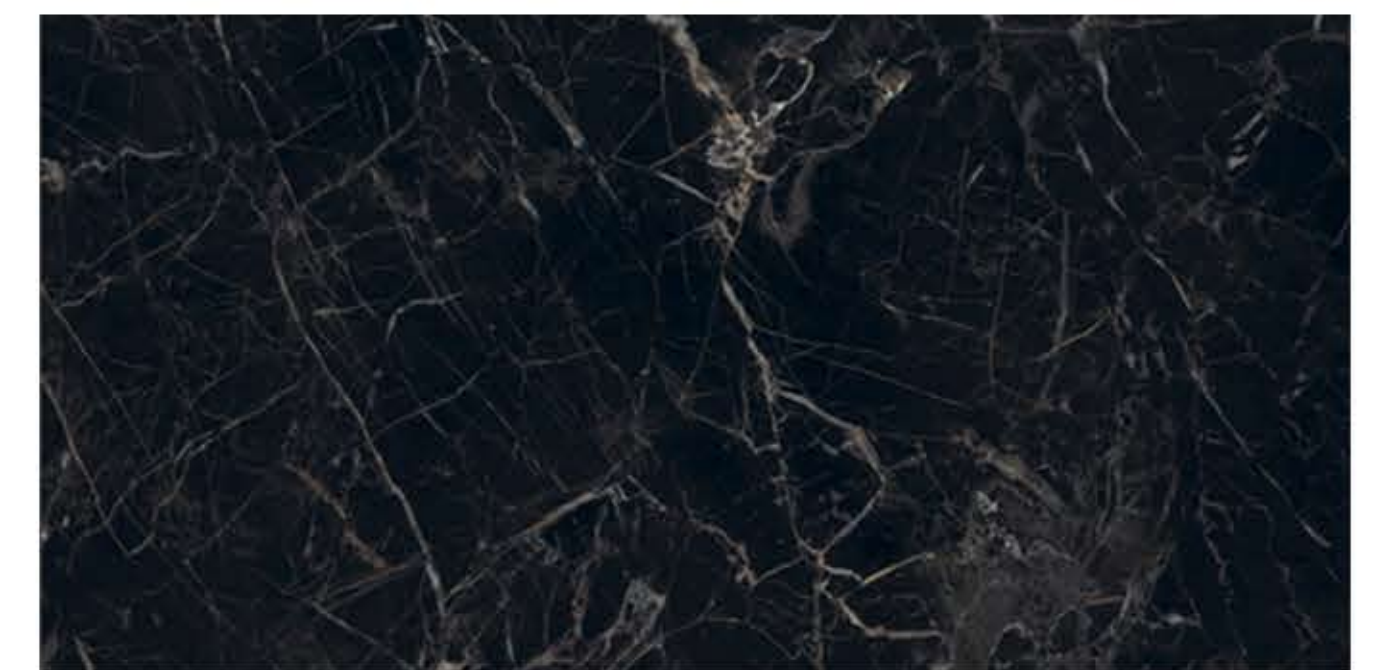

INSTALLATION
FRIENDLY

COMPACT BODY
/ HIGH MOR

ZERO POROSITY
ENSURING
ANTI-FUNGAL LIFE

COSTA BLACK

HIGH GLOSSY
FINISH

600x1200
MM

PGVT

LIGHT
WEIGHT