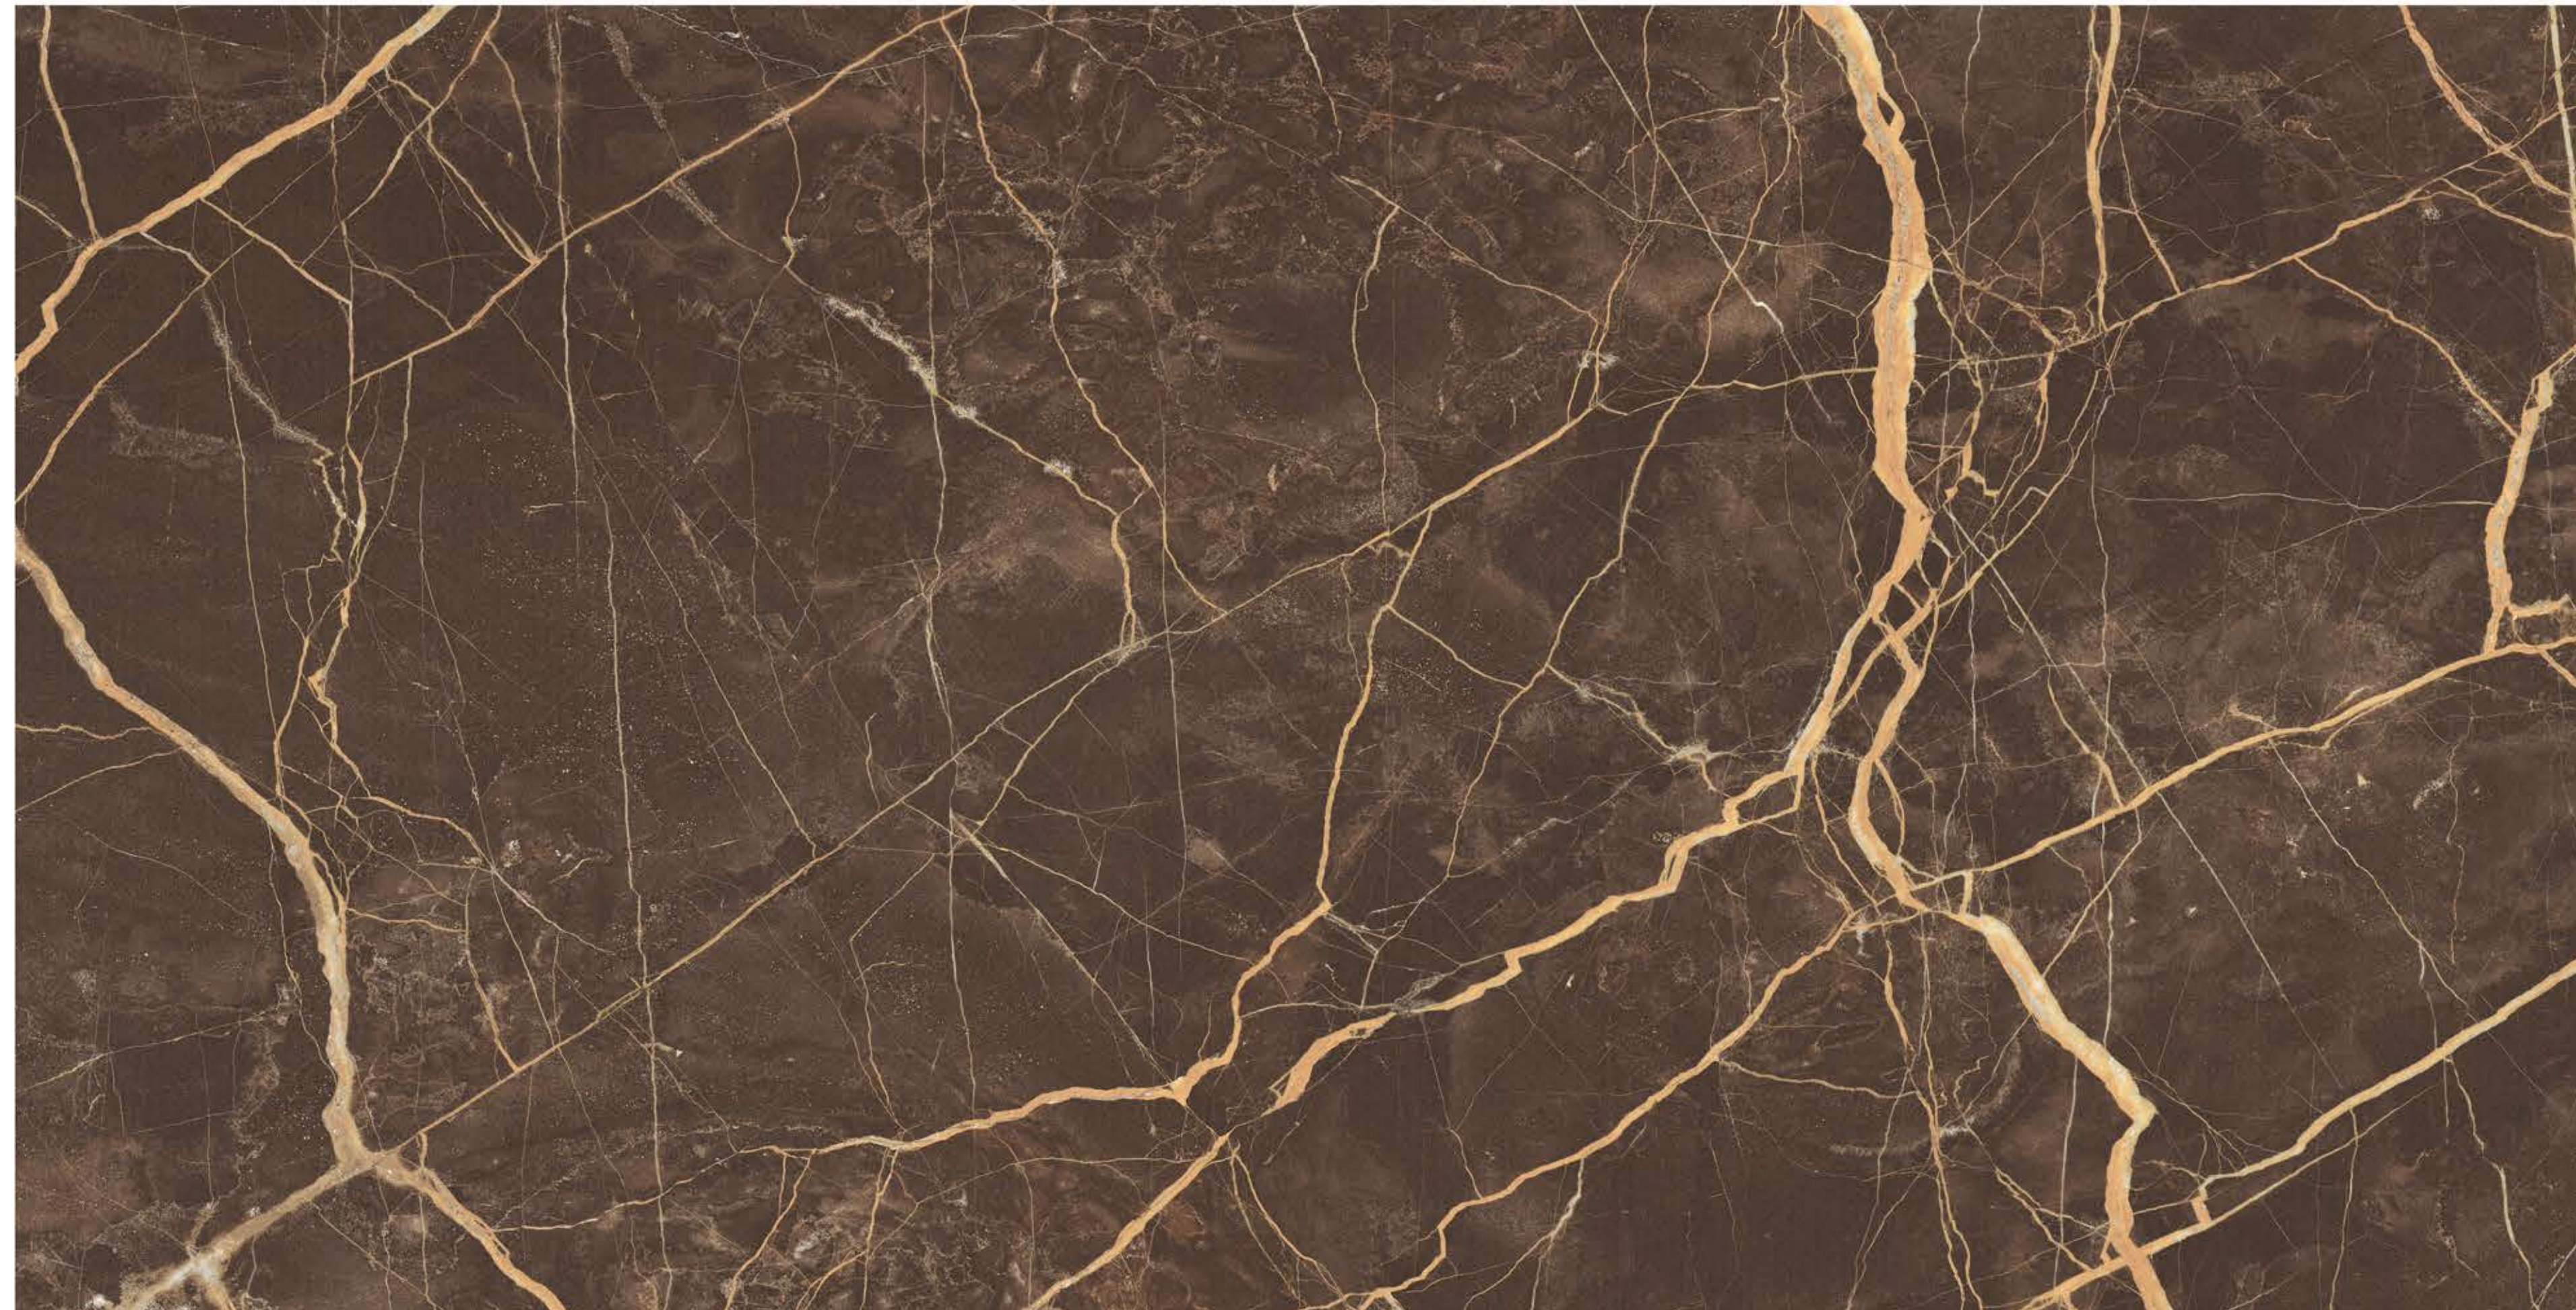

COMPACT BODY
/ HIGH MOR

ZERO POROSITY
ENSURING
ANTI-FUNGAL LIFE

EMBRACE BROWN

HIGH GLOSSY
FINISH

600x1200
MM

PGVT

LIGHT
WEIGHT

FACADES