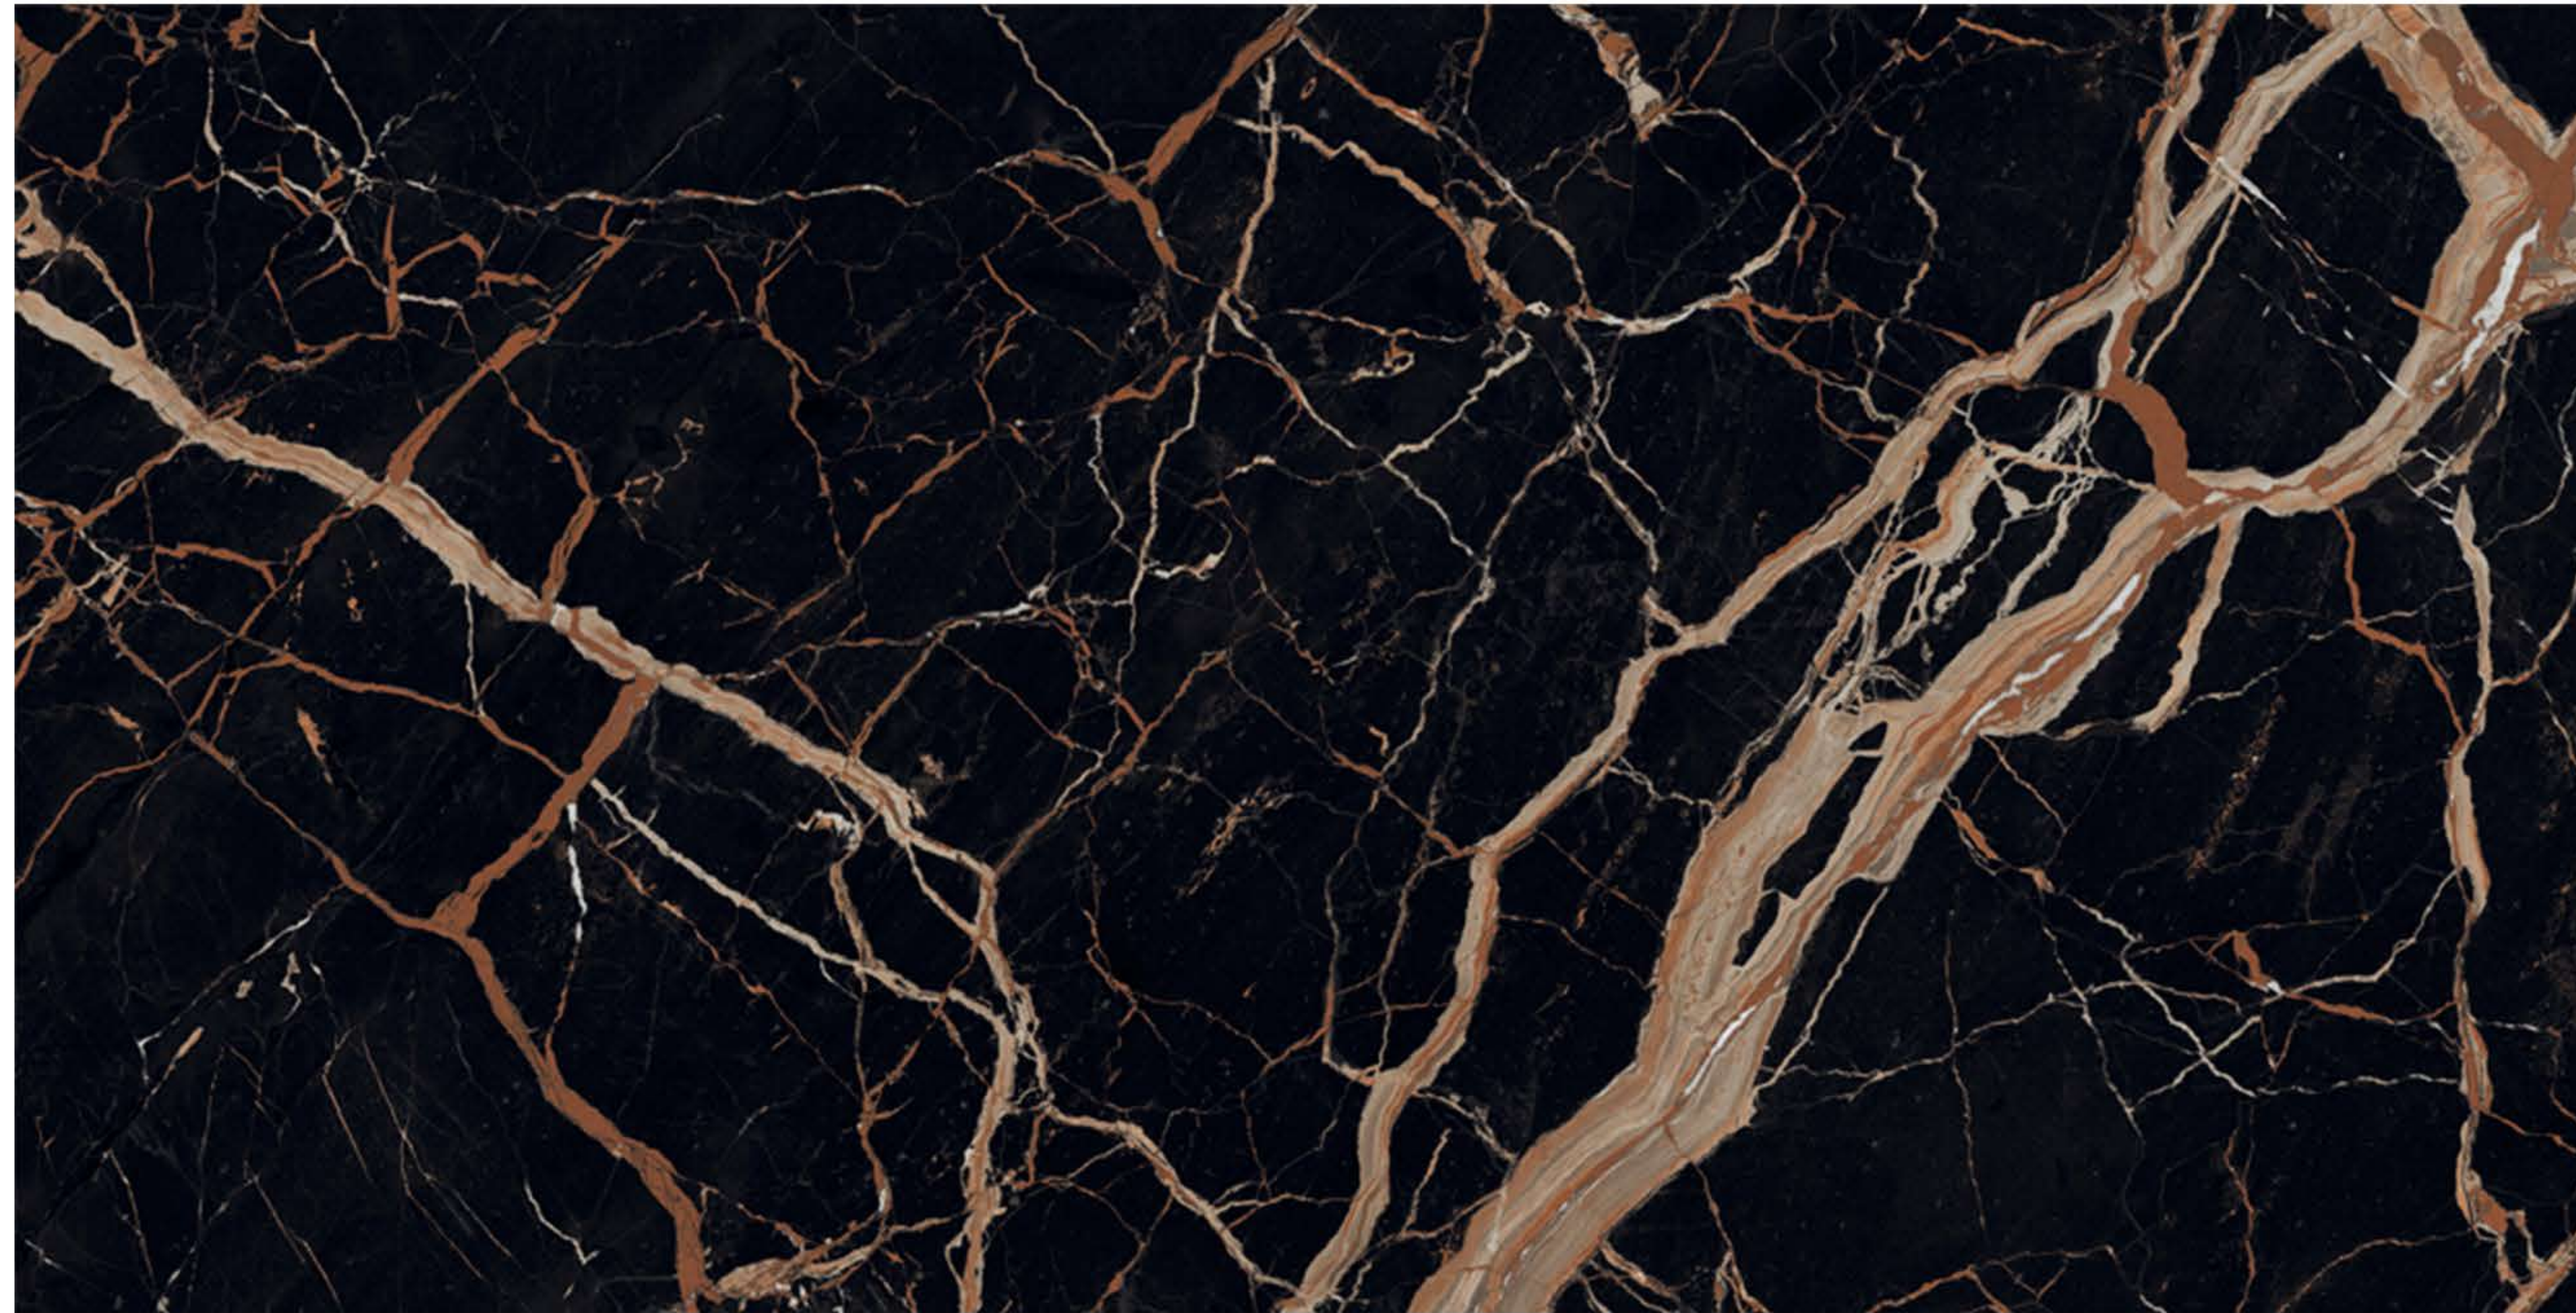

ESTORIA BLACK

HIGH GLOSSY
FINISH

600x1200
MM

PGVT

LIGHT
WEIGHT

FACADES

RESIN-FREE

ZERO
MAINTENANCE

PRE-POLISHED

INSTALLATION
FRIENDLY

COMPACT BODY
/ HIGH MOR

ZERO POROSITY
ENSURING
ANTI-FUNGAL LIFE