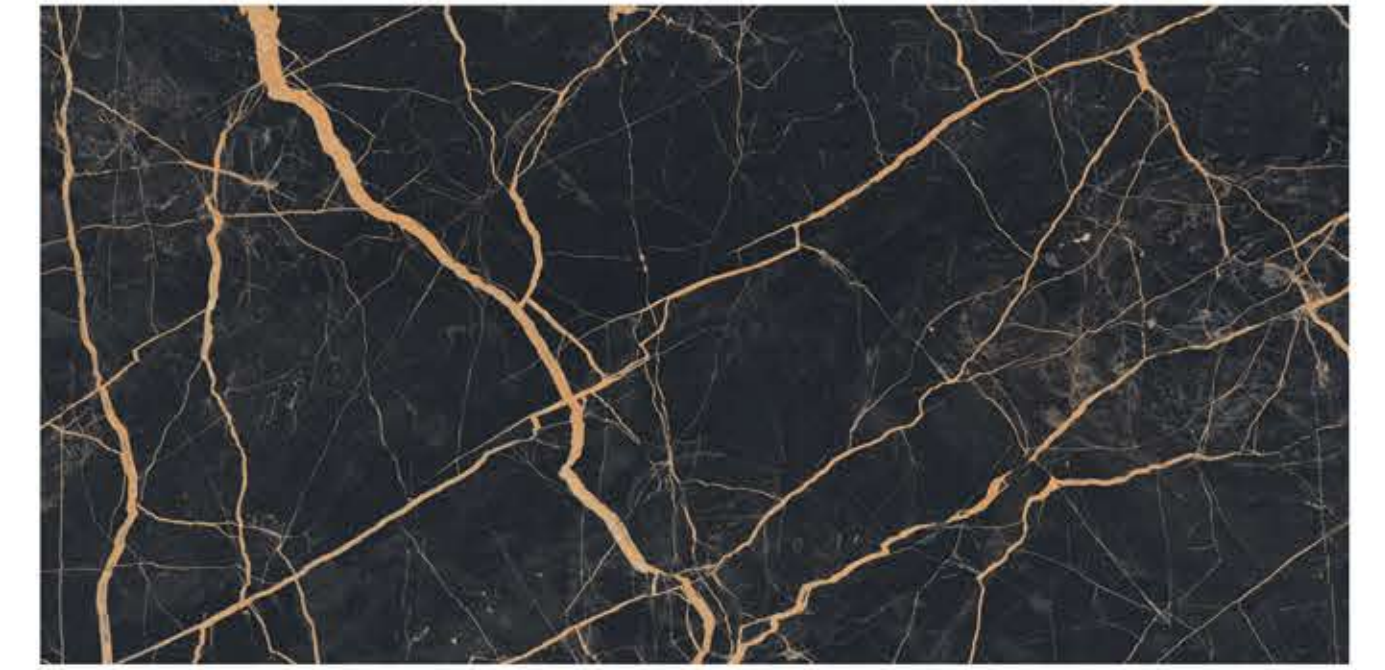

600x1200
MM

PGVT

LIGHT
WEIGHT

FACADES

RESIN-FREE

ZERO
MAINTENANCE

PRE-POLISHED

INSTALLATION
FRIENDLY