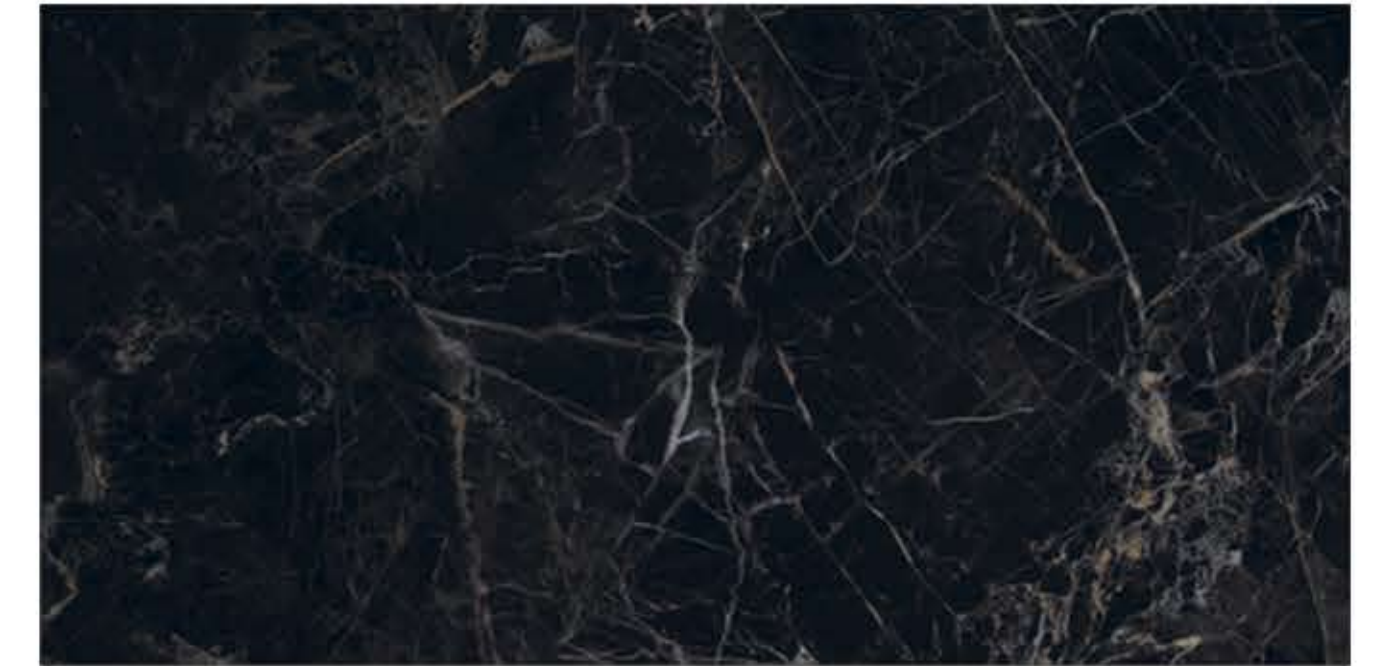

INSTALLATION
FRIENDLY

COMPACT BODY
/ HIGH MOR

ZERO POROSITY
ENSURING
ANTI-FUNGAL LIFE

COSTA BLACK

HIGH GLOSSY
FINISH

600x1200
MM

PGVT

LIGHT
WEIGHT