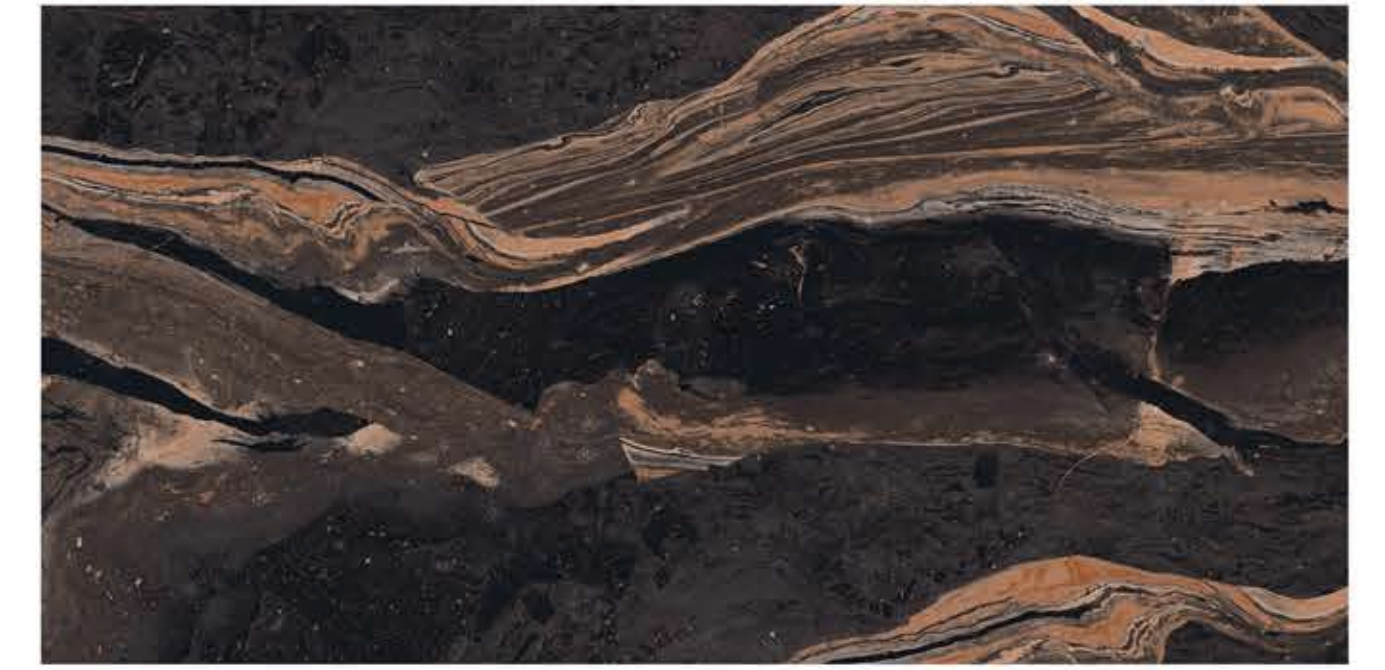

BOSTON BLACK

HIGH GLOSSY
FINISH

600x1200
MM

PGVT

LIGHT
WEIGHT

FACADES

RESIN-FREE

ZERO
MAINTENANCE

PRE-POLISHED

INSTALLATION
FRIENDLY

COMPACT BODY
/ HIGH MOR

ZERO POROSITY
ENSURING
ANTI-FUNGAL LIFE