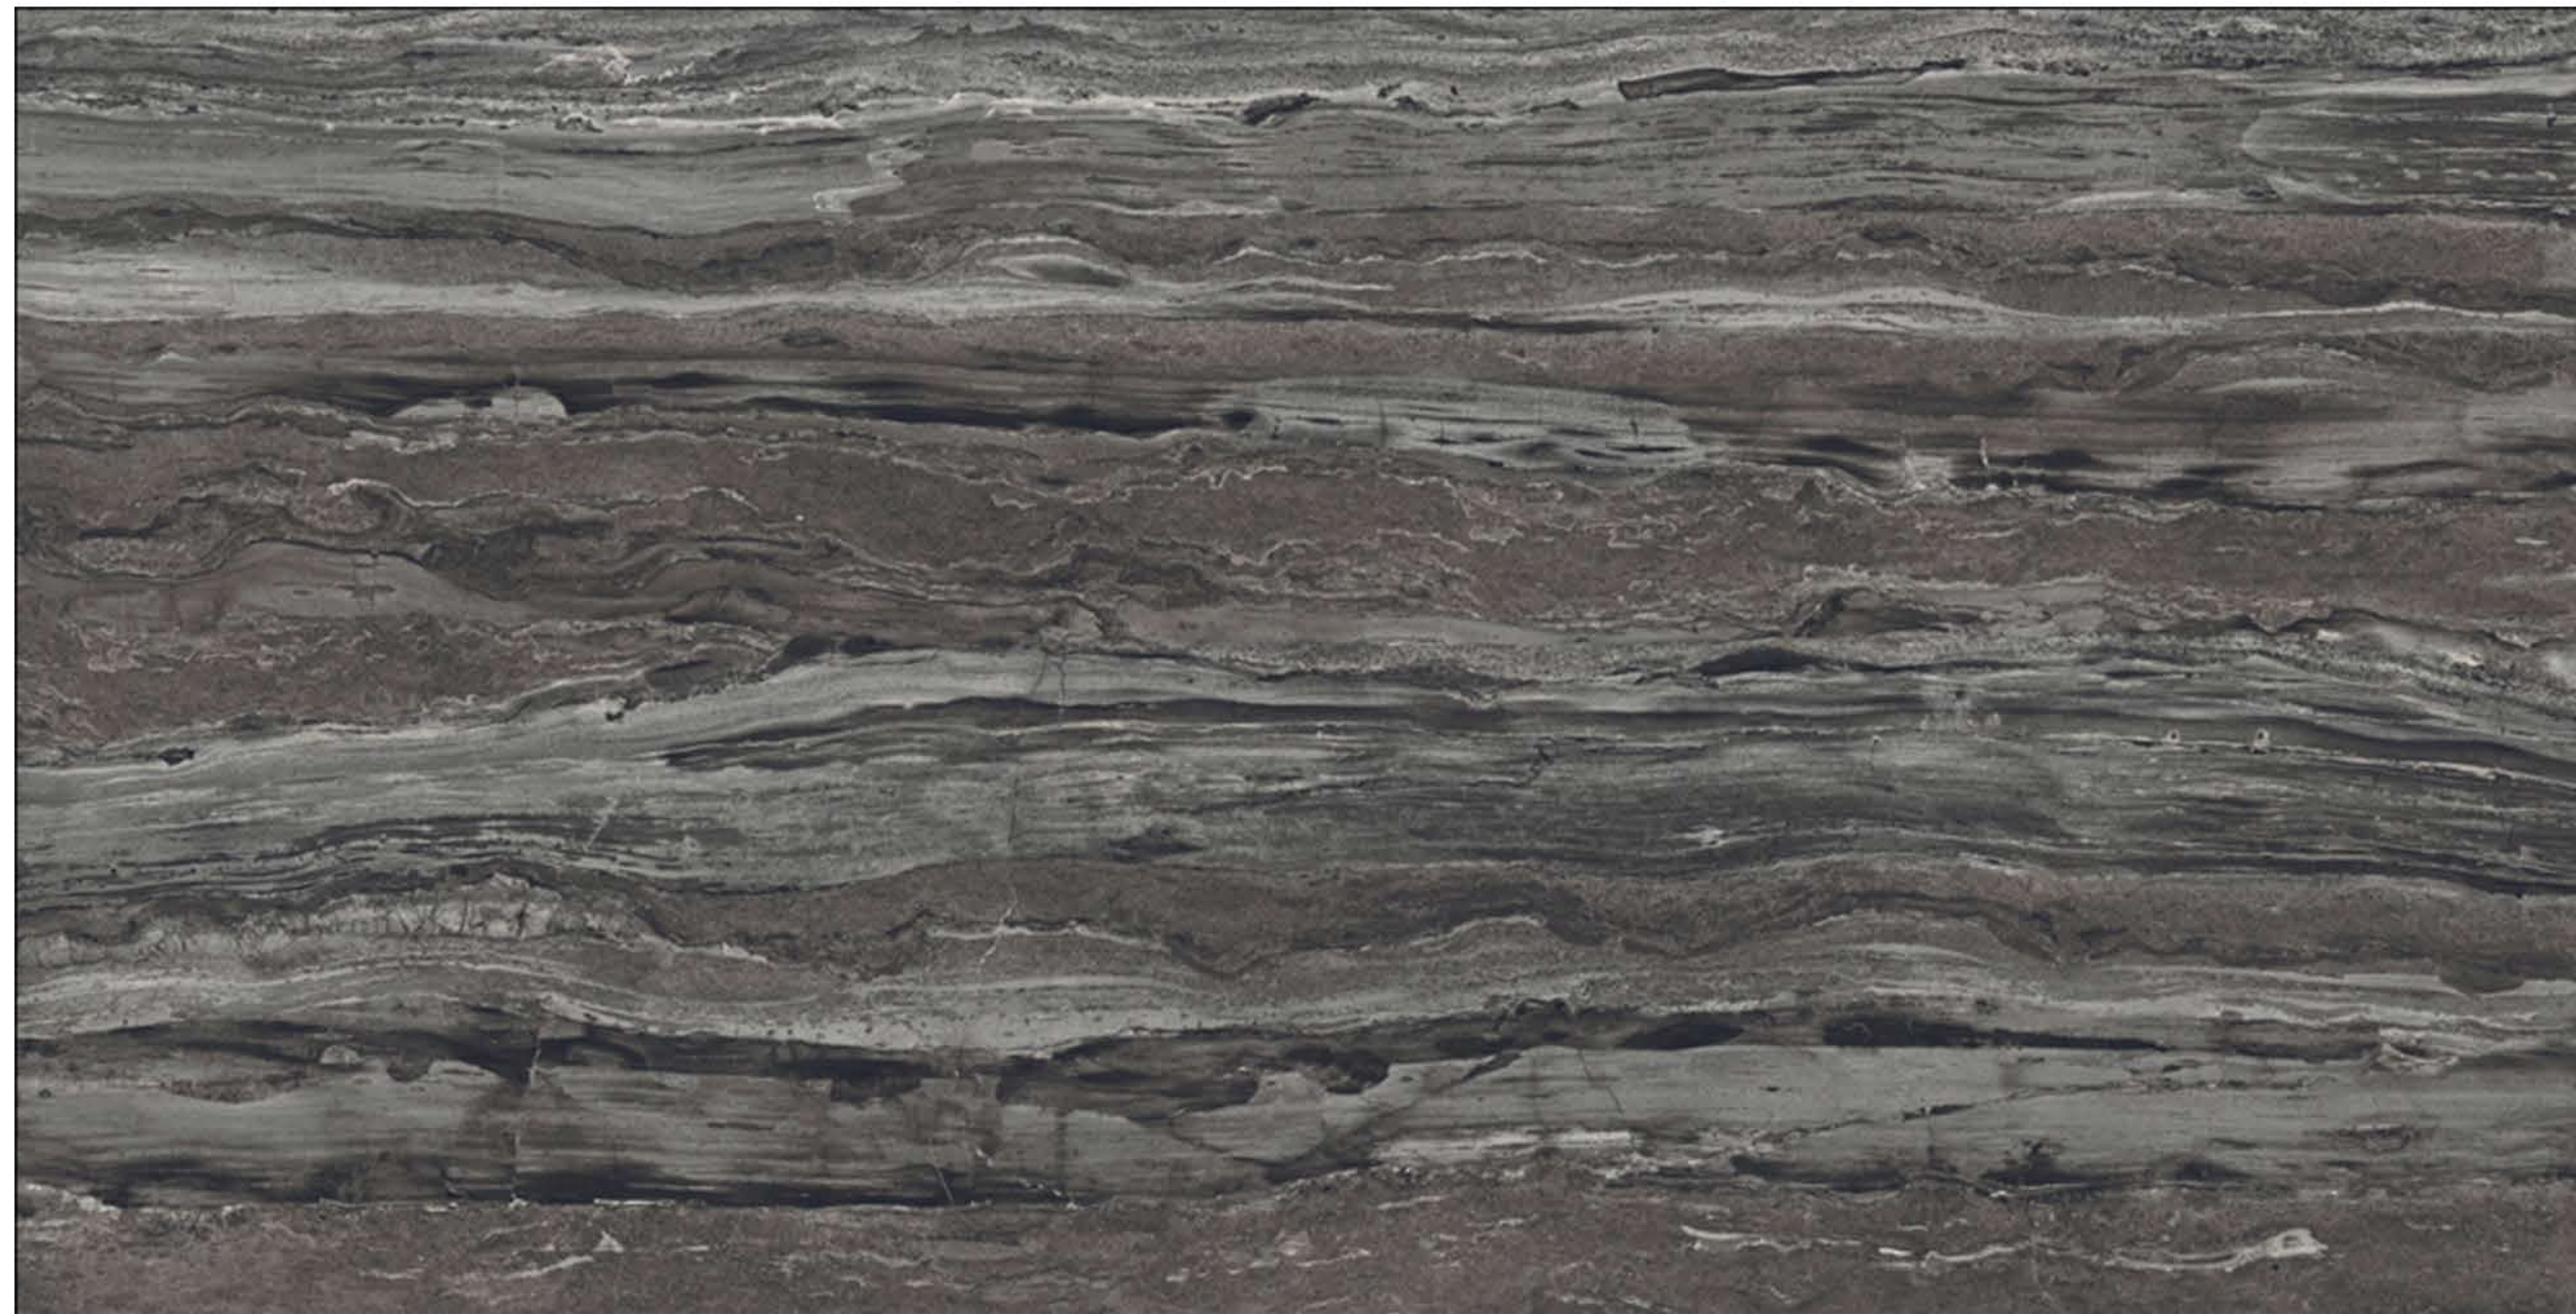

TORONTO BLACK

HIGH GLOSSY
FINISH

600x1200
MM

PGVT

LIGHT
WEIGHT

FACADES

RESIN-FREE

ZERO
MAINTENANCE

PRE-POLISHED

INSTALLATION
FRIENDLY

COMPACT BODY
/ HIGH MOR

ZERO POROSITY
ENSURING
ANTI-FUNGAL LIFE