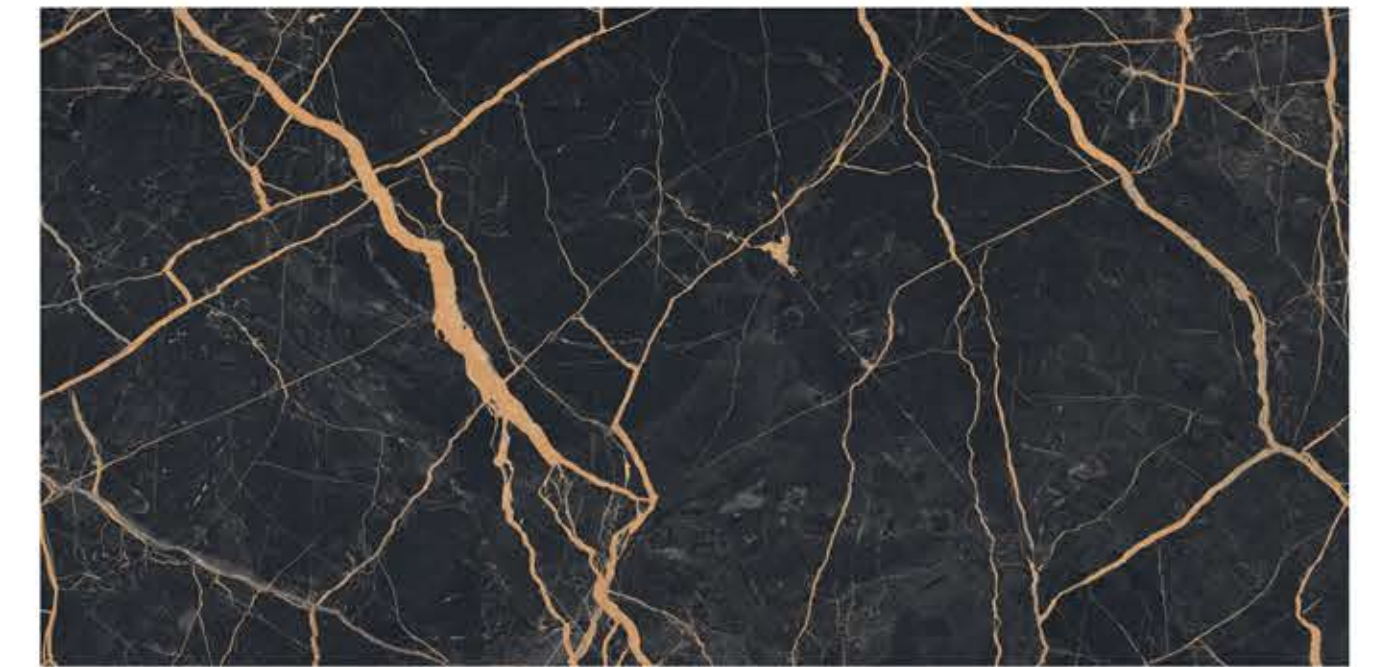

EMBRACE NERO

HIGH GLOSSY
FINISH

600x1200
MM

PGVT

LIGHT
WEIGHT

FACADES

RESIN-FREE

ZERO
MAINTENANCE

PRE-POLISHED

INSTALLATION
FRIENDLY

COMPACT BODY
/ HIGH MOR

ZERO POROSITY
ENSURING
ANTI-FUNGAL LIFE