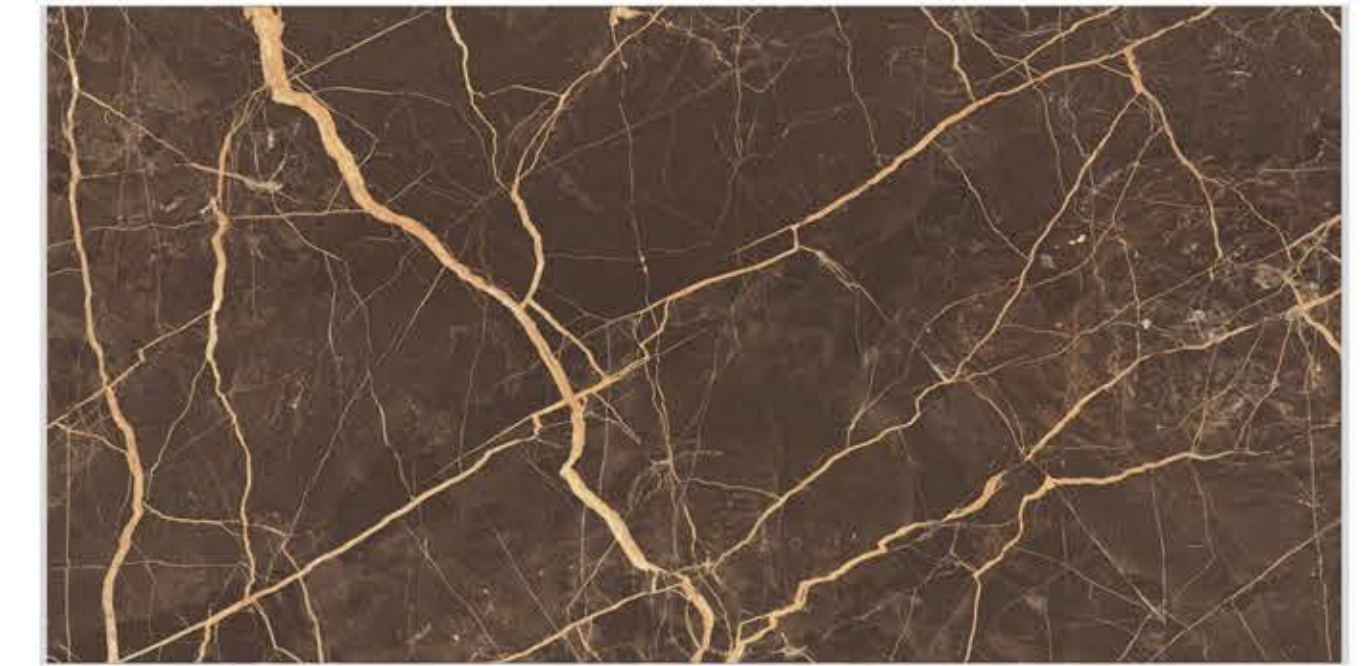

COMPACT BODY
/ HIGH MOR

ZERO POROSITY
ENSURING
ANTI-FUNGAL LIFE

EMBRACE BROWN

HIGH GLOSSY
FINISH

600x1200
MM

PGVT

LIGHT
WEIGHT

FACADES