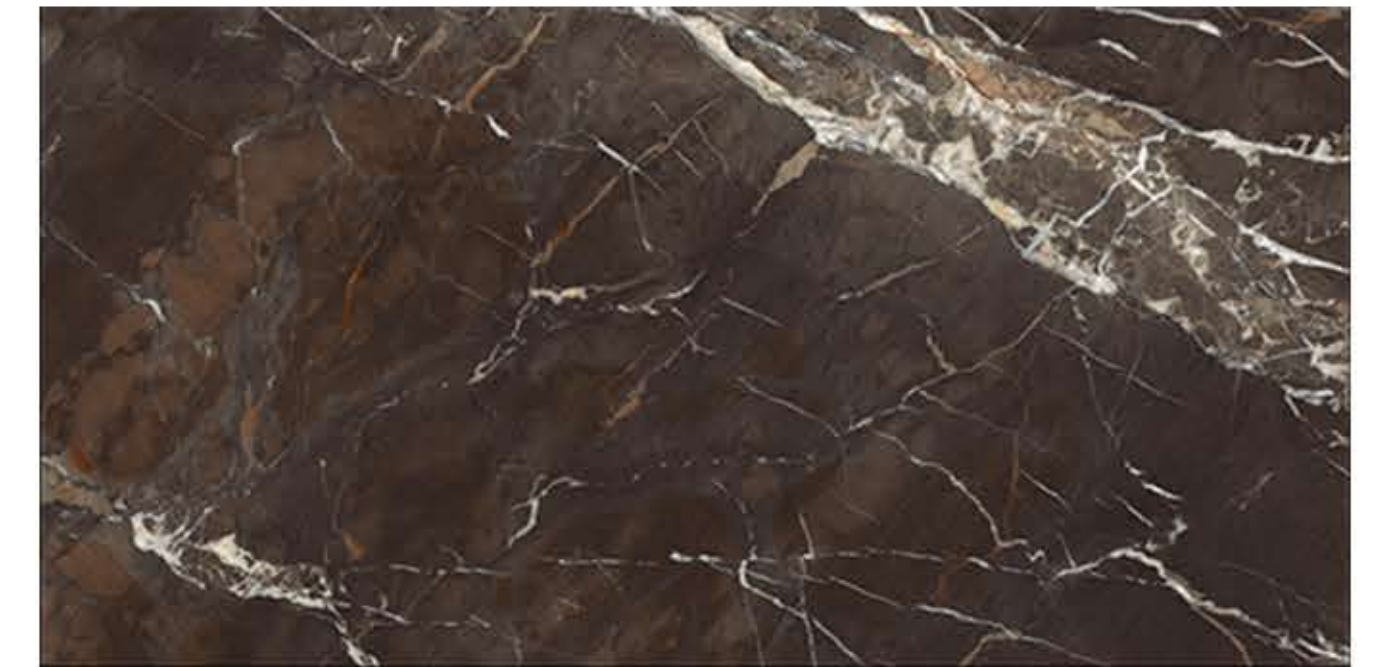

COMPACT BODY
/ HIGH MOR

ZERO POROSITY
ENSURING
ANTI-FUNGAL LIFE

IRIS BROWN

HIGH GLOSSY
FINISH

600x1200
MM

PGVT

LIGHT
WEIGHT

FACADES