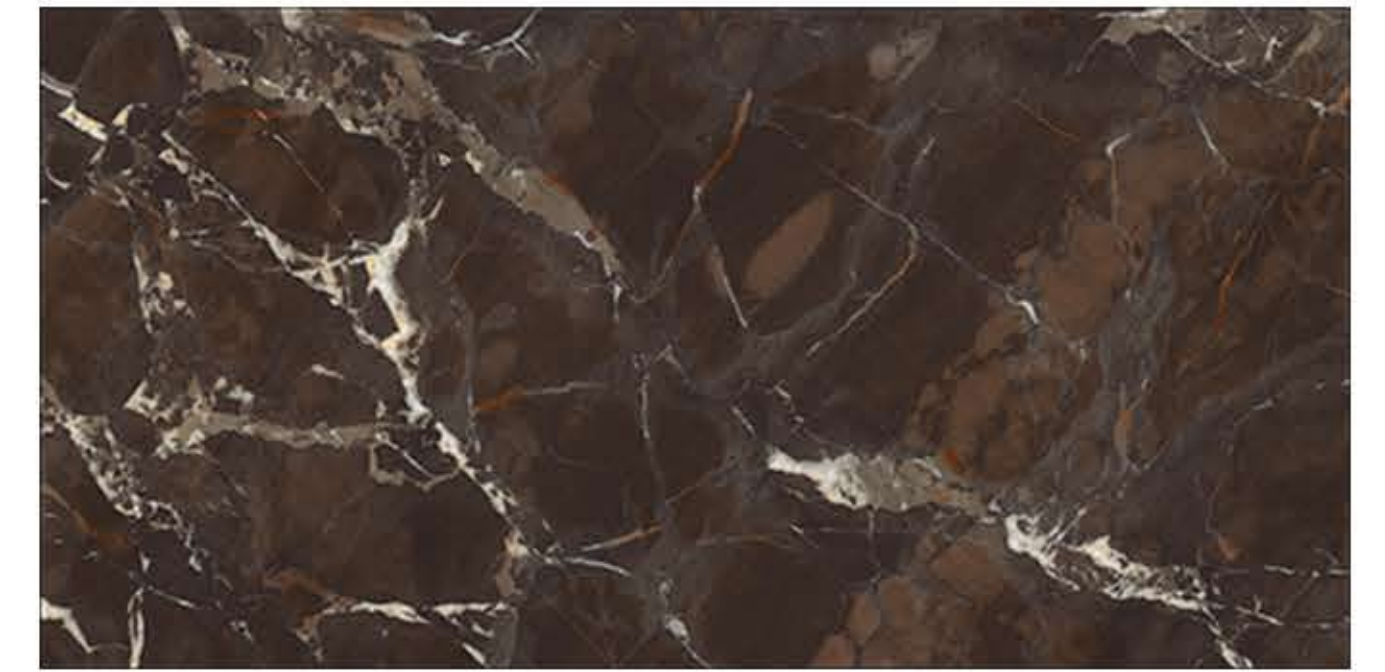

COMPACT BODY
/ HIGH MOR

ZERO POROSITY
ENSURING
ANTI-FUNGAL LIFE

IRIS BROWN

HIGH GLOSSY
FINISH

600x1200
MM

PGVT

LIGHT
WEIGHT

FACADES