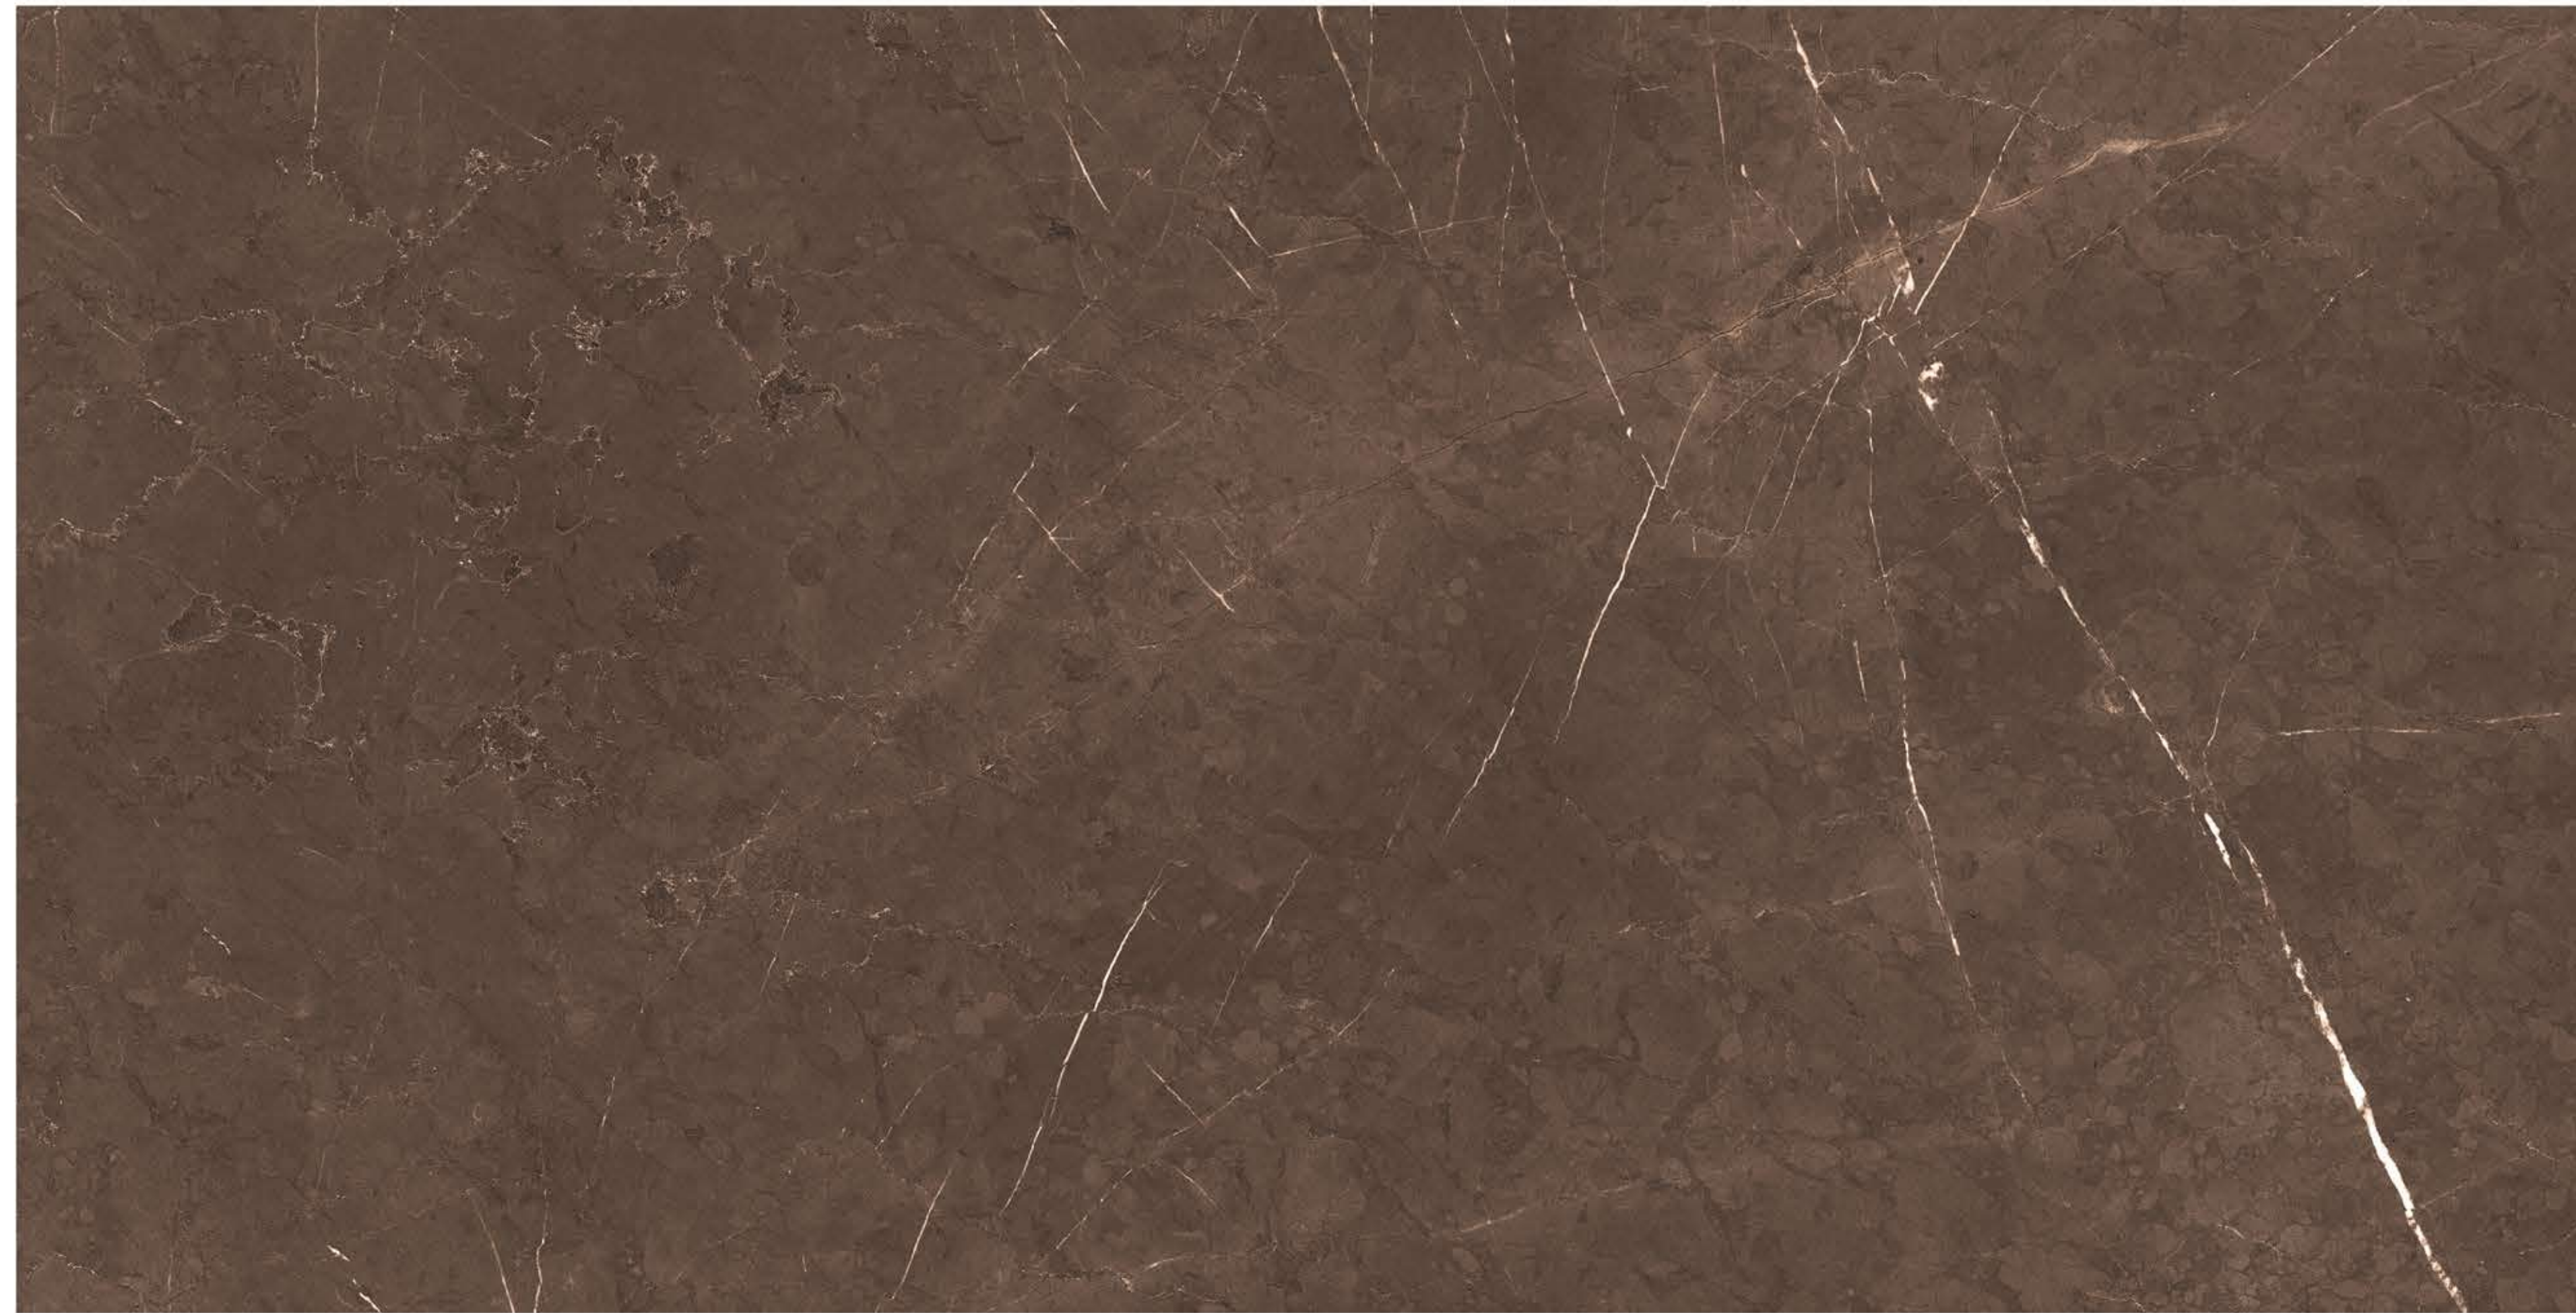

PIETRA CHOCO

HIGH GLOSSY
FINISH

600x1200
MM

PGVT

LIGHT
WEIGHT

FACADES

RESIN-FREE

ZERO
MAINTENANCE

PRE-POLISHED

INSTALLATION
FRIENDLY

COMPACT BODY
/ HIGH MOR

ZERO POROSITY
ENSURING
ANTI-FUNGAL LIFE