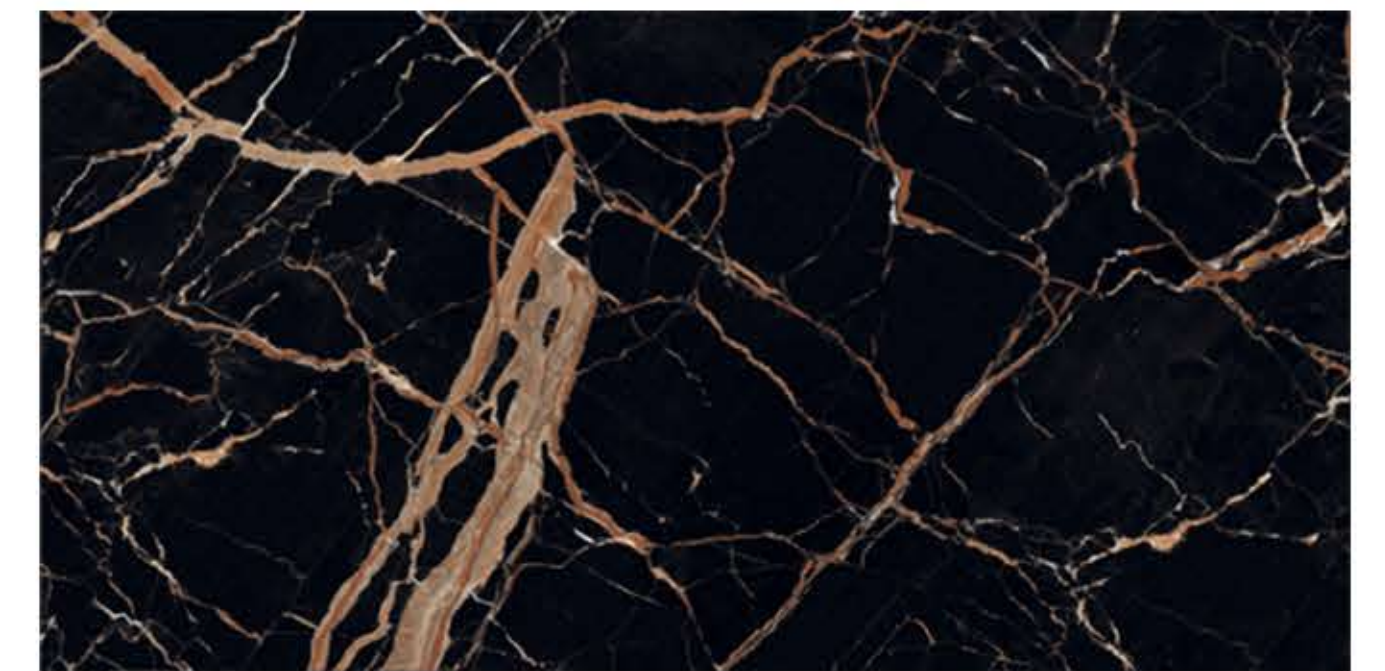

ESTORIA BLACK

HIGH GLOSSY
FINISH

600x1200
MM

PGVT

LIGHT
WEIGHT

FACADES

RESIN-FREE

ZERO
MAINTENANCE

PRE-POLISHED

INSTALLATION
FRIENDLY

COMPACT BODY
/ HIGH MOR

ZERO POROSITY
ENSURING
ANTI-FUNGAL LIFE