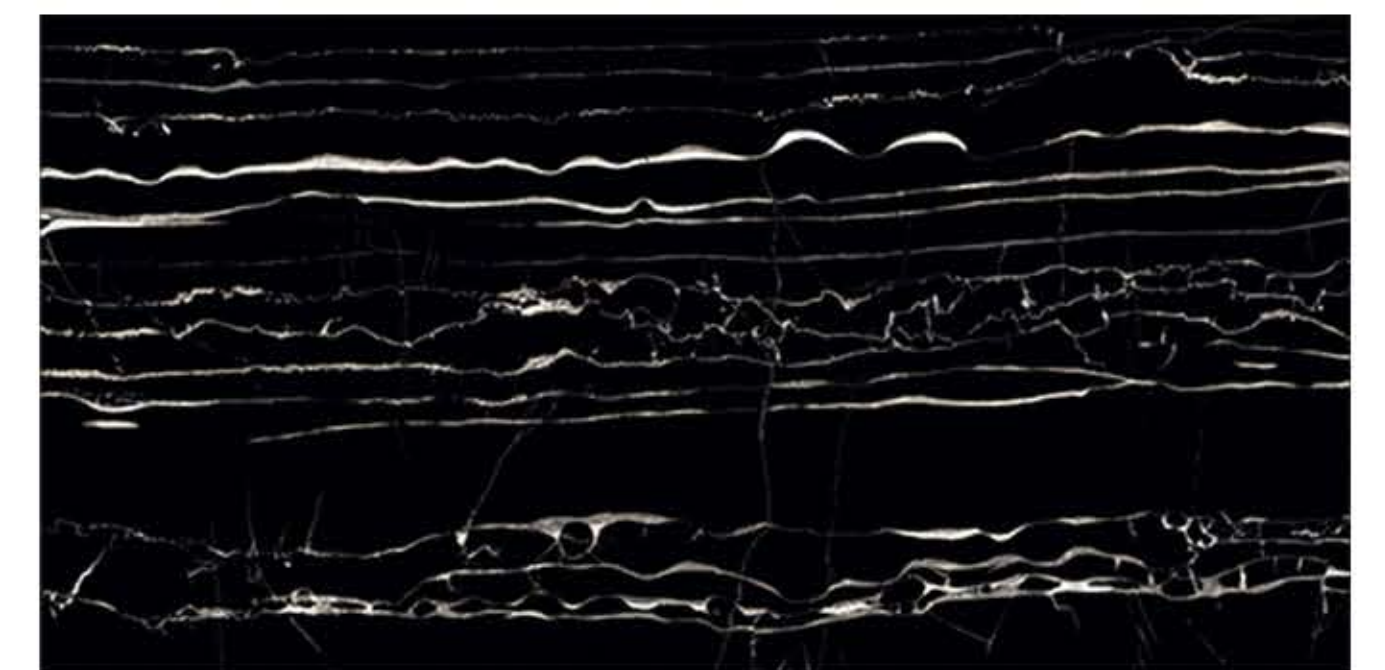

PORTORO SILVER

HIGH GLOSSY
FINISH

600x1200
MM

PGVT

LIGHT
WEIGHT

FACADES

RESIN-FREE

ZERO
MAINTENANCE

PRE-POLISHED

INSTALLATION
FRIENDLY

COMPACT BODY
/ HIGH MOR

ZERO POROSITY
ENSURING
ANTI-FUNGAL LIFE