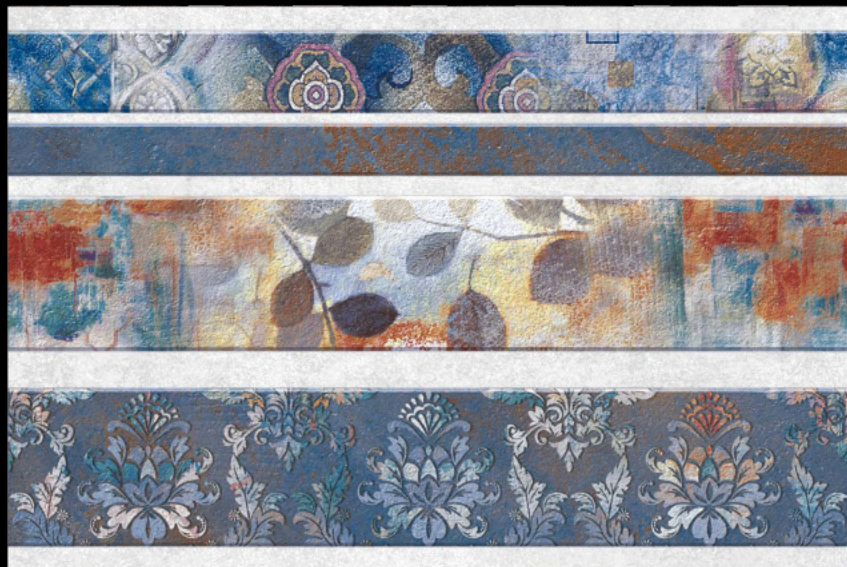

450x300

RUST SERIES

19079_HL 1

19074_L

19079_D

Group of Company

MOTTO
FUTURE SURFACES

www.rossatiles.com