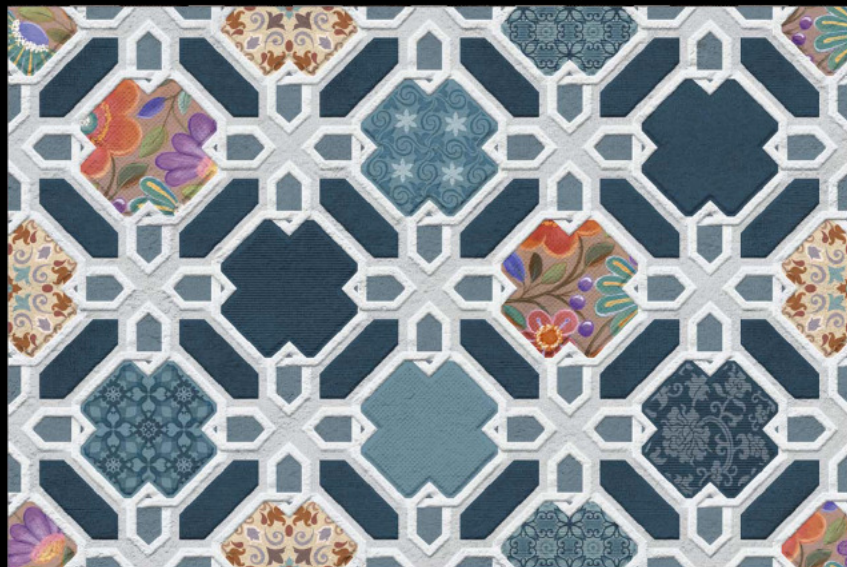

RUST SERIES

19080 HL 1