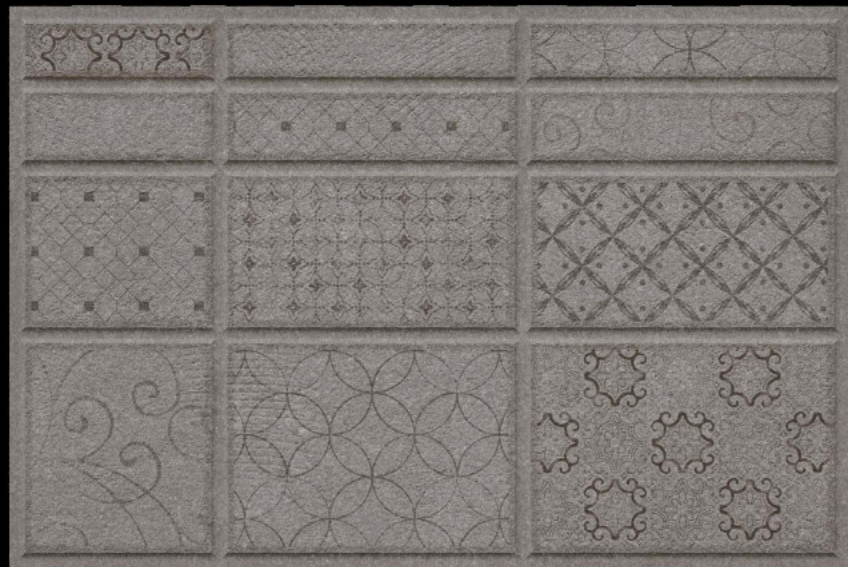

19074 L

19076 D

Group of Company

MOTTO
FUTURE SURFACES

www.rossatiles.com

RUST SERIES

19076 HL 3

19074 L