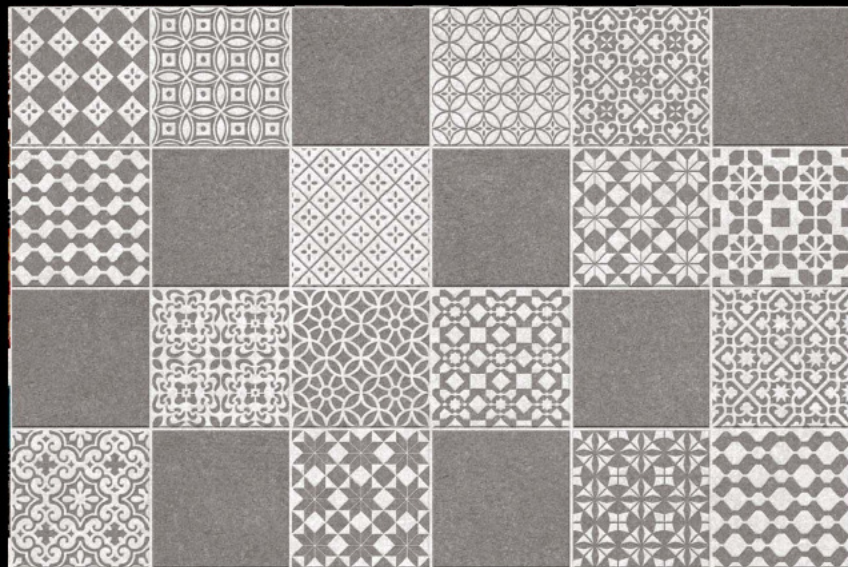

19074 L

19076 D

Group of Company

MOTTO

FUTURE SURFACES

www.rossatiles.com

RUST SERIES

19076 HL 5