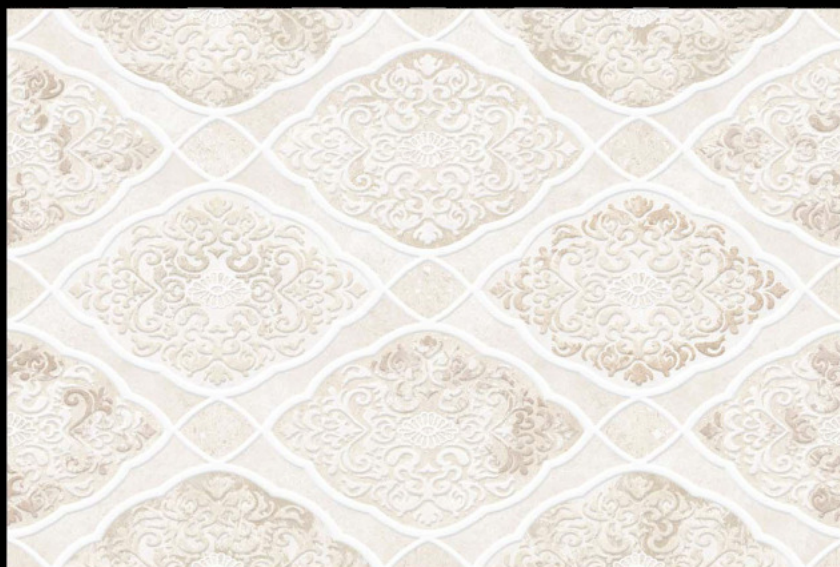

Digital Wall Tile

450x300

RUST SERIES

19071 HL 4

Group of Company

MOTTO

FUTURE SURFACES

www.rossatiles.com