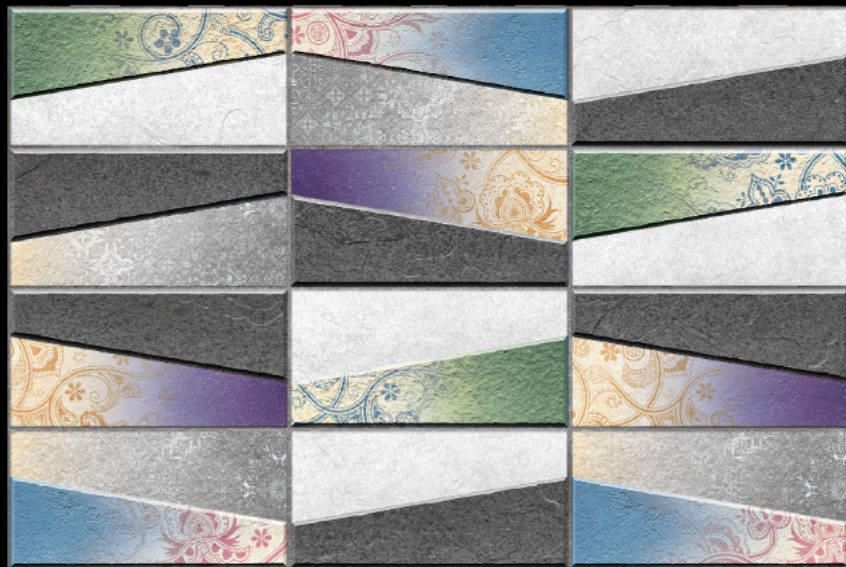

19074 L

19075 D

Group of Company

MOTTO
FUTURE SURFACES

www.rossatiles.com

RUST SERIES

19075 HL 4

19074 L